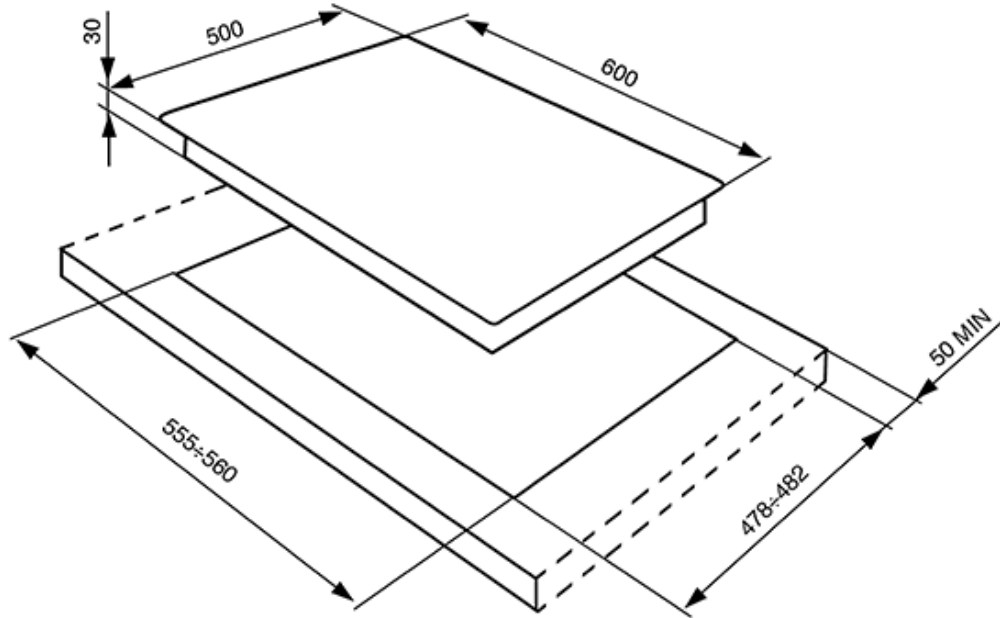

SR60GHU3

classic

gas
24"
stainless steel
front controls

SMEG U.S.A. INC.
A&D BUILDING
150 EAST 58th STREET, 7th FLOOR
NEW YORK, NY, 10155
Tel. +1 212 265 5378
Fax +1 212 265 5945