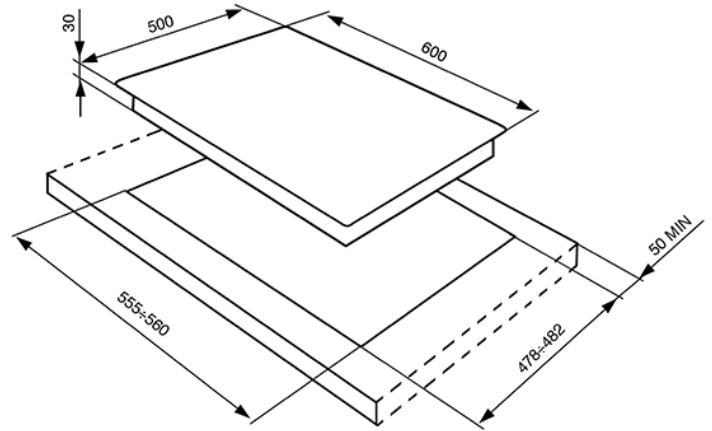

24" Built-in Gas Cooktop
 EAN13: 8017709114459

• **Classic design** • Stainless steel finish • 4 Gas burners: • Left: 13,300 BTU double inset super burner • Back center: 5,600 BTUs burner • Front center: 3,600 BTUs burner • Right: 8,700 BTUs rapid burner • AISI 304 Stainless Steel cooktop • Styling ergonomic front controls • Burner layout in diamond configuration • Heavy duty cast iron grates • Sealed burners • Automatic electronic ignition • Safety valves • LP Gas conversion kit included • Gas Inlet/Power supply location: Back right • Voltage rating: 120V / 60Hz / 0.1Amps