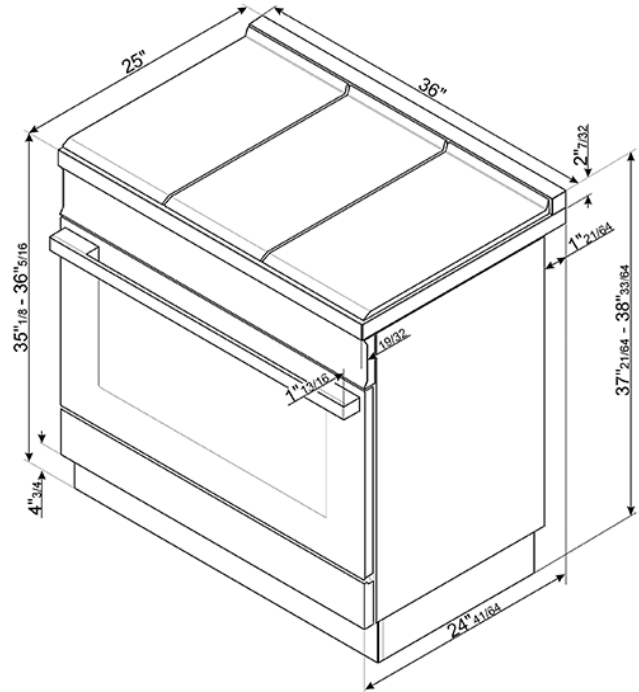

CPF36UGMYW

Portofino Pro-Style Dual Fuel Range,  
Yellow, 36" x 25"  
EAN13: 8017709254049

- **PORTOFINO STYLE** • Stainless steel control knobs • **Thermoseal cavity, energy efficiency best-in-class** • **Soft close oven door** • Full-width continuous grates • Push-pull stainless steel storage compartment • **MULTIFUNCTION ELECTRIC OVEN:** • 10 cooking modes including Pizza Function • Vapor-clean function • Programmable timer with touch display • Adjustable thermostat 120° - 500°F • Air-cooled triple-glazed removable door • **True European triple convection** • Oven capacity: 4.5 cu. ft. • **Ever Clean enameled interior cavity** • 5 shelf positions • 2 x halogen oven lights • Bake element 1.7kW • Broil element 2.9kW • Convection element 1.5kW • **GAS RANGETOP:** • 5 gas burners • Center-rear 4500 BTUs • Center-front 10500 BTUs • Right-rear 12000 BTUs • Right-front 8000 BTUs • **Left double-inset super burner 20000 BTUs** • Heavy-duty cast iron grates • Automatic electric ignition • LP gas conversion kit included • **SAFETY:** • Gas safety valves • Air-cooled door to prevent overheating • Connected load nominal power: 240/120V - 17 Amps • Voltage rating: 240/120V 60Hz • **ACCESSORIES INCLUDED:** • 1 wok ring • 1 rotisserie kit • 1 deep oven tray • 1 total-extraction

telescopic guide • 2 chrome shelves • 1 black toe kick •