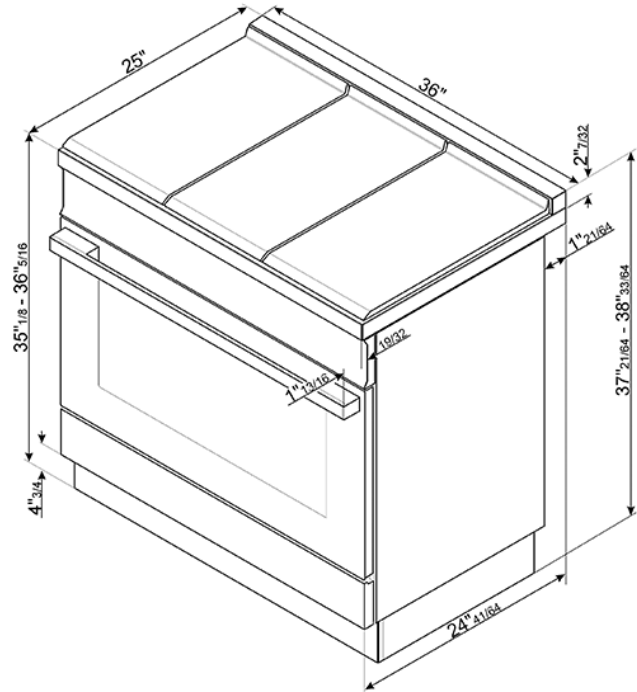

CPF36UGGAN

Portofino Pro-Style Gas Range,
Matte Black, 36" x 25"
EAN13: 8017709260637

- **PORTOFINO STYLE** • Stainless steel control knobs • **Triple Convection** • **Soft close oven door** • Full-width continuous grates • Push-pull stainless steel storage compartment • **GAS OVEN:** • 4 cooking modes • Programmable Timer with Touch display • Adjustable thermostat 120° - 500°F • Air-cooled triple-glazed removable door • **Triple Convection** • Oven capacity: 4.5 cu. ft. • **Ever Clean enameled interior cavity** • 5 shelf positions • 2 x halogen oven lights • **GAS RANGETOP:** • 5 gas burners • Center-rear 4500 BTUs • Center-front 10500 BTUs • Right-rear 12000 BTUs • Right-front 8000 BTUs • **Left double-inset super burner 20000 BTUs** • Heavy-duty cast iron grates • Automatic electric ignition • LP gas conversion kit included • **SAFETY:** • Gas safety valves • Air-cooled door to prevent overheating • Connected load nominal power: 200W - 2 Amps • Voltage rating: 120V 60Hz • **ACCESSORIES INCLUDED:** • 1 wok ring • 1 deep oven tray • 1 total-extraction telescopic guide • 2 chrome shelves • 1 black toe kick

Functions

Options

- GT1T-2 - 1-Level Telescopic Shelf - Total Extraction

Versions

- CPF36UGGX - Stainless Steel • CPF36UGGR - Red • CPF36UGGYW - Yellow • CPF36UGGWH - White • CPF36UGGOR - Orange
- CPF36UGGBL - Black • CPF36UGGOG - Olive green