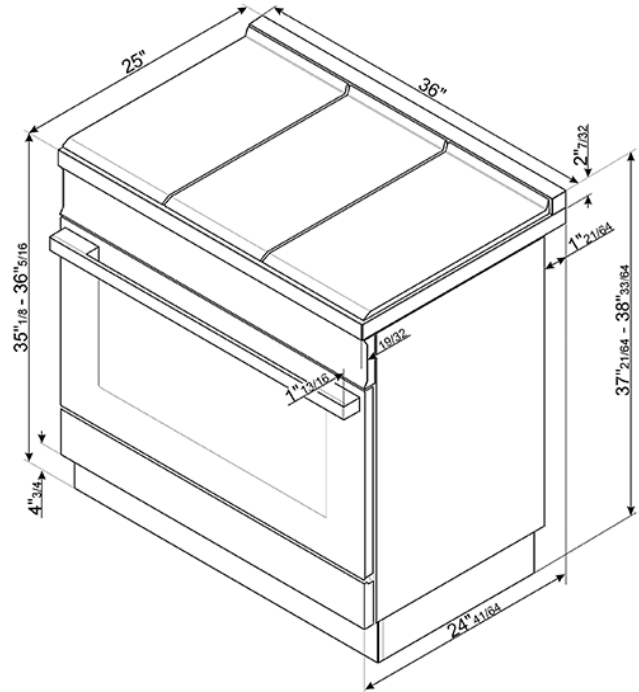

CPF36UGGBL

Portofino Pro-Style Gas Range,
Black, 36" x 25"
EAN13: 8017709265205

- **PORTOFINO STYLE** • Stainless steel control knobs • **Triple Convection** • **Soft close oven door** • Full-width continuous grates • Push-pull stainless steel storage compartment • **GAS OVEN:** • 4 cooking modes • Programmable Timer with Touch display • Adjustable thermostat 120° - 500°F • Air-cooled triple-glazed removable door • **Triple Convection** • Oven capacity: 4.5 cu. ft. • **Ever Clean enameled interior cavity** • 5 shelf positions • 2 x halogen oven lights • **GAS RANGETOP:** • 5 gas burners • Center-rear 4500 BTUs • Center-front 10500 BTUs • Right-rear 12000 BTUs • Right-front 8000 BTUs • **Left double-inset super burner 20000 BTUs** • Heavy-duty cast iron grates • Automatic electric ignition • LP gas conversion kit included • **SAFETY:** • Gas safety valves • Air-cooled door to prevent overheating • Connected load nominal power: 200W - 2 Amps • Voltage rating: 120V 60Hz • **ACCESSORIES INCLUDED:** • 1 wok ring • 1 deep oven tray • 1 total-extraction telescopic guide • 2 chrome shelves • 1 black toe kick

Functions

Options

- GT1T-2 - 1-Level Telescopic Shelf - Total Extraction

Versions

- CPF36UGGX - Stainless Steel • CPF36UGGR - Red • CPF36UGGYW - Yellow • CPF36UGGWH - White • CPF36UGGOR - Orange
- CPF36UGGOG - Olive green • CPF36UGGAN - Matte Black