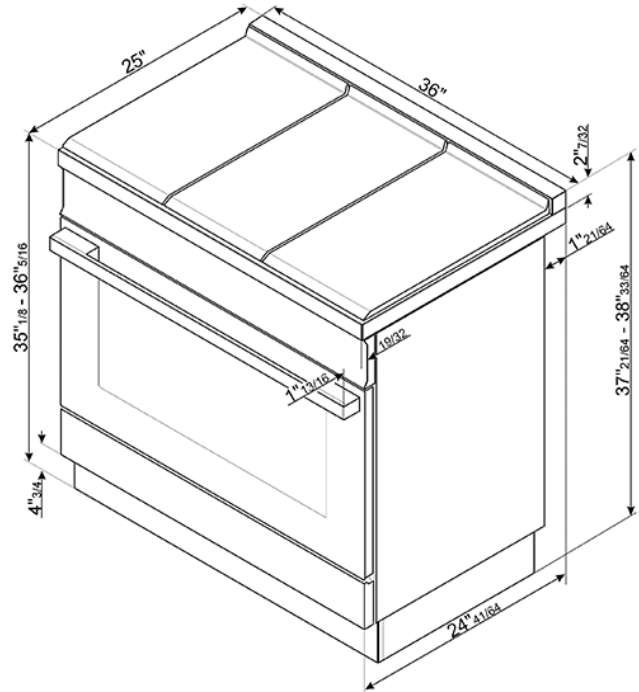

CPF36UGGOG

Portofino Pro-Style Gas Range,
Olive Green, 36" x 25"
EAN13: 8017709265212

- **PORTOFINO STYLE** • Stainless steel control knobs • **Triple Convection** • **Soft close oven door** • Full-width continuous grates • Push-pull stainless steel storage compartment • **GAS OVEN:** • 4 cooking modes • Programmable Timer with Touch display • Adjustable thermostat 120° - 500°F • Air-cooled triple-glazed removable door • **Triple Convection** • Oven capacity: 4.5 cu. ft. • **Ever Clean enameled interior cavity** • 5 shelf positions • 2 x halogen oven lights • **GAS RANGETOP:** • 5 gas burners • Center-rear 4500 BTUs • Center-front 10500 BTUs • Right-rear 12000 BTUs • Right-front 8000 BTUs • **Left double-inset super burner 20000 BTUs** • Heavy-duty cast iron grates • Automatic electric ignition • LP gas conversion kit included • **SAFETY:** • Gas safety valves • Air-cooled door to prevent overheating • Connected load nominal power: 200W - 2 Amps • Voltage rating: 120V 60Hz • **ACCESSORIES INCLUDED:** • 1 wok ring • 1 deep oven tray • 1 total-extraction telescopic guide • 2 chrome shelves • 1 black toe kick

Functions

Options

- GT1T-2 - 1-Level Telescopic Shelf - Total Extraction

Versions

- CPF36UGGX - Stainless Steel • CPF36UGGR - Red • CPF36UGGYW - Yellow • CPF36UGGWH - White • CPF36UGGOR - Orange • CPF36UGGBL - Black • CPF36UGGAN - Matte Black