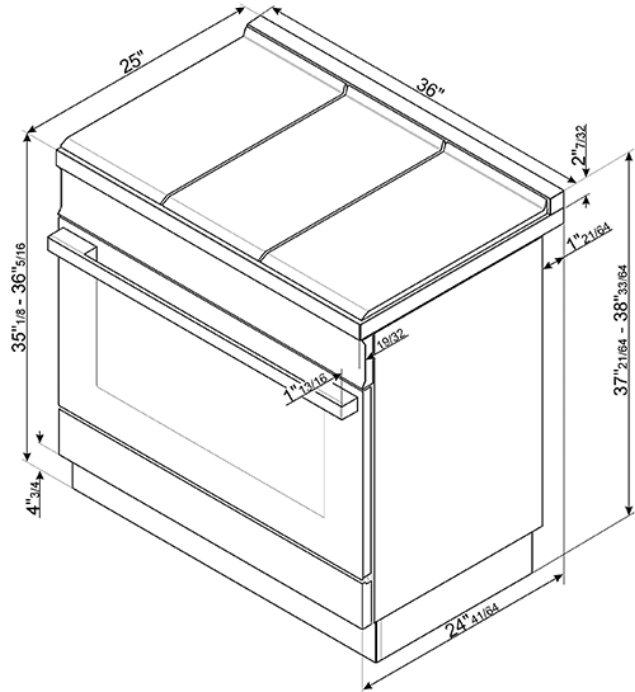

CPF36UGGWH

Portofino Pro-Style Gas Range,
White, 36" x 25"
EAN13: 8017709265236

- **PORTOFINO STYLE** • Stainless steel control knobs • **Triple Convection** • **Soft close oven door** • Full-width continuous grates • Push-pull stainless steel storage compartment • **GAS OVEN:** • 4 cooking modes • Programmable Timer with Touch display • Adjustable thermostat 120° - 500°F • Air-cooled triple-glazed removable door • **Triple Convection** • Oven capacity: 4.5 cu. ft. • **Ever Clean enameled interior cavity** • 5 shelf positions • 2 x halogen oven lights • **GAS RANGETOP:** • 5 gas burners • Center-rear 4500 BTUs • Center-front 10500 BTUs • Right-rear 12000 BTUs • Right-front 8000 BTUs • **Left double-inset super burner 20000 BTUs** • Heavy-duty cast iron grates • Automatic electric ignition • LP gas conversion kit included • **SAFETY:** • Gas safety valves • Air-cooled door to prevent overheating • Connected load nominal power: 200W - 2 Amps • Voltage rating: 120V 60Hz • **ACCESSORIES INCLUDED:** • 1 wok ring • 1 deep oven tray • 1 total-extraction telescopic guide • 2 chrome shelves • 1 black toe kick

Functions

Main Oven

Options

- GT1T-2 - 1-Level Telescopic Shelf - Total Extraction

Versions

- CPF36UGGX - Stainless Steel • CPF36UGGR - Red • CPF36UGGYW - Yellow • CPF36UGGOR - Orange • CPF36UGGBL - Black • CPF36UGGOG - Olive green • CPF36UGGAN - Matte Black