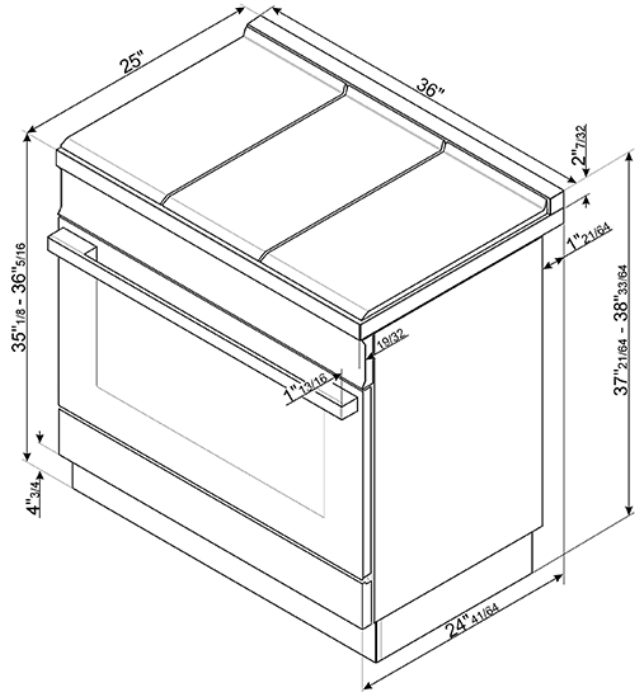

CPF36UGGX

Portofino Pro-Style Gas Range,
Stainless Steel, 36" x 25"
EAN13: 8017709259075

- **PORTOFINO STYLE** • Stainless steel control knobs • **Triple Convection** • **Soft close oven door** • Full-width continuous grates • Push-pull stainless steel storage compartment • **GAS OVEN:** • 4 cooking modes • Programmable Timer with Touch display • Adjustable thermostat 120° - 500°F • Air-cooled triple-glazed removable door • **Triple Convection** • Oven capacity: 4.5 cu. ft. • **Ever Clean enameled interior cavity** • 5 shelf positions • 2 x halogen oven lights • **GAS RANGETOP:** • 5 gas burners • Center-rear 4500 BTUs • Center-front 10500 BTUs • Right-rear 12000 BTUs • Right-front 8000 BTUs • **Left double-inset super burner 20000 BTUs** • Heavy-duty cast iron grates • Automatic electric ignition • LP gas conversion kit included • **SAFETY:** • Gas safety valves • Air-cooled door to prevent overheating • Connected load nominal power: 200W - 2 Amps • Voltage rating: 120V 60Hz • **ACCESSORIES INCLUDED:** • 1 wok ring • 1 deep oven tray • 1 total-extraction telescopic guide • 2 chrome shelves • 1 black toe kick

Functions

Main Oven

Options

- GT1T-2 - 1-Level Telescopic Shelf - Total Extraction

Versions

- CPF36UGGR - Red • CPF36UGGYW - Yellow • CPF36UGGWH - White • CPF36UGGOR - Orange • CPF36UGGBL - Black • CPF36UGGOG - Olive green • CPF36UGGAN - Matte Black