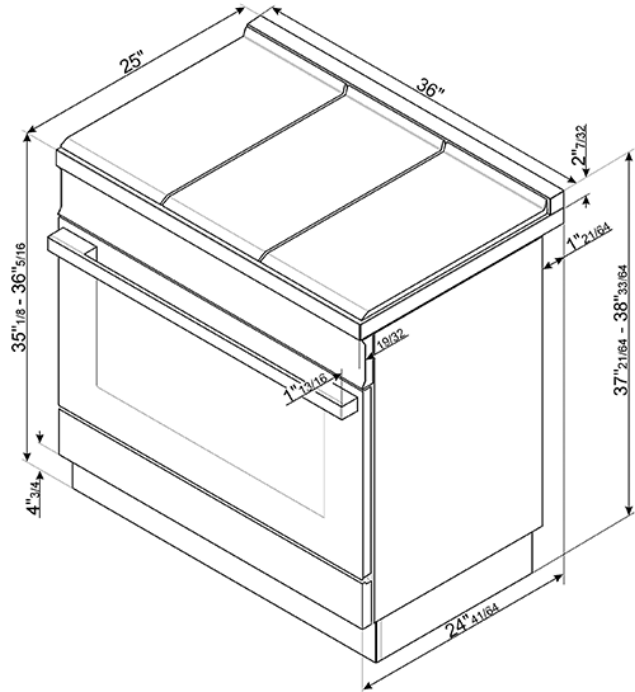

CPF36UGGYW

Portofino Pro-Style Gas Range,
Yellow, 36" x 25"
EAN13: 8017709265243

- **PORTOFINO STYLE** • Stainless steel control knobs • **Triple Convection** • **Soft close oven door** • Full-width continuous grates • Push-pull stainless steel storage compartment • **GAS OVEN:** • 4 cooking modes • Programmable Timer with Touch display • Adjustable thermostat 120° - 500°F • Air-cooled triple-glazed removable door • **Triple Convection** • Oven capacity: 4.5 cu. ft. • **Ever Clean enameled interior cavity** • 5 shelf positions • 2 x halogen oven lights • **GAS RANGETOP:** • 5 gas burners • Center-rear 4500 BTUs • Center-front 10500 BTUs • Right-rear 12000 BTUs • Right-front 8000 BTUs • **Left double-inset super burner 20000 BTUs** • Heavy-duty cast iron grates • Automatic electric ignition • LP gas conversion kit included • **SAFETY:** • Gas safety valves • Air-cooled door to prevent overheating • Connected load nominal power: 200W - 2 Amps • Voltage rating: 120V 60Hz • **ACCESSORIES INCLUDED:** • 1 wok ring • 1 deep oven tray • 1 total-extraction telescopic guide • 2 chrome shelves • 1 black toe kick

Functions

Main Oven

Options

- GT1T-2 - 1-Level Telescopic Shelf - Total Extraction

Versions

- CPF36UGGX - Stainless Steel • CPF36UGGR - Red • CPF36UGGWH - White • CPF36UGGOR - Orange • CPF36UGGBL - Black • CPF36UGGOG - Olive green • CPF36UGGAN - Matte Black