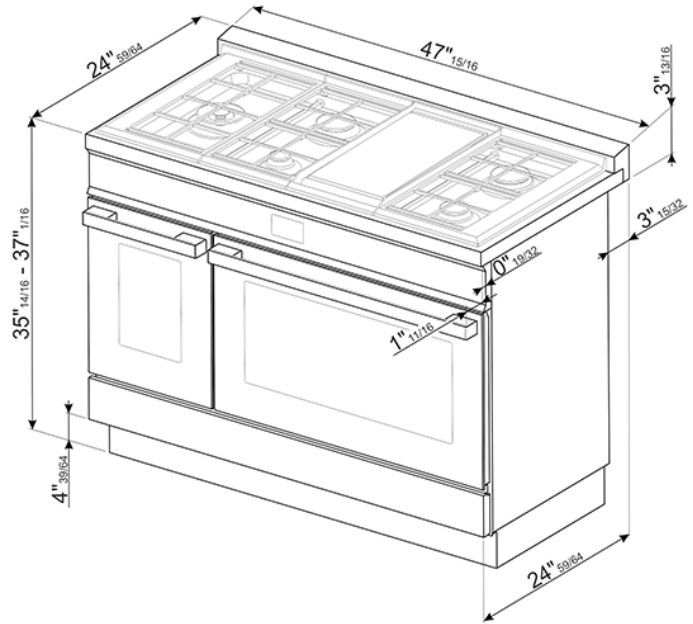

# CPF48UGMAN

Portofino Pro-Style Dual Fuel Range,  
Matte Black, 48" x 25"  
EAN13: 8017709266783

- **PORTOFINO STYLE** • Stainless steel control knobs • **Thermoseal cavity, energy efficiency best-in-class** • **Soft close oven door** • Full-width continuous grates • Storage compartment with inner drawer • **MULTIFUNCTION ELECTRIC OVEN:** • 10 cooking modes including Pizza Function • Vapor-clean function • Programmable timer with touch display • Adjustable thermostat 120° - 500°F • Air-cooled triple-glazed removable door • **True European triple convection** • Oven capacity: 4.5 cu. ft. • **Ever Clean enameled interior cavity** • 5 shelf positions • 2 x halogen oven lights • Bake element 1.7kW • Broil element 2.9kW • Convection element 1.5kW • **MULTIFUNCTION ELECTRIC OVEN – SECONDARY OVEN** • 4 cooking modes • **True European convection** • Adjustable thermostat 120° - 440°F • “Ever-Clean” enamelled oven interior • Air-cooled triple-glazed removable door • Removable inner glass for easy cleaning • Oven capacity: 1.45 Cu.Ft • 5 shelf positions • 2 x halogen oven lights • Bake element 750W • Broil element 2,05kW • Convection element 1.5kW • **GAS RANGETOP:** • 5 gas burners with Electric Griddle • Center-rear 1200 BTUs • Center-front 4500 BTUs • Right-rear 12000 BTUs • Right-front 8000 BTUs • **Left double-inset super burner 20000 BTUs** • Heavy-duty cast iron grates • Automatic electric ignition • LP gas conversion kit included • **SAFETY:** • Gas safety valves • Air-cooled door to prevent overheating • Connected load nominal power: 240/120V - 17 Amps • Voltage rating: 240/120V 60Hz • **ACCESSORIES INCLUDED:** • 1 wok ring • 1 rotisserie kit • 1 deep oven tray • 1 total-extraction telescopic guide • 2 chrome shelves • 1 black toe kick

## Options

- GT1T-2 - 1-Level Telescopic Shelf - Total Extraction • PPR9 - Pizza Stone