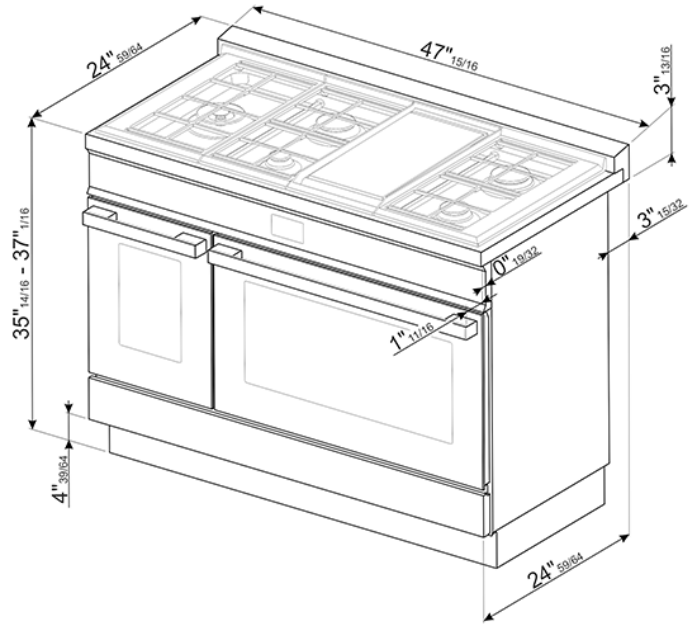

CPF48UGMBL

Portofino Pro-Style Dual Fuel Range,
Black, 48" x 25"
EAN13: 8017709266745

- **PORTOFINO STYLE** • Stainless steel control knobs • **Thermoseal cavity, energy efficiency best-in-class** • **Soft close oven door** • Full-width continuous grates • Storage compartment with inner drawer • **MULTIFUNCTION ELECTRIC OVEN:** • 10 cooking modes including Pizza Function • Vapor-clean function • Programmable timer with touch display • Adjustable thermostat 120° - 500°F • Air-cooled triple-glazed removable door • **True European triple convection** • Oven capacity: 4.5 cu. ft. • **Ever Clean enameled interior cavity** • 5 shelf positions • 2 x halogen oven lights • Bake element 1.7kW • Broil element 2.9kW • Convection element 1.5kW • **MULTIFUNCTION ELECTRIC OVEN – SECONDARY OVEN** • 4 cooking modes • **True European convection** • Adjustable thermostat 120° - 440°F • “Ever-Clean” enamelled oven interior • Air-cooled triple-glazed removable door • Removable inner glass for easy cleaning • Oven capacity: 1.45 Cu.Ft • 5 shelf positions • 2 x halogen oven lights • Bake element 750W • Broil element 2,05kW • Convection element 1.5kW • **GAS RANGETOP:** • 5 gas burners with Electric Griddle • Center-rear 1200 BTUs • Center-front 4500 BTUs • Right-rear 12000 BTUs • Right-front 8000 BTUs • **Left double-inset super burner 20000 BTUs** • Heavy-duty cast iron grates • Automatic electric ignition • LP gas conversion kit included • **SAFETY:** • Gas safety valves • Air-cooled door to prevent overheating • Connected load nominal power: 240/120V - 17 Amps • Voltage rating: 240/120V 60Hz • **ACCESSORIES INCLUDED:** • 1 wok ring • 1 rotisserie kit • 1 deep oven tray • 1 total-extraction telescopic guide • 2 chrome shelves • 1 black toe kick