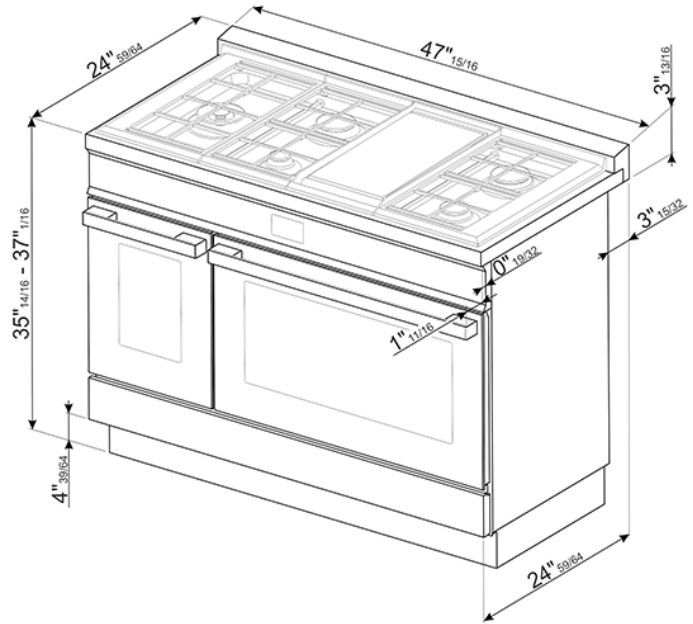

CPF48UGMOG

Portofino Pro-Style Dual Fuel Range,
Olive Green, 48" x 25"
EAN13: 8017709266752

- **PORTOFINO STYLE** • Stainless steel control knobs • **Thermoseal cavity, energy efficiency best-in-class** • **Soft close oven door** • Full-width continuous grates • Storage compartment with inner drawer • **MULTIFUNCTION ELECTRIC OVEN:** • 10 cooking modes including Pizza Function • Vapor-clean function • Programmable timer with touch display • Adjustable thermostat 120° - 500°F • Air-cooled triple-glazed removable door • **True European triple convection** • Oven capacity: 4.5 cu. ft. • **Ever Clean enameled interior cavity** • 5 shelf positions • 2 x halogen oven lights • Bake element 1.7kW • Broil element 2.9kW • Convection element 1.5kW • **MULTIFUNCTION ELECTRIC OVEN – SECONDARY OVEN** • 4 cooking modes • **True European convection** • Adjustable thermostat 120° - 440°F • “Ever-Clean” enamelled oven interior • Air-cooled triple-glazed removable door • Removable inner glass for easy cleaning • Oven capacity: 1.45 Cu.Ft • 5 shelf positions • 2 x halogen oven lights • Bake element 750W • Broil element 2,05kW • Convection element 1.5kW • **GAS RANGETOP:** • 5 gas burners with Electric Griddle • Center-rear 1200 BTUs • Center-front 4500 BTUs • Right-rear 12000 BTUs • Right-front 8000 BTUs • **Left double-inset super burner 20000 BTUs** • Heavy-duty cast iron grates • Automatic electric ignition • LP gas conversion kit included • **SAFETY:** • Gas safety valves • Air-cooled door to prevent overheating • Connected load nominal power: 240/120V - 17 Amps • Voltage rating: 240/120V 60Hz • **ACCESSORIES INCLUDED:** • 1 wok ring • 1 rotisserie kit • 1 deep oven tray • 1 total-extraction telescopic guide • 2 chrome shelves • 1 black toe kick