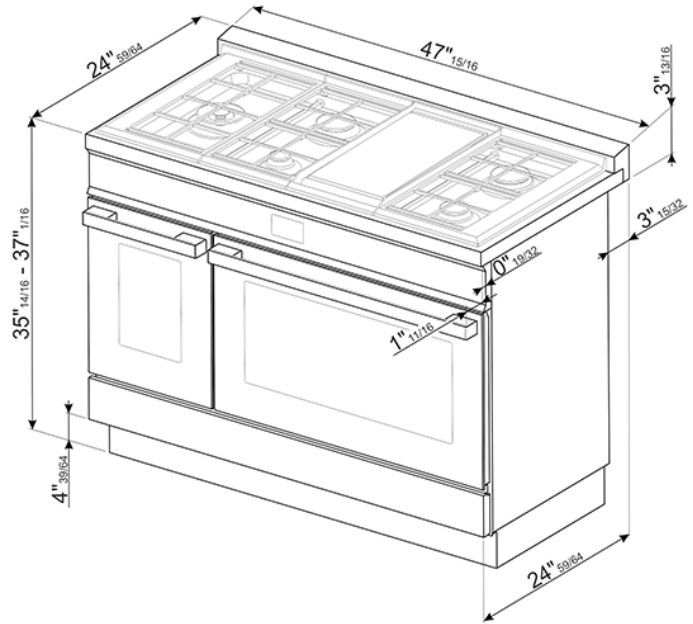

CPF48UGMOR

Portofino Pro-Style Dual Fuel Range,  
Orange, 48" x 25"  
EAN13: 8017709266738

- **PORTOFINO STYLE** • Stainless steel control knobs • **Thermoseal cavity, energy efficiency best-in-class** • **Soft close oven door** • Full-width continuous grates • Storage compartment with inner drawer • **MULTIFUNCTION ELECTRIC OVEN:** • 10 cooking modes including Pizza Function • Vapor-clean function • Programmable timer with touch display • Adjustable thermostat 120° - 500°F • Air-cooled triple-glazed removable door • **True European triple convection** • Oven capacity: 4.5 cu. ft. • **Ever Clean enameled interior cavity** • 5 shelf positions • 2 x halogen oven lights • Bake element 1.7kW • Broil element 2.9kW • Convection element 1.5kW • **MULTIFUNCTION ELECTRIC OVEN – SECONDARY OVEN** • 4 cooking modes • **True European convection** • Adjustable thermostat 120° - 440°F • “Ever-Clean” enamelled oven interior • Air-cooled triple-glazed removable door • Removable inner glass for easy cleaning • Oven capacity: 1.45 Cu.Ft • 5 shelf positions • 2 x halogen oven lights • Bake element 750W • Broil element 2,05kW • Convection element 1.5kW • **GAS RANGETOP:** • 5 gas burners with Electric Griddle • Center-rear 1200 BTUs • Center-front 4500 BTUs • Right-rear 12000 BTUs • Right-front 8000 BTUs • **Left double-inset super burner 20000 BTUs** • Heavy-duty cast iron grates • Automatic electric ignition • LP gas conversion kit included • **SAFETY:** • Gas safety valves • Air-cooled door to prevent overheating • Connected load nominal power: 240/120V - 17 Amps • Voltage rating: 240/120V 60Hz • **ACCESSORIES INCLUDED:** • 1 wok ring • 1 rotisserie kit • 1 deep oven tray • 1 total-extraction telescopic guide • 2 chrome shelves • 1 black toe kick

## Options

- GT1T-2 - 1-Level Telescopic Shelf - Total Extraction • PPR9 - Pizza Stone