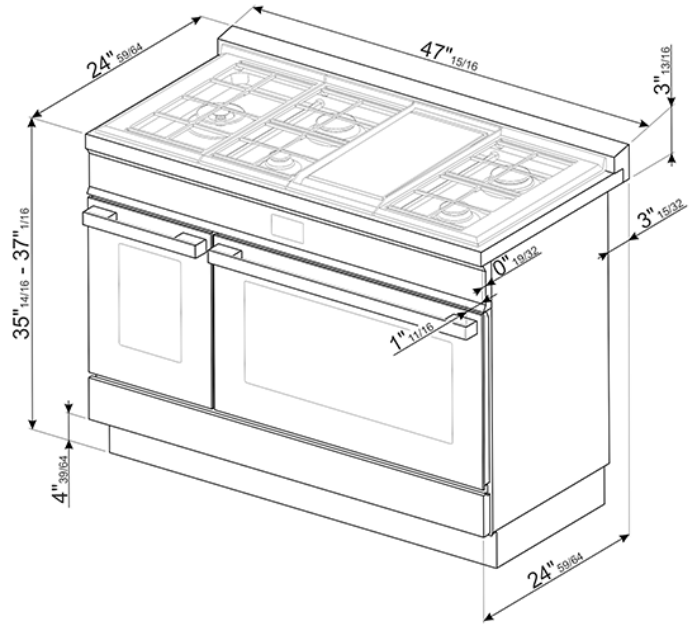

CPF48UGMR

Portofino Pro-Style Dual Fuel Range,
Red, 48" x 25"
EAN13: 8017709260781

- **PORTOFINO STYLE** • Stainless steel control knobs • **Thermoseal cavity, energy efficiency best-in-class** • **Soft close oven door** • Full-width continuous grates • Storage compartment with inner drawer • **MULTIFUNCTION ELECTRIC OVEN:** • 10 cooking modes including Pizza Function • Vapor-clean function • Programmable timer with touch display • Adjustable thermostat 120° - 500°F • Air-cooled triple-glazed removable door • **True European triple convection** • Oven capacity: 4.5 cu. ft. • **Ever Clean enameled interior cavity** • 5 shelf positions • 2 x halogen oven lights • Bake element 1.7kW • Broil element 2.9kW • Convection element 1.5kW • **MULTIFUNCTION ELECTRIC OVEN – SECONDARY OVEN** • 4 cooking modes • **True European convection** • Adjustable thermostat 120° - 440°F • “Ever-Clean” enamelled oven interior • Air-cooled triple-glazed removable door • Removable inner glass for easy cleaning • Oven capacity: 1.45 Cu.Ft • 5 shelf positions • 2 x halogen oven lights • Bake element 750W • Broil element 2,05kW • Convection element 1.5kW • **GAS RANGETOP:** • 5 gas burners with Electric Griddle • Center-rear 1200 BTUs • Center-front 4500 BTUs • Right-rear 12000 BTUs • Right-front 8000 BTUs • **Left double-inset super burner 20000 BTUs** • Heavy-duty cast iron grates • Automatic electric ignition • LP gas conversion kit included • **SAFETY:** • Gas safety valves • Air-cooled door to prevent overheating • Connected load nominal power: 240/120V - 17 Amps • Voltage rating: 240/120V 60Hz • **ACCESSORIES INCLUDED:** • 1 wok ring • 1 rotisserie kit • 1 deep oven tray • 1 total-extraction telescopic guide • 2 chrome shelves • 1 black toe kick