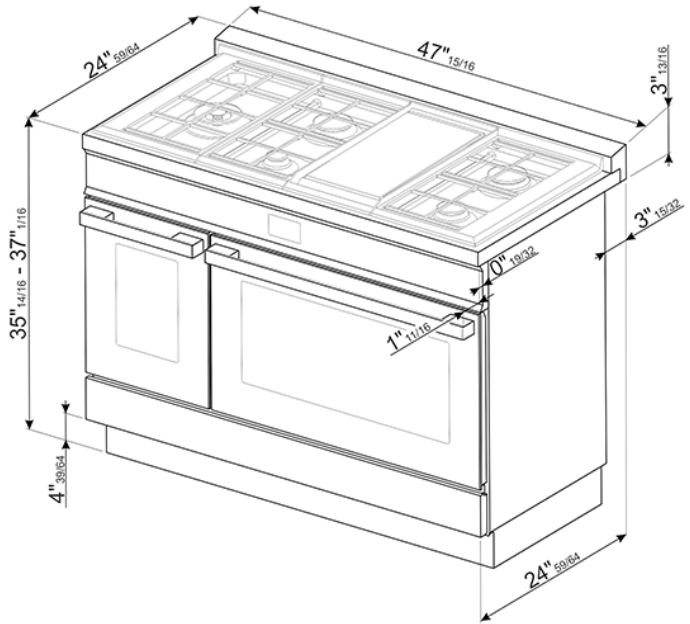

CPF48UGMWH

Portofino Pro-Style Dual Fuel Range,
White, 48" x 25"
EAN13: 8017709266769

- **PORTOFINO STYLE** • Stainless steel control knobs • **Thermoseal cavity, energy efficiency best-in-class** • **Soft close oven door** • Full-width continuous grates • Storage compartment with inner drawer • **MULTIFUNCTION ELECTRIC OVEN:** • 10 cooking modes including Pizza Function • Vapor-clean function • Programmable timer with touch display • Adjustable thermostat 120° - 500°F • Air-cooled triple-glazed removable door • **True European triple convection** • Oven capacity: 4.5 cu. ft. • **Ever Clean enameled interior cavity** • 5 shelf positions • 2 x halogen oven lights • Bake element 1.7kW • Broil element 2.9kW • Convection element 1.5kW • **MULTIFUNCTION ELECTRIC OVEN – SECONDARY OVEN** • 4 cooking modes • **True European convection** • Adjustable thermostat 120° - 440°F • “Ever-Clean” enamelled oven interior • Air-cooled triple-glazed removable door • Removable inner glass for easy cleaning • Oven capacity: 1.45 Cu.Ft • 5 shelf positions • 2 x halogen oven lights • Bake element 750W • Broil element 2,05kW • Convection element 1.5kW • **GAS RANGETOP:** • 5 gas burners with Electric Griddle • Center-rear 1200 BTUs • Center-front 4500 BTUs • Right-rear 12000 BTUs • Right-front 8000 BTUs • **Left double-inset super burner 20000 BTUs** • Heavy-duty cast iron grates • Automatic electric ignition • LP gas conversion kit included • **SAFETY:** • Gas safety valves • Air-cooled door to prevent overheating • Connected load nominal power: 240/120V - 17 Amps • Voltage rating: 240/120V 60Hz • **ACCESSORIES INCLUDED:** • 1 wok ring • 1 rotisserie kit • 1 deep oven tray • 1 total-extraction telescopic guide • 2 chrome shelves • 1 black toe kick