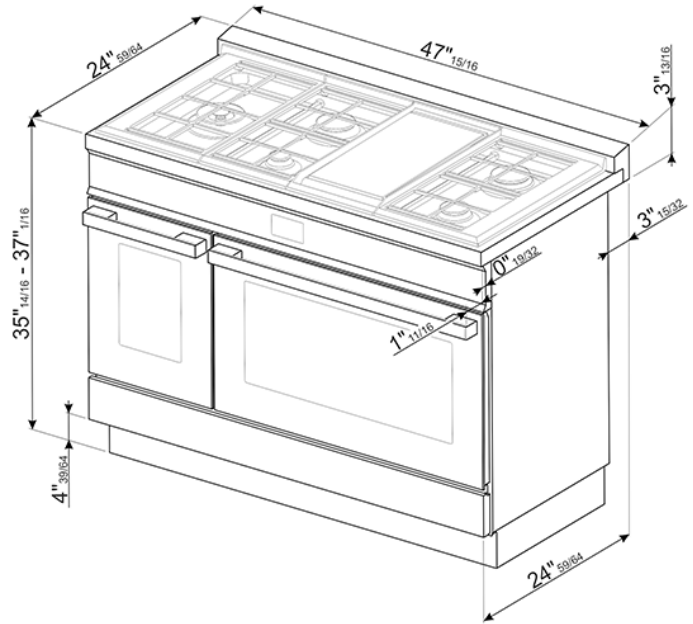

CPF48UGMYW

Portofino Pro-Style Dual Fuel Range,
Yellow, 48" x 25"
EAN13: 8017709266776

- **PORTOFINO STYLE** • Stainless steel control knobs • **Thermoseal cavity, energy efficiency best-in-class** • **Soft close oven door** • Full-width continuous grates • Storage compartment with inner drawer • **MULTIFUNCTION ELECTRIC OVEN:** • 10 cooking modes including Pizza Function • Vapor-clean function • Programmable timer with touch display • Adjustable thermostat 120° - 500°F • Air-cooled triple-glazed removable door • **True European triple convection** • Oven capacity: 4.5 cu. ft. • **Ever Clean enameled interior cavity** • 5 shelf positions • 2 x halogen oven lights • Bake element 1.7kW • Broil element 2.9kW • Convection element 1.5kW • **MULTIFUNCTION ELECTRIC OVEN – SECONDARY OVEN** • 4 cooking modes • **True European convection** • Adjustable thermostat 120° - 440°F • “Ever-Clean” enamelled oven interior • Air-cooled triple-glazed removable door • Removable inner glass for easy cleaning • Oven capacity: 1.45 Cu.Ft • 5 shelf positions • 2 x halogen oven lights • Bake element 750W • Broil element 2,05kW • Convection element 1.5kW • **GAS RANGETOP:** • 5 gas burners with Electric Griddle • Center-rear 1200 BTUs • Center-front 4500 BTUs • Right-rear 12000 BTUs • Right-front 8000 BTUs • **Left double-inset super burner 20000 BTUs** • Heavy-duty cast iron grates • Automatic electric ignition • LP gas conversion kit included • **SAFETY:** • Gas safety valves • Air-cooled door to prevent overheating • Connected load nominal power: 240/120V - 17 Amps • Voltage rating: 240/120V 60Hz • **ACCESSORIES INCLUDED:** • 1 wok ring • 1 rotisserie kit • 1 deep oven tray • 1 total-extraction telescopic guide • 2 chrome shelves • 1 black toe kick