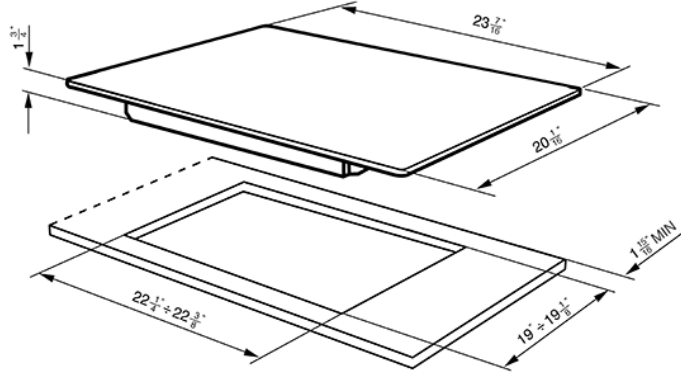

24" "Renzo Piano Design" Gas Cooktop
Full stainless steel body
EAN13: 8017709185008

- 4 burners: • Rear-left: 8,000 BTU • Front-left: 5,500 BTU • Rear-right: 10,000 BTU • Front-right: 3,500 BTU • Stainless steel base, control knobs, grates and burner caps • **"EverShine" invisible finish on burners and grates protects against heat tarnish*** • Automatic electronic ignition • Safety valves • Adaptable for LP gas • Voltage rating: 120V / 60Hz / 0.1Amps • *Please note that, when exposed to a direct heat source, cooktops with polished stainless steel pan stands will tarnish. **Evershine** invisible finish on burners and grates of PU75ES and PU64ES reduces heat tarnish.

Options

- GP64ES - Set of St/Steel Grates and Burner Caps