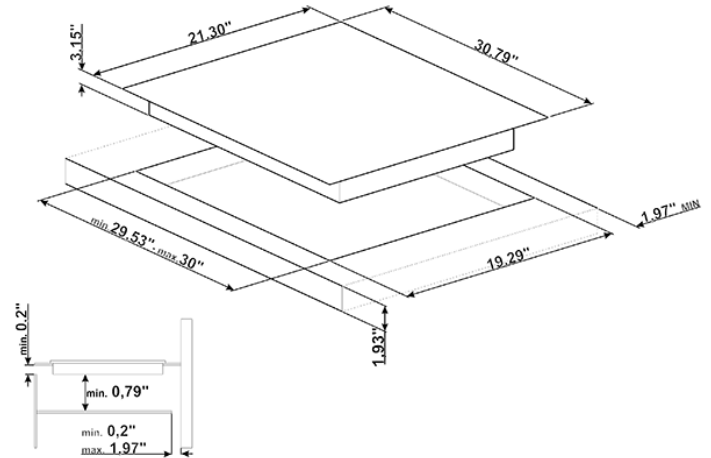

78,2 CM (approx. 31"), Induction cooktop,
black, standard building type
EAN13: 8017709207274

- 4 "full-power" cook zones • Front-central: 1,200W Ø 6" (145mm) Booster: 2,000W • Back-right: 2,500W Ø 11" (270mm) Booster: 3,700W • Back-left: 1,800W Ø 7 1/2" (180mm) Booster: 2,500W • Front-left: 2,500W Ø 7 1/2" (180mm) Booster: 2,500W • Bridge zone: 15 5/32" x 9 1/16" (385x230mm) Booster: 4,000W • Slider touch controls setting • 1 bridge area: extended cooking zone (front-left+back-left position) • 9 power levels for each zone • Simmering function • Melting/low-temperature cooking function • Indication of the minimum pan diameter • Residual heat indicator for each zone • Protection against accidental start-up • Automatic safety cut-out • Individual timer for each zone • Child safety lock • Voltage rating: 208/240V - 60Hz • Connected load (nominal power): 6.8/7.4kW • Amps 208/240V: 33Amps • Double 40 Amp breaker required on both sides of line with ground