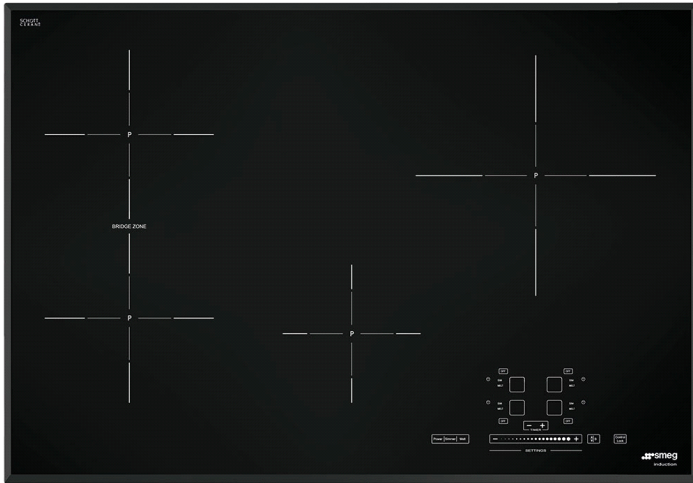

78,2 CM (approx. 31"), Induction cooktop,
black, standard building type
EAN13: 8017709207274

- 4 "full-power" cook zones • Front-central: 1,200W Ø 6" (145mm) Booster: 2,000W • Back-right: 2,500W Ø 11" (270mm) Booster: 3,700W • Back-left: 1,800W Ø 7 1/2" (180mm) Booster: 2,500W • Front-left: 2,500W Ø 7 1/2" (180mm) Booster: 2,500W • Bridge zone: 15 5/32" x 9 1/16" (385x230mm) Booster: 4,000W • Slider touch controls setting • 1 bridge area: extended cooking zone (front-left+back-left position) • 9 power levels for each zone • Simmering function • Melting/low-temperature cooking function • Indication of the minimum pan diameter • Residual heat indicator for each zone • Protection against accidental start-up • Automatic safety cut-out • Individual timer for each zone • Child safety lock • Voltage rating: 208/240V - 60Hz • Connected load (nominal power): 6.8/7.4kW • Amps 208/240V: 33Amps • Double 40 Amp breaker required on both sides of line with ground