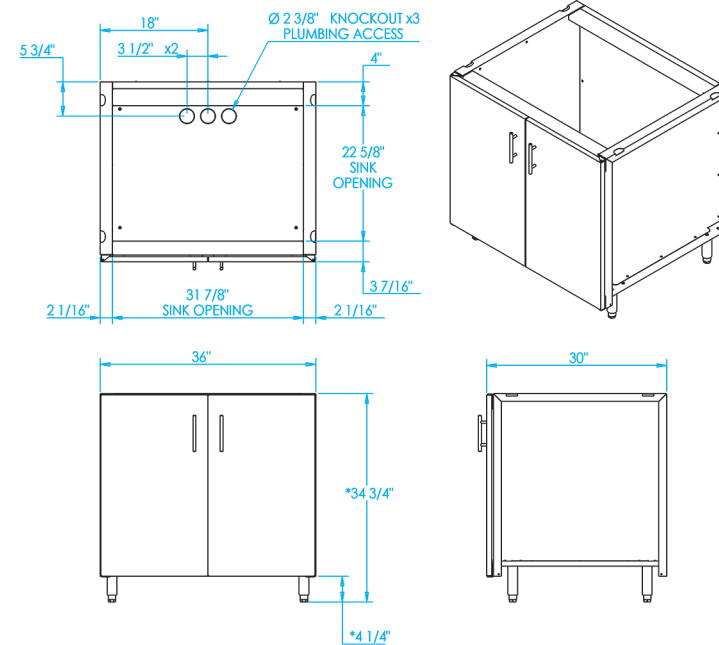

810 WEST WASHINGTON BOULEVARD
CHICAGO, IL 60607

8566 KRUM AVENUE
GALESBURG, MI 49053

KALAMAZOOGOURMET.COM
+1.800.868.1699

Signature 36-inch Sink Base Cabinet

Overall Width / Installation Width	36 in (91.44 mm) / 36 in (91.44 mm)
Overall Depth / Installation Depth	30 in (762 mm) / 30 in (762 mm)
Overall Height / Counter Height	34 ¾ in (882.65 mm) / 34 ¾ in (882.65 mm) +/- ¾ in (19.05 mm)
Approximate Product Weight	245 lb (111.13 kg)

PRODUCT FEATURES

- Weather-tight design keeps contents clean and dry
- All stainless steel hardware
- Includes 3 holes for water supply and drain
- Wind chain on doors
- Designed to fit a uniform 30-inch-deep system
- Stainless steel leveling legs for easy installation
- Fully assembled and ready to install
- Hand-crafted from highly durable 304 stainless steel
- Available in marine-grade stainless steel
- Built with pride in Kalamazoo, Michigan

* HEIGHT ADJUSTABLE +/- 3/4 in (19.05mm)

WARNING: This product can expose you to chemicals including nickel, which are known to the State of California to cause cancer, and lead, which is known to the State of California to cause birth defects or other reproductive harm. For more information go to www.P65Warningsca.gov