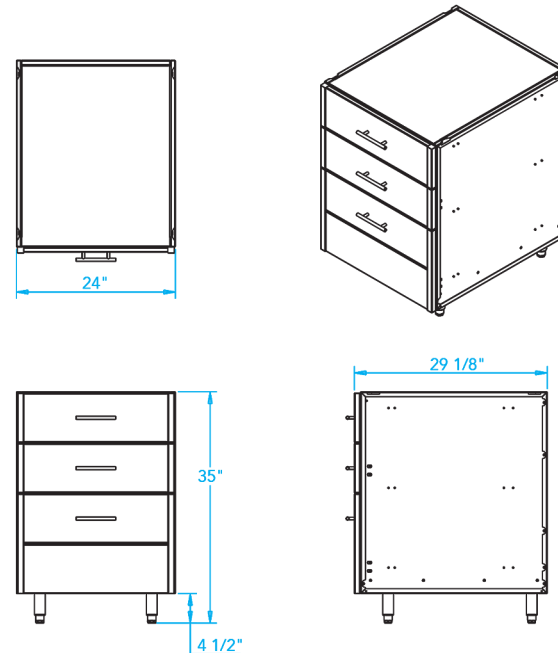

810 WEST WASHINGTON BOULEVARD
CHICAGO, IL 60607

8566 KRUM AVENUE
GALESBURG, MI 49053

KALAMAZOOGOURMET.COM
+1.800.868.1699

Arcadia 24-inch Three Drawer Storage Cabinet

Overall Width / Installation Width	24 in (609.6 mm) / 24 in (609.6 mm)
Overall Depth / Installation Depth	29 1/8 in (739.78 mm) / 29 1/8 in (739.78 mm)
Overall Height / Counter Height	35 in (889 mm) / 35 in (889 mm) +/- 3/4 in (19.05 mm)
Approximate Product Weight	220 lb (99.8 kg)

PRODUCT FEATURES

- Offered in a variety of finish options, including a stunning oiled ipe wood and a wide range of powder-coated stainless steel colors
- Available in 200+ custom RAL colors of powder-coated stainless steel
- Hand-crafted stainless steel cabinet bodies with stainless steel hardware
- Full-extension stainless steel ball bearing slides for drawers
- Designed to fit a uniform 30-inch-deep system
- Stainless steel leveling legs for easy installation
- Fully assembled and ready to install
- Available in marine-grade stainless steel
- Hand-crafted with pride in Kalamazoo, Michigan