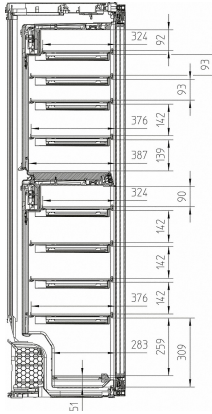

KWT 6722 iGS

Built-in wine storage unit with FlexiFrame, SommelierSet and Push2open for demanding wine connoisseurs.

- Flexible storage of larger wine bottles thanks to FlexiFrame
- Perfect design for handleless kitchens - Push2open
- Simultaneous wine storage in separate temperature zones
- Odorless refrigeration section thanks to Active AirClean filters
- Present the storage of your wine in the perfect light - LED lighting

EAN: 4002516235422 / material number: 11329860

Appliance category	
Wine storage unit	•
Construction type	
Built-in integrated	•
Door hinge side	right
Convertible hinging	•
Can be installed side-by-side	•
Design	
Type of lighting	LED
Control panel	
DynaCool	•
SoftClose door closing damper	•
Silence system	•
No. of wooden shelves	8
Flexible wooden shelves FlexiFrame	8
SommelierSet	•
Display rack	•
Low vibration storage	•
Control	
Electronic temperature display and control	TouchControl
No. of temperature zones	2
Appliance networking	
Miele@home	•
Required accessories	XKS 3130 W
MobileControl	•
Safety	
Lock function	•
Acoustic door alarm	•
Optical temperature alarm	•
Technical data	
Appliance width in in.(mm)	22 (557)
Appliance height in in.(mm)	69 3/4 (1,770)
Appliance depth in in.(mm)	21 7/8 (553)
Weight in lbs.(kg)	203 (92)
Type of mounting	Fixed door
Wine conditioning zone volume in l	254
Current consumption in milliampere (mA)	1,000
Voltage in V	120
Fuse rating in A	10
Wire length in ft (m)	9 (2.8)
Standard accessories	
Active AirClean filter	•

KWT 6722 iGS

Built-in wine storage unit
with FlexiFrame, SommelierSet and Push2open for demanding wine connoisseurs.

KWT6722iS, Interior dimensions (Installation drawings)