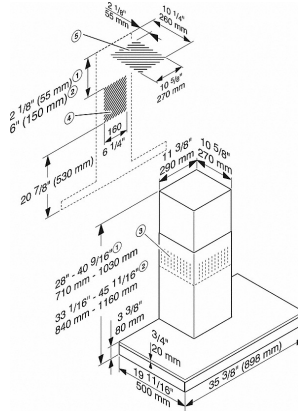

DA 6698 W Puristic Edition 6000

Wall ventilation hood

with energy-efficient LED lighting and touch controls for simple operation.

DA 6698 W, CLST (Installation drawing) - USA

1. Extraction
2. Recirculation
3. Ventilation grilles at the top for recirculation
4. + 5. Vent cut-out positions (Area 5 not required for recirculation)