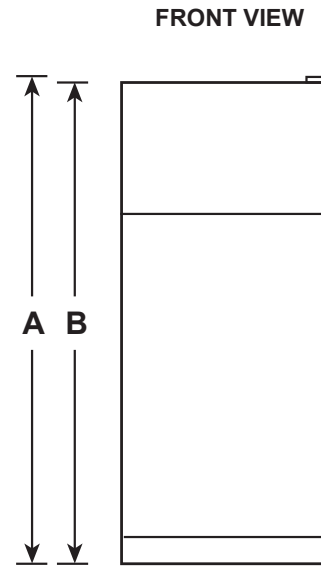

### DIMENSIONS AND INSTALLATION INFORMATION (IN INCHES)

OVERALL DIMENSIONS	Height to top of hinge (in.) <b>A</b>	66-3/8
	Height to top of case (in.) <b>B</b>	65-7/8
	Case depth without door (in.) <b>C</b>	28-5/8
	Case depth less door handle (in.) <b>D</b>	32-3/8
	Case depth with door handle (in.) <b>E</b>	34-1/2
	Depth with fresh food door open 90° (in.) <b>F</b>	63-1/2
	Width (in.) <b>G</b>	32-3/4
	Width with door open 90° with door handle (in.) <b>H</b>	35-3/8
AIR CLEARANCES	Each side (in.)	1/8
	Top (in.)	1
	Back (in.)	2