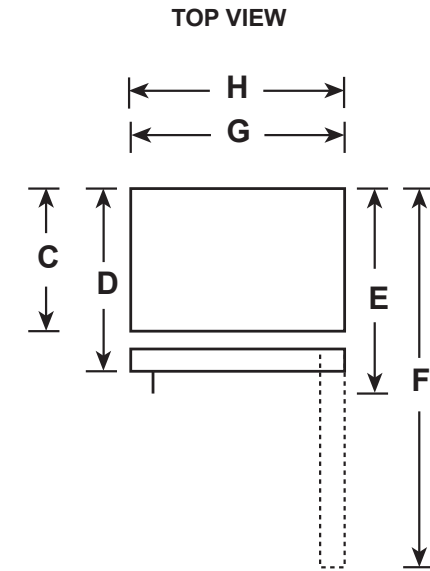

### DIMENSIONS AND INSTALLATION INFORMATION (IN INCHES)

OVERALL DIMENSIONS	Height to top of hinge (in.) <b>A</b>	66-3/8
	Height to top of case (in.) <b>B</b>	65-7/8
	Case depth without door (in.) <b>C</b>	28-5/8
	Case depth less door handle (in.) <b>D</b>	32-3/8
	Case depth with door handle (in.) <b>E</b>	34-1/2
	Depth with fresh food door open 90° (in.) <b>F</b>	63-1/2
	Width (in.) <b>G</b>	32-3/4
	Width with door open 90° with door handle (in.) <b>H</b>	35-3/8
AIR CLEARANCES	Each side (in.)	1/8
	Top (in.)	1
	Back (in.)	2