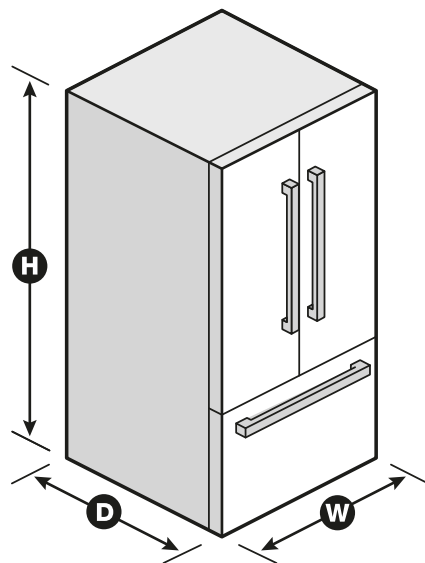

Exterior Ice and Water Dispenser with EveryDrop® Filtration

Access fresh filtered water and ice without ever opening the refrigerator door.

NOTE: Dimensions are for planning purposes only. For complete details, see Installation Instructions packed with product. Specifications subject to change without notice.

®/™ © 2020. All rights reserved. Printed in the U.S.A. D200052XXC. WRX735SDHSPECSHEETV01.