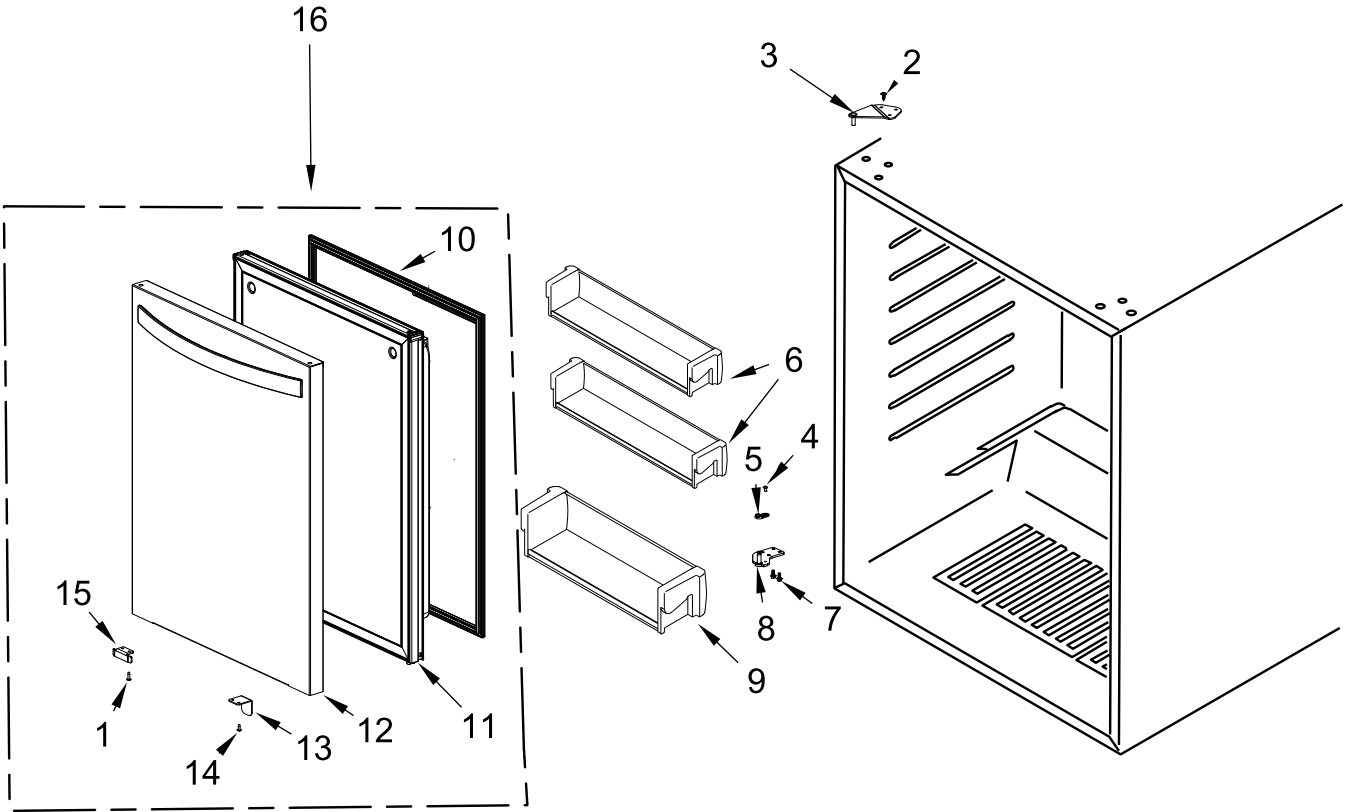

24" UNDERCOUNTER REFRIGERATOR

MODELS:

WUR35X24HZ00 (Stainless)

CABINET PARTS

CABINET PARTS

<u>Illus. No.</u>	<u>Part No.</u>	<u>Description</u>	<u>Illus. No.</u>	<u>Part No.</u>	<u>Description</u>	<u>Illus. No.</u>	<u>Part No.</u>	<u>Description</u>
1		Cabinet (Not A Service Part)	7	W11263886	Glass Shelf	15	W11313093	Support, Side
2	W11312450	Cover, LED	8	W11239541	Grille	16	W11265577	Seal, Condenser
3	W11492253	Assembly, LED	9	W11371095	Screw	17	W11371101	Screw
4	W11371018	Assembly, Fan Cover (Includes Fan Motor, and Sensor)	10	W11371097	Screw	18	W11371103	Screw
5	W11263845	Heater, Defrost	11	4344763	Leg, Leveling	19	W11492233	Brace
6	W11263883	Assembly, Control	12	W11371100	Screw	20	W11263884	Sensor, Defrost
			13	W11492236	Box, Switch	21	W11378989	Temperature Fuse
			14	W11265587	Switch, Door			

DOOR PARTS

DOOR PARTS

<u>Illus.</u> <u>No.</u>	<u>Part No.</u>	<u>Description</u>
1	W11371345	Screw
2	4344796	Screw
3	W11264668	Hinge, Top
4	W11371338	Screw
5	W11264644	Washer
6	W10319176	Door Bin, Middle
7	W11371100	Screw