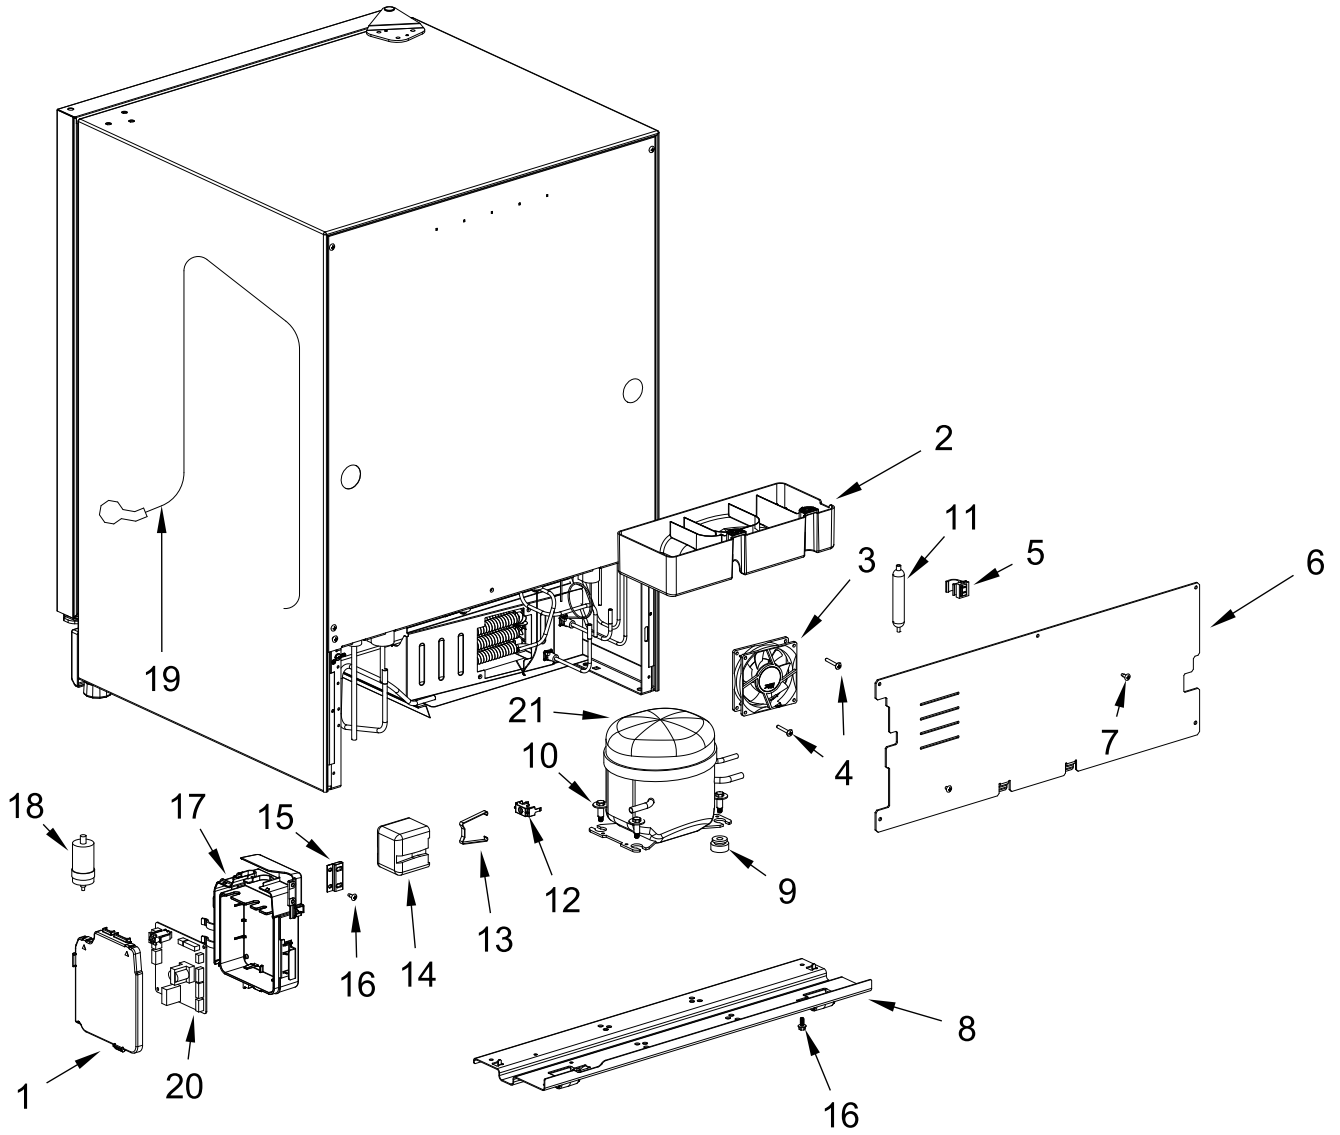

UNIT PARTS

UNIT PARTS

<u>Illus.</u> <u>No.</u>	<u>Part No.</u>	<u>Description</u>	<u>Illus.</u> <u>No.</u>	<u>Part No.</u>	<u>Description</u>	<u>Illus.</u> <u>No.</u>	<u>Part No.</u>	<u>Description</u>
1	W11265578	Cover Box, PCB	10	4344780	Bolt, Compressor	19	W11264704	Cord, Power
2	W11264698	Pan, Drain	11	W10163273	Drier	20	W11265579	Control,Electronic
3	W11265584	Assembly, Fan Motor	12	W10778965	Overload Relay	21	4344775	Compressor
4	W11371341	Screw	13	W10778971	Clip, Relay Cover			REFRIGERANT
5	W11265569	Clamp	14	W10778967	Cover, Relay			CHARGE
6	W11264703	Cover, Rear	15	W10270517	Clamp, Cord			4.5 oz. (R-134A)
7	W11371097	Screw	16	W11371100	Screw			
8	W11492239	Cabinet Base Plate	17	W11313209	PCB Box			
9	4344779	Grommet, Compressor	18	W10778969	Running Capacitor