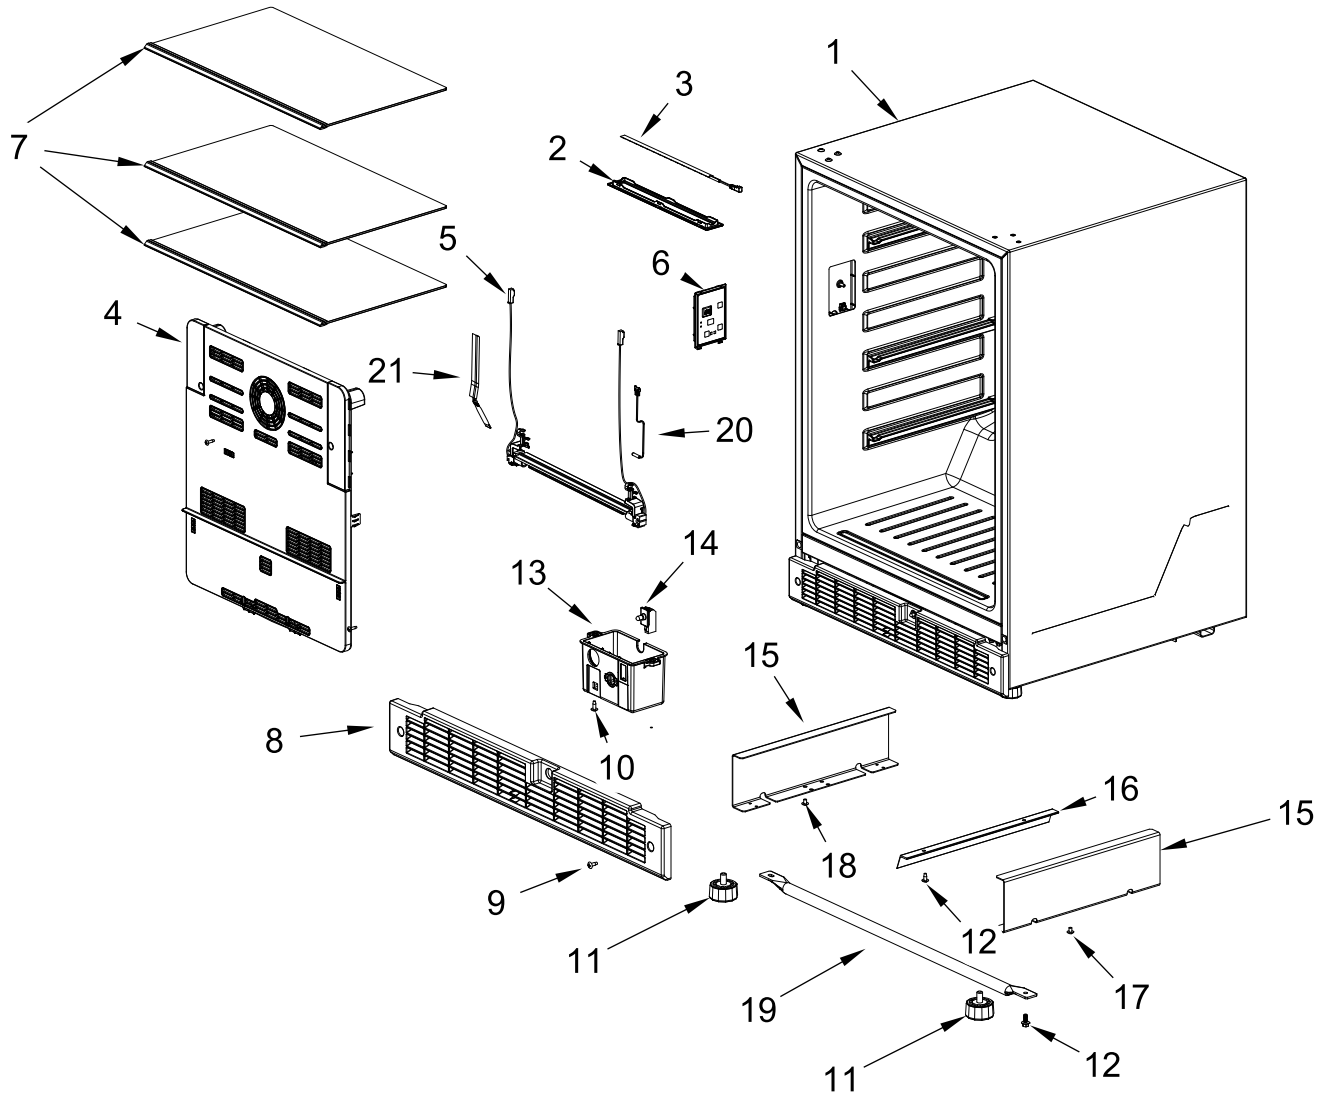

24" UNDERCOUNTER REFRIGERATOR

MODELS:

WUR35X24HZ00 (Stainless)

CABINET PARTS

CABINET PARTS

<u>Illus. No.</u>	<u>Part No.</u>	<u>Description</u>	<u>Illus. No.</u>	<u>Part No.</u>	<u>Description</u>	<u>Illus. No.</u>	<u>Part No.</u>	<u>Description</u>
1		Cabinet (Not A Service Part)	7	W11263886	Glass Shelf	15	W11313093	Support, Side
2	W11312450	Cover, LED	8	W11239541	Grille	16	W11265577	Seal, Condenser
3	W11492253	Assembly, LED	9	W11371095	Screw	17	W11371101	Screw
4	W11371018	Assembly, Fan Cover (Includes Fan Motor, and Sensor)	10	W11371097	Screw	18	W11371103	Screw
5	W11263845	Heater, Defrost	11	4344763	Leg, Leveling	19	W11492233	Brace
6	W11263883	Assembly, Control	12	W11371100	Screw	20	W11263884	Sensor, Defrost
			13	W11492236	Box, Switch	21	W11378989	Temperature Fuse
			14	W11265587	Switch, Door			

DOOR PARTS

DOOR PARTS

<u>Illus.</u> <u>No.</u>	<u>Part No.</u>	<u>Description</u>
1	W11371345	Screw
2	4344796	Screw
3	W11264668	Hinge, Top
4	W11371338	Screw
5	W11264644	Washer
6	W10319176	Door Bin, Middle
7	W11371100	Screw