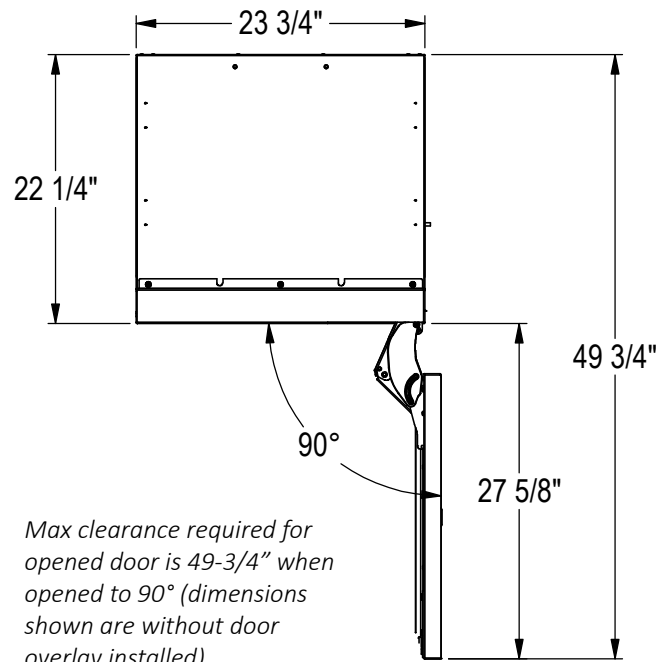

**PRODUCT SPECIFICATIONS**

<b>Appliance Dimensions</b>	Exterior Width	23-3/4"		
	Exterior Depth	24"*		
	Exterior Height	83-11/16"		
<b>Required Cutout Dimensions</b>	Cutout Width	24"		
	Cutout Depth	25"		
	Cutout Height	84"		
<b>Depth with Door Open</b>	49-3/4" (less door overlay installed)			
<b>Product Weight</b>	448 lbs			
<b>Capacity</b>	12.6 cu. ft.			
<b>Electrical Requirements</b>	Electrical Supply	115V, 60 Hz., 1 Phase, 2.3 amps		
	Electrical Service	15 amp dedicated circuit		
	Power Cord/ Receptacle	NEMA 5-15 plug, 5' /3 prong grounding-type		
<b>Ambient Conditions†</b>	F°	70	80	90
	RH%	80	78	75

\*Less panel. With typical 3/4" overlay panel installed, depth becomes 24-3/4"

† In extreme ambient conditions that exceed those in the corresponding table, condensation may start to form on the front face of the cabinet. Condensation will subside as ambient temperature (F°) and relative humidity (RH%) lower to levels shown in table.

**TEMPERATURE RANGES**

<b>Main Compartment</b>	Factory Set to 0° (Range-10°-10°F)
-------------------------	------------------------------------

Max clearance required for opened door is 49-3/4" when opened to 90° (dimensions shown are without door overlay installed)