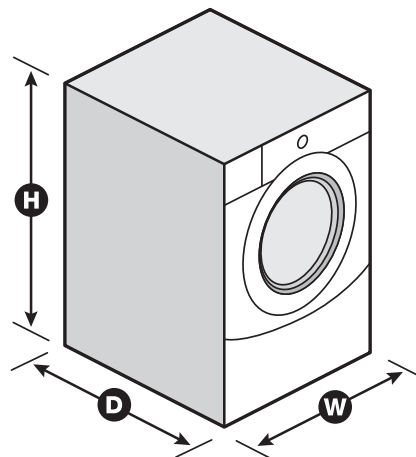

Dimensions	
Product Dimensions (H x W x D)	38-5/8" x 27" x 33-1/4"
Depth with Door Open 90°	54-7/8"

- Reference Material**
- [Install Guide](#)
 - [Use & Care Guide](#)
 - [Energy Guide](#)
 - [Warranty](#)

Key Features & Benefits

Load & Go™ XL Dispenser

Skip steps with the Load & Go™ XL dispenser. Simply add detergent once and skip refills for 40 load.*

5.0 cu. ft. Capacity

Fit more in a single load with our largest capacity front load washer at 5.0 cu. ft.

Intuitive Controls

Let the washer guide you to the right cycle combinations or customize up to 35 of your own to get the right type of fabric care for whatever you're washing.

*Based on an 8-lb load. NOTE: Dimensions are for planning purposes only. For complete details, see Installation Instructions packed with product. Specifications subject to change without notice.