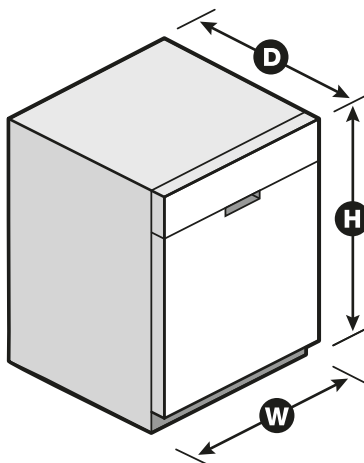

*Per IEC standards. **Compared to Normal cycle with lightly soiled loads. †Based on 12-month average of sales. TraQline 2018. NOTE: Dimensions are for planning purposes only. For complete details, see Installation Instructions packed with product. Specifications subject to change without notice. ©/™ © 2020. All rights reserved. Printed in the U.S.A. D200052XXA. WDF130PAHSPECSHEETV01.