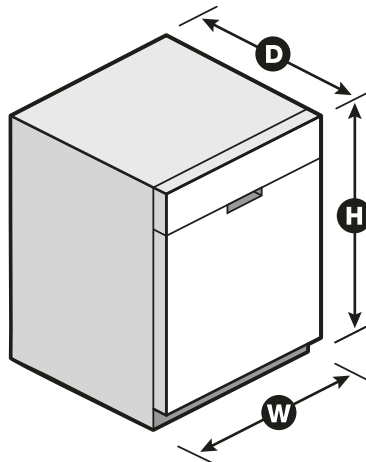

*Per IEC standards. **Compared to Normal cycle with lightly soiled loads. NOTE: Dimensions are for planning purposes only. For complete details, see Installation Instructions packed with product. Specifications subject to change without notice.