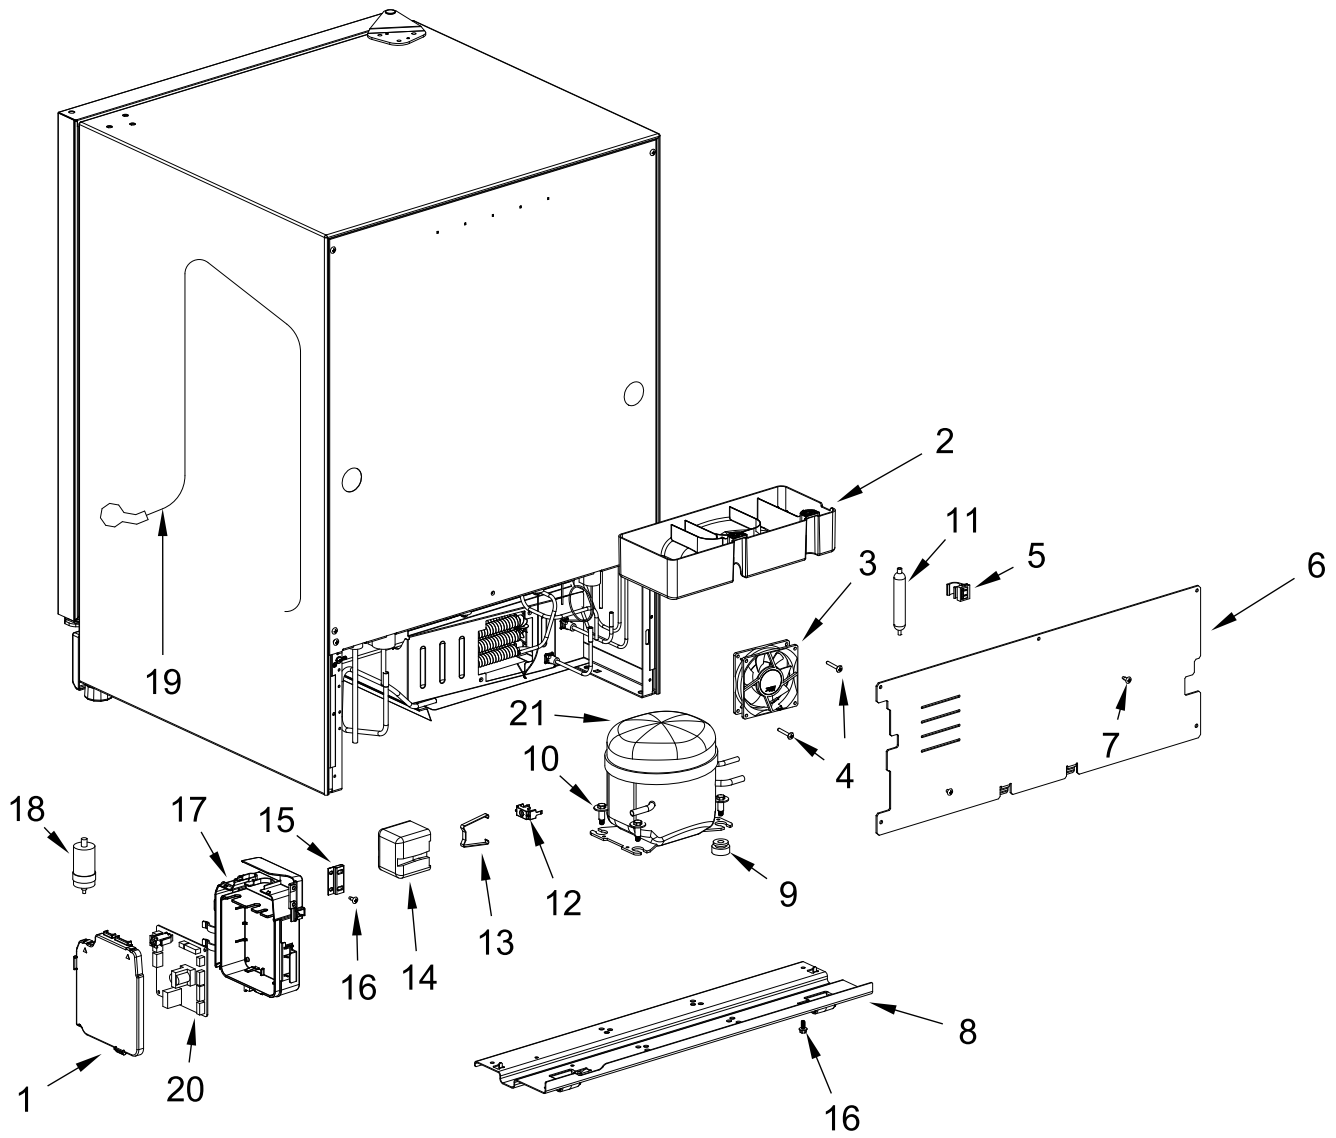

UNIT PARTS

UNIT PARTS

<u>Illus.</u> <u>No.</u>	<u>Part No.</u>	<u>Description</u>	<u>Illus.</u> <u>No.</u>	<u>Part No.</u>	<u>Description</u>	<u>Illus.</u> <u>No.</u>	<u>Part No.</u>	<u>Description</u>
1	W11265578	Cover Box, PCB	10	4344780	Bolt, Compressor	19	W11264704	Cord, Power
2	W11264698	Pan, Drain	11	W10163273	Drier	20	W11265579	Control,Electronic
3	W11265584	Assembly, Fan Motor	12	W10778965	Overload Relay	21	4344775	Compressor
4	W11371341	Screw	13	W10778971	Clip, Relay Cover			REFRIGERANT
5	W11265569	Clamp	14	W10778967	Cover, Relay			CHARGE
6	W11264703	Cover, Rear	15	W10270517	Clamp, Cord			4.5 oz. (R-134A)
7	W11371097	Screw	16	W11371100	Screw			
8	W11264700	Cabinet Base Plate	17	W11313209	PCB Box			
9	4344779	Grommet, Compressor	18	W10778969	Running Capacitor