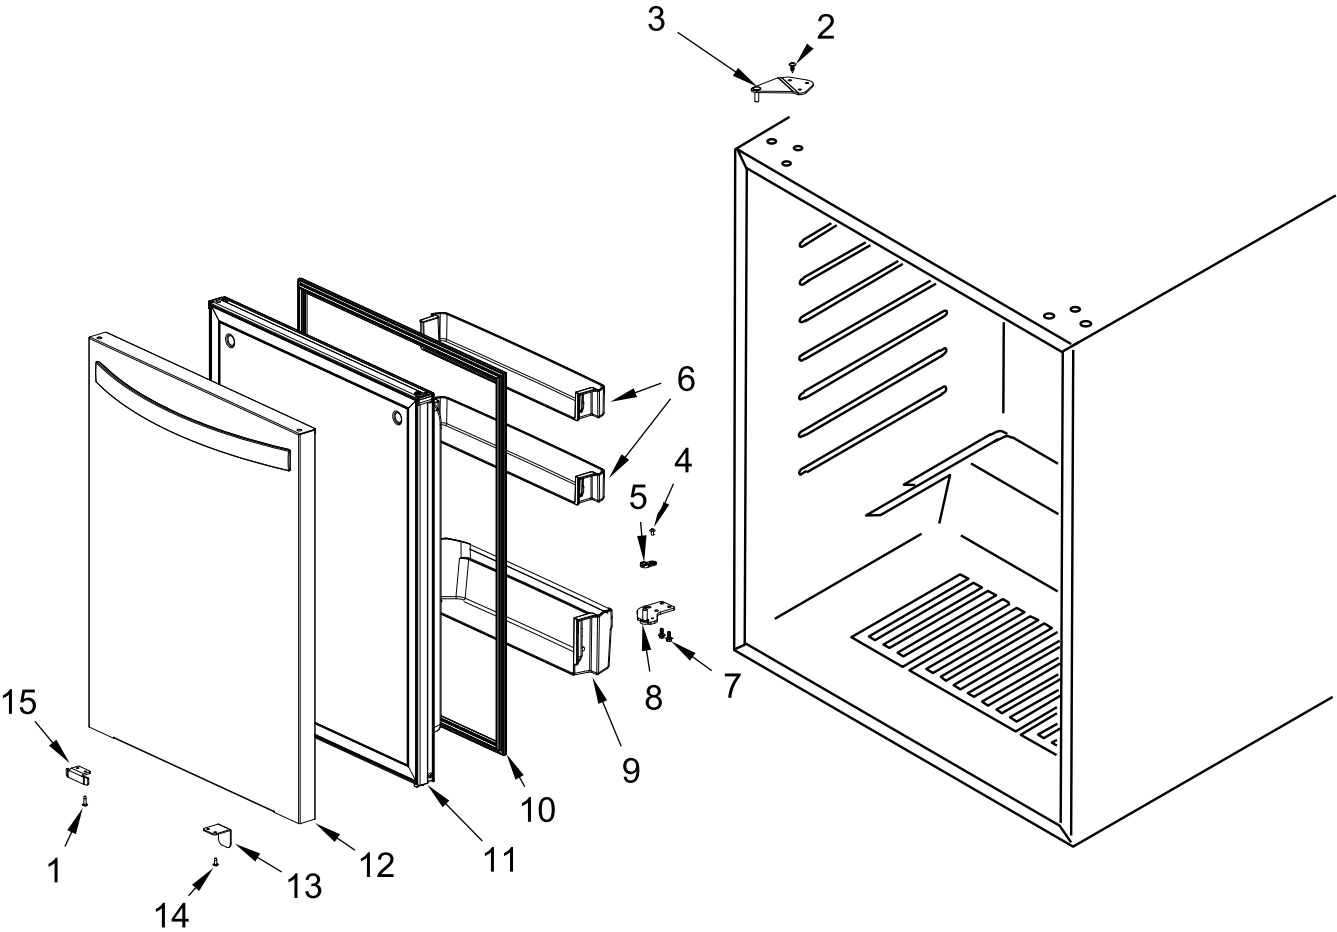

24" UNDERCOUNTER REFRIGERATOR

MODELS:

WUR50X24HZ0 (Stainless)

CABINET PARTS

CABINET PARTS

<u>Illus. No.</u>	<u>Part No.</u>	<u>Description</u>	<u>Illus. No.</u>	<u>Part No.</u>	<u>Description</u>	<u>Illus. No.</u>	<u>Part No.</u>	<u>Description</u>
1		Cabinet (Not A Service Part)	7	W11263886	Glass Shelf	15	W11313093	Support, Side
2	W11312450	Cover, LED	8	W11239541	Grille	16	W11265577	Seal, Condenser
3	W11263841	Lens, Light	9	W11371095	Screw	17	W11371101	Screw
4	W11371018	Assembly, Fan Cover (Includes Fan Motor, and Sensor)	10	W11371097	Screw	18	W11371103	Screw
5	W11263845	Heater, Defrost	11	4344763	Leg, Leveling	19	W11265575	Brace
6	W11263883	Assembly, Control	12	W11371100	Screw	20	W11263884	Sensor, Defrost
			13	W11265571	Box, Switch	21	W11378989	Temperature Fuse
			14	W11265587	Switch, Door			

DOOR PARTS

DOOR PARTS

<u>Illus.</u> <u>No.</u>	<u>Part No.</u>	<u>Description</u>
1	W11371345	Screw
2	4344796	Screw
3	W11264668	Hinge, Top
4	W11371338	Screw
5	W11264644	Washer
6	W10319176	Door Bin, Middle