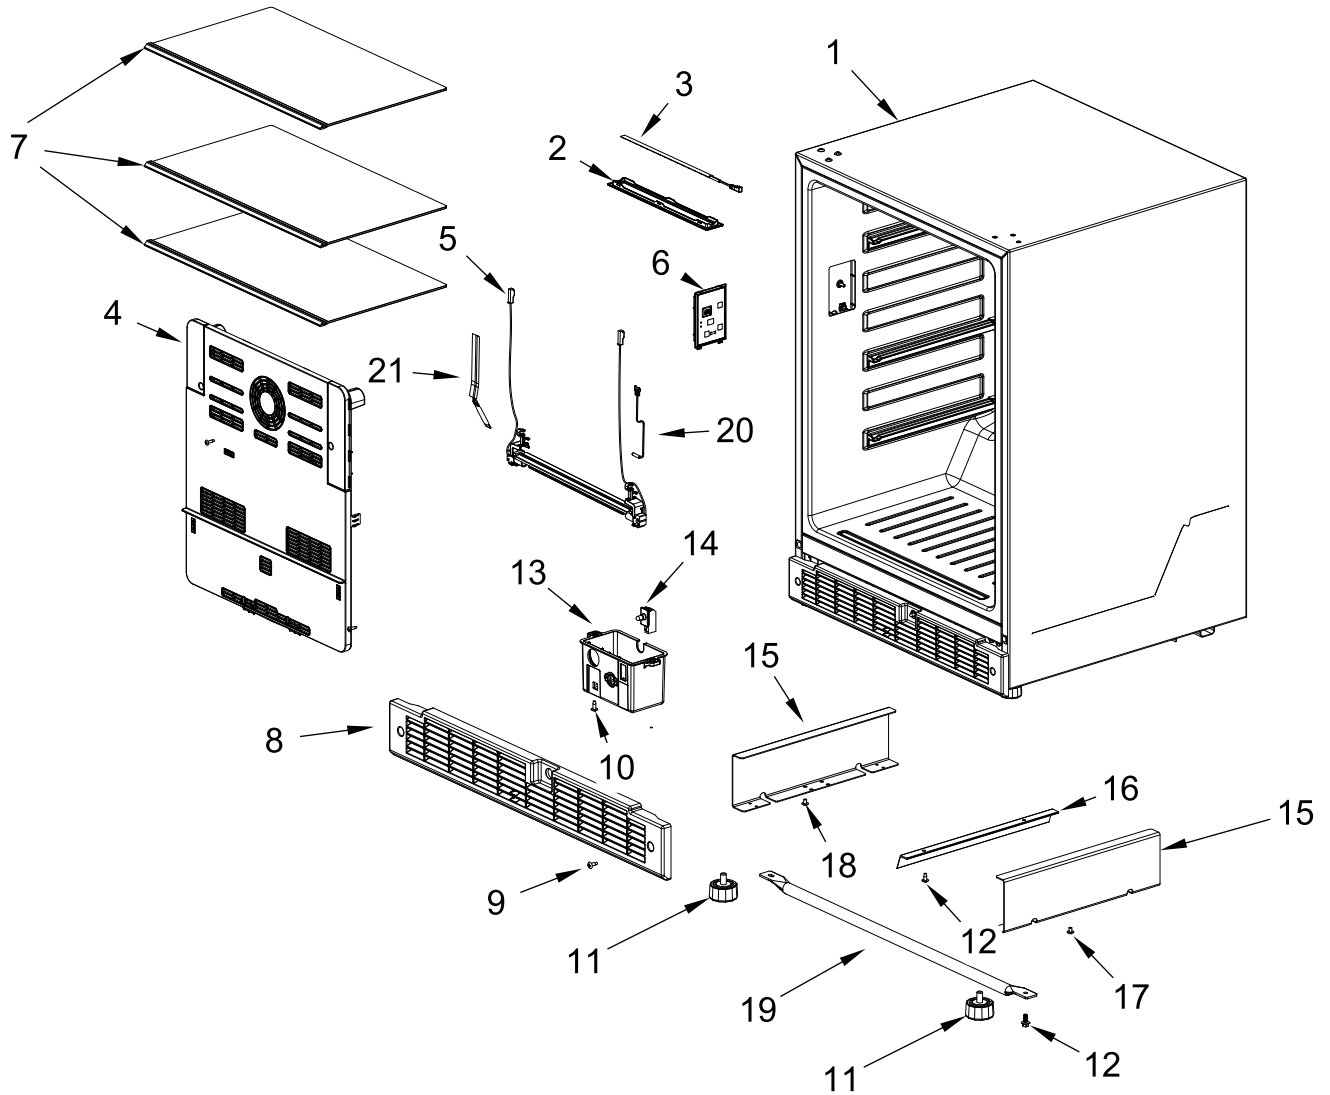

24" UNDERCOUNTER REFRIGERATOR

MODELS:

WUR50X24HZ0 (Stainless)

CABINET PARTS

CABINET PARTS

<u>Illus. No.</u>	<u>Part No.</u>	<u>Description</u>	<u>Illus. No.</u>	<u>Part No.</u>	<u>Description</u>	<u>Illus. No.</u>	<u>Part No.</u>	<u>Description</u>
1		Cabinet (Not A Service Part)	7	W11263886	Glass Shelf	15	W11313093	Support, Side
2	W11312450	Cover, LED	8	W11239541	Grille	16	W11265577	Seal, Condenser
3	W11263841	Lens, Light	9	W11371095	Screw	17	W11371101	Screw
4	W11371018	Assembly, Fan Cover (Includes Fan Motor, and Sensor)	10	W11371097	Screw	18	W11371103	Screw
5	W11263845	Heater, Defrost	11	4344763	Leg, Leveling	19	W11265575	Brace
6	W11263883	Assembly, Control	12	W11371100	Screw	20	W11263884	Sensor, Defrost
			13	W11265571	Box, Switch	21	W11378989	Temperature Fuse
			14	W11265587	Switch, Door			

DOOR PARTS

DOOR PARTS

<u>Illus.</u> <u>No.</u>	<u>Part No.</u>	<u>Description</u>
1	W11371345	Screw
2	4344796	Screw
3	W11264668	Hinge, Top
4	W11371338	Screw
5	W11264644	Washer
6	W10319176	Door Bin, Middle