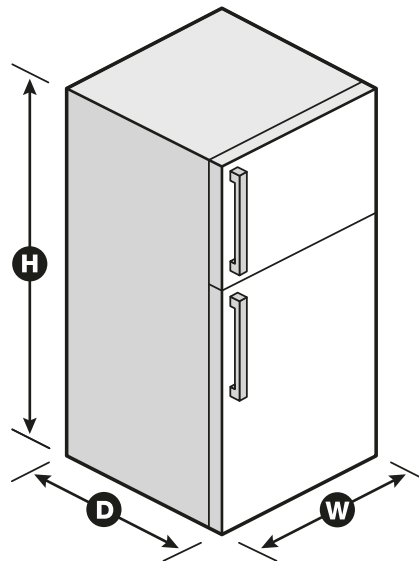

Dimensions

Product Dimensions (H x W x D)	65-7/8" x 28" x 33-1/2"
Depth with Door Open 90°	56-3/4"
Cutout Dimensions	Allow extra 1/2" on sides and top Allow extra 1" on rear

Reference Material

- [Dimension Guide](#)
- [Use & Care Guide](#)
- [Energy Guide](#)
- [Warranty](#)

Keep items ice cold with controls that adjust the freezer temperature.

*Based on 12-month average of unit sales. Refrigeration, Cooking, Dishwashers and Laundry appliances. TraQline 2018. NOTE: Dimensions are for planning purposes only. For complete details, see Installation Instructions packed with product. Specifications subject to change without notice. ©/™ © 2020. All rights reserved. Printed in the U.S.A. D200052XXC. WRT106TFDSPECSHEETV01.