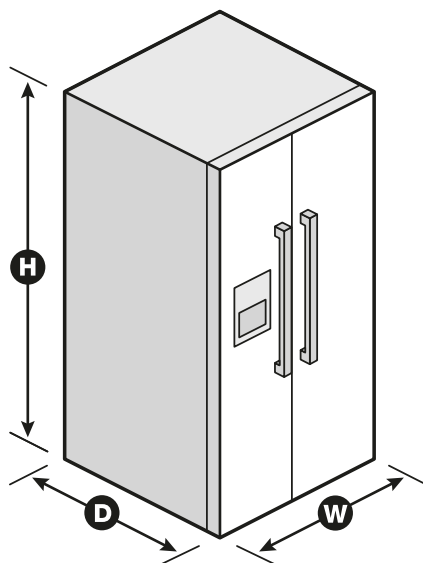

Reference Material

[Dimension Guide](#)

[Install Guide](#)

[Energy Guide](#)

[Warranty](#)

*Based on 12-month average of unit sales. Refrigeration, Cooking, Dishwashers and Laundry appliances. TraQline 2018. NOTE: Dimensions are for planning purposes only. For complete details, see Installation Instructions packed with product. Specifications subject to change without notice.

®/™ © 2020. All rights reserved. Printed in the U.S.A. D200052XXC. WRS315SDHSPECSHEETV01.