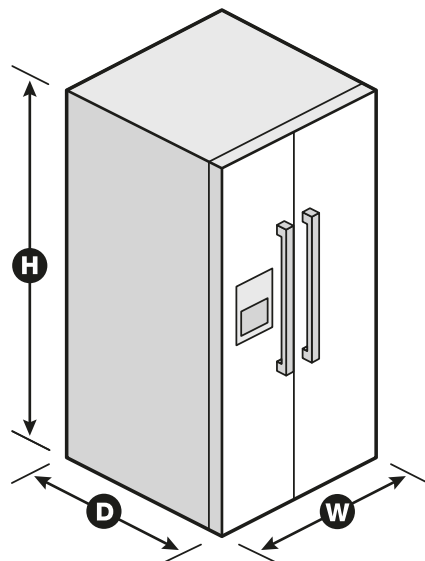

Dimensions

Product Dimensions (H x W x D)	66-5/8" x 32-3/4" x 33-5/8"
Depth with Door Open 90°	49-5/16"
Cutout Dimensions	Allow extra 1/2" on sides and top Allow extra 1" on rear

Reference Material

- [Dimension Guide](#)
- [Install Guide](#)
- [Energy Guide](#)
- [Warranty](#)

Key Features & Benefits

Can Caddy

Free up shelf space and get more flexibility using this in-door can caddy that holds either cans or bottles.

Frameless Glass Shelves

Store more items on each shelf with wall-to-wall frameless glass shelves, which offer greater storage flexibility.

Adjustable Gallon Door Bins

Move these adjustable bins anywhere in the door for increased loading flexibility when and where you need it.

NOTE: Dimensions are for planning purposes only. For complete details, see Installation Instructions packed with product. Specifications subject to change without notice.