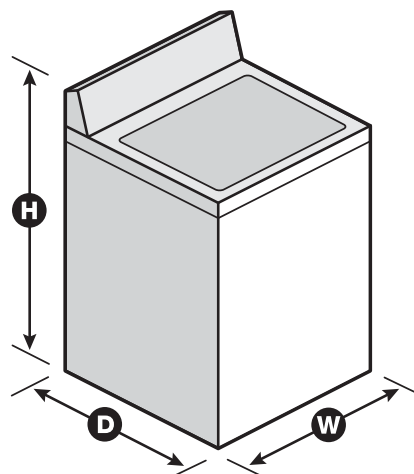

Product Dimensions (H x W x D) 44" x 27" x 26-1/2"

Height with Lid Open 90° 52"

Reference Material

[Dimension Guide](#)

[Install Guide](#)

[Use & Care Guide](#)

[Energy Guide](#)

[Warranty](#)

White Porcelain Tub

This wash basket is designed with smooth porcelain to help prevent even the most delicate fabric from snagging.

Add-a-Garment

Don't worry if you left a few of your items behind. Extra time before the spin cycle starts lets you toss in any missed or forgotten items.