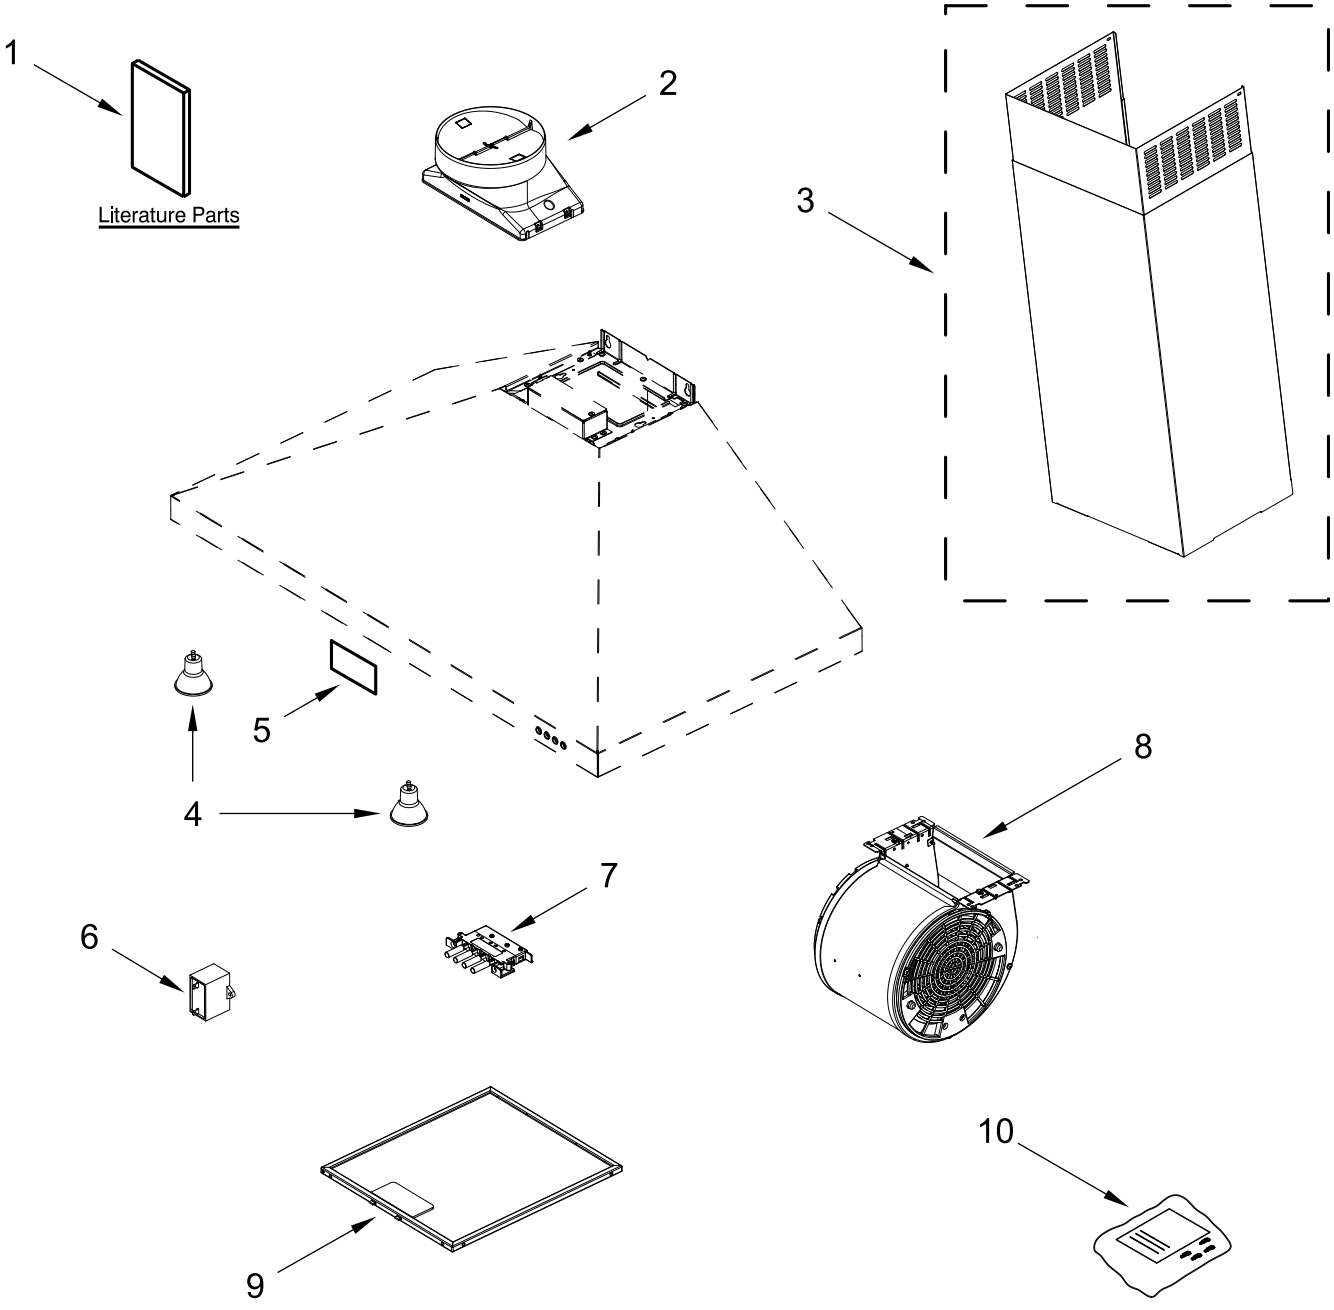

30" and 36" PROFESSIONAL VENT HOOD

MODELS:

GXW7330DXS2 (Stainless)

GXW7336DXS2 (Stainless)

HOOD PARTS

HOOD PARTS

<u>Illus. No.</u>	<u>Part No.</u>	<u>Description</u>	<u>Illus. No.</u>	<u>Part No.</u>	<u>Description</u>	<u>Illus. No.</u>	<u>Part No.</u>	<u>Description</u>
1		Literature Parts	6	W11245979	Capacitor (25 MF)	10	W11245986	Hardware, Insatllation
	W10320580	Use & Care Guide		W11245982	Capacitor (16 MF)			ACCESSORIES
2	W10592040	Damper, Hood		W11245981	Capacitor (15 MF)		W10337357	Chimney Extension Kit
3	W11354650	Chimney, Upper and Lower	7	W11245985	Control, Electronic		W10294730	Charcoal Filter Kit
4	W11245984	Lamp, LED	8	W10350820	Assembly, Blower Motor		W10349327	Recirculation Kit (for non-vented installations only)
5		Nameplate	9	W11245983	Filter, Grease			
	W10434972	Grey						