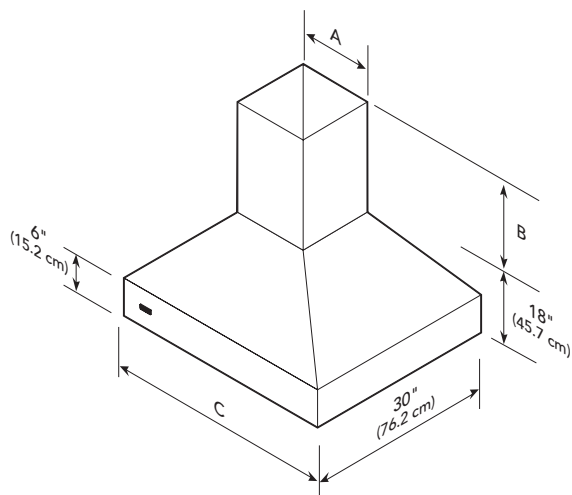

CHIMNEY ISLAND HOODS				
DESCRIPTION	VCIH53608	VCIH54208	VCIH55408	VCIH56608
Duct Cover Width	12" (30.5 cm)	12" (30.5 cm)	18" (45.7 cm)	24" (70.0 cm)
Duct Cover Depth	12" (30.5 cm)			
Duct Cover Height	12" (30.5 cm) or 24" (61.0 cm) or 36" (91.4 cm)			
Number Of Lights	4	4	6	8
Number Of Filters	4	4	6	8
Heat Lamps	N/A			
Interior Ventilator Kits	VINV600	VINV600	VINV1200*	VINV1200*
Exterior Ventilator Kits	DEV900/1200*	DEV900/1200*/1500**	DEV1200*/1500**	DEV1200*/1500**
In-Line Ventilator Kits	DIL1200	DIL1200	DIL1200	DIL1200
Interior Duct Size	7" (17.8 cm)	7" (17.8 cm)	10" (25.4 cm)	10" (25.4 cm)
Exterior Duct Size	10" (24.5 cm)			
Interior—Maximum Amps	4.2/5.2/8.2	5.2/8.2	8.9	9.3
Exterior—Maximum Amps	7.4/4.7	7.4/4.7/5.5	5.6/6.4	6.4/7.4
In-Line—Maximum Amps	4.7/6.5	3.9/5.7	7.4	7.4
Total Watts	47 watts			

Please do not prepare installation from brochure data only. See installation instructions for important clearance/installation information.

A	
36" W	12" (30.5 cm)
42" W	12" (30.5 cm)
54" W	18" (45.7 cm)
66" W	24" (70.0 cm)

B	
36" W.	12" (30.5 cm) or
42" W.	24" (61.0 cm) or
54" W.	36" (91.4 cm) or
66" W.	36" (91.4 cm)

C	
36" W	35-7/8" (91.1 cm)
42" W	41-7/8" (106.4 cm)
54" W	53-7/8" (136.8 cm)
66" W	65-7/8" (167.3 cm)

VIKING RANGE, LLC 111 FRONT STREET GREENWOOD, MISSISSIPPI 38930 USA