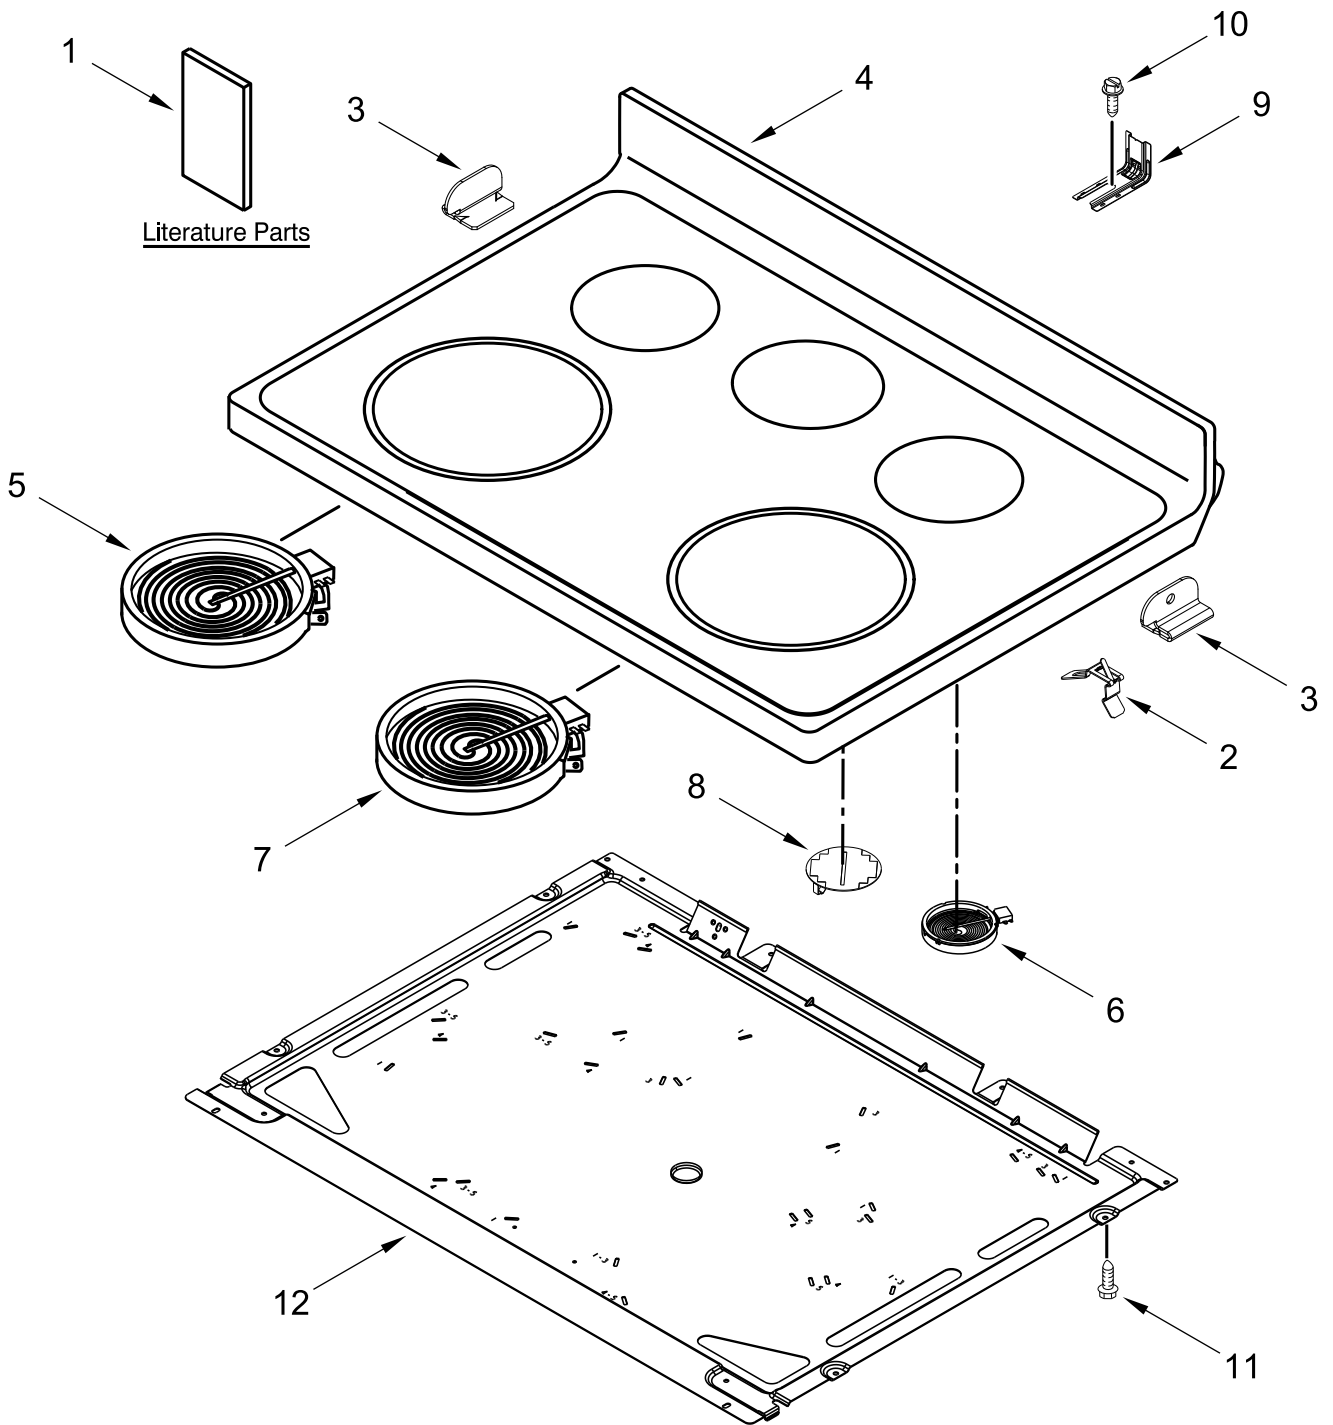

30" FREESTANDING ELECTRIC RANGE

MODELS:

WFE505W0HB3 (Black)
WFE505W0HW3 (White)

COOKTOP PARTS

COOKTOP PARTS

<u>Illus. No.</u>	<u>Part No.</u>	<u>Description</u>	<u>Illus. No.</u>	<u>Part No.</u>	<u>Description</u>	<u>Illus. No.</u>	<u>Part No.</u>	<u>Description</u>
1		Literature Parts	5	W10275048	Element (3000/1400W)	12	W10691223	Pan, Radiant Element
	W11333124	Use and Care Guide			(Left Front)			FOLLOWING PARTS NOT ILLUSTRATED
	W11333088	Installation Instructions	6	W10248261	Element (1200W)		W11452624	Harness, Main
	W11326982	Diagram, Wiring			(Left Rear and Right Rear)		W11134592	Harness, Warm Zone
	W11351201	Tech Sheet	7	W10248262	Element (2500W)		W11134551	Harness, Cooktop (Right)
2	W10225448	Spring, Element			(Right Front)		W11134603	Harness, Cooktop (Left)
3	W10607641	Bracket, Cooktop (Left)	8	W10799048	Element, Warm Zone			
	W10607642	Bracket, Cooktop (Right)			(Center)			
4		Cooktop	9	W11379945	Bracket, Anti-Tip			
	W11034825	Black	10	7101P485-60	Screw, Anti-Tip Kit			
	W11034824	White	11	3196169	Screw			

CONTROL PANEL PARTS

CONTROL PANEL PARTS

<u>Illus.</u> <u>No.</u>	<u>Part No.</u>	<u>Description</u>	<u>Illus.</u> <u>No.</u>	<u>Part No.</u>	<u>Description</u>	<u>Illus.</u> <u>No.</u>	<u>Part No.</u>	<u>Description</u>
1		Endcap	4	W10434452	Switch, Infinite (Dual)	6		Control, Electronic (LCX)
	W11130372	Black (Left)			(Left Front)		W11511579	Black
	W11130379	Black (Right)		3148951	Switch, Infinite		W11428349	White
	W11130371	White (Left)			(Left Rear and Right	7		Knob
	W11130378	White (Right)			Rear)		W11022718	Black
2	W10695491	Bracket, Control		3148954	Switch, Infinite		W11022720	White
3		Panel, Console			(Orange)	8	W10134247	Shield, Heat
	W11027374	Black			(Right Front)	9	3400882	Screw
	W11027375	White	5	3196169	Screw	10	8272473	Cover, Upper Rear
						11	W10525121	Bracket, Console Mounting