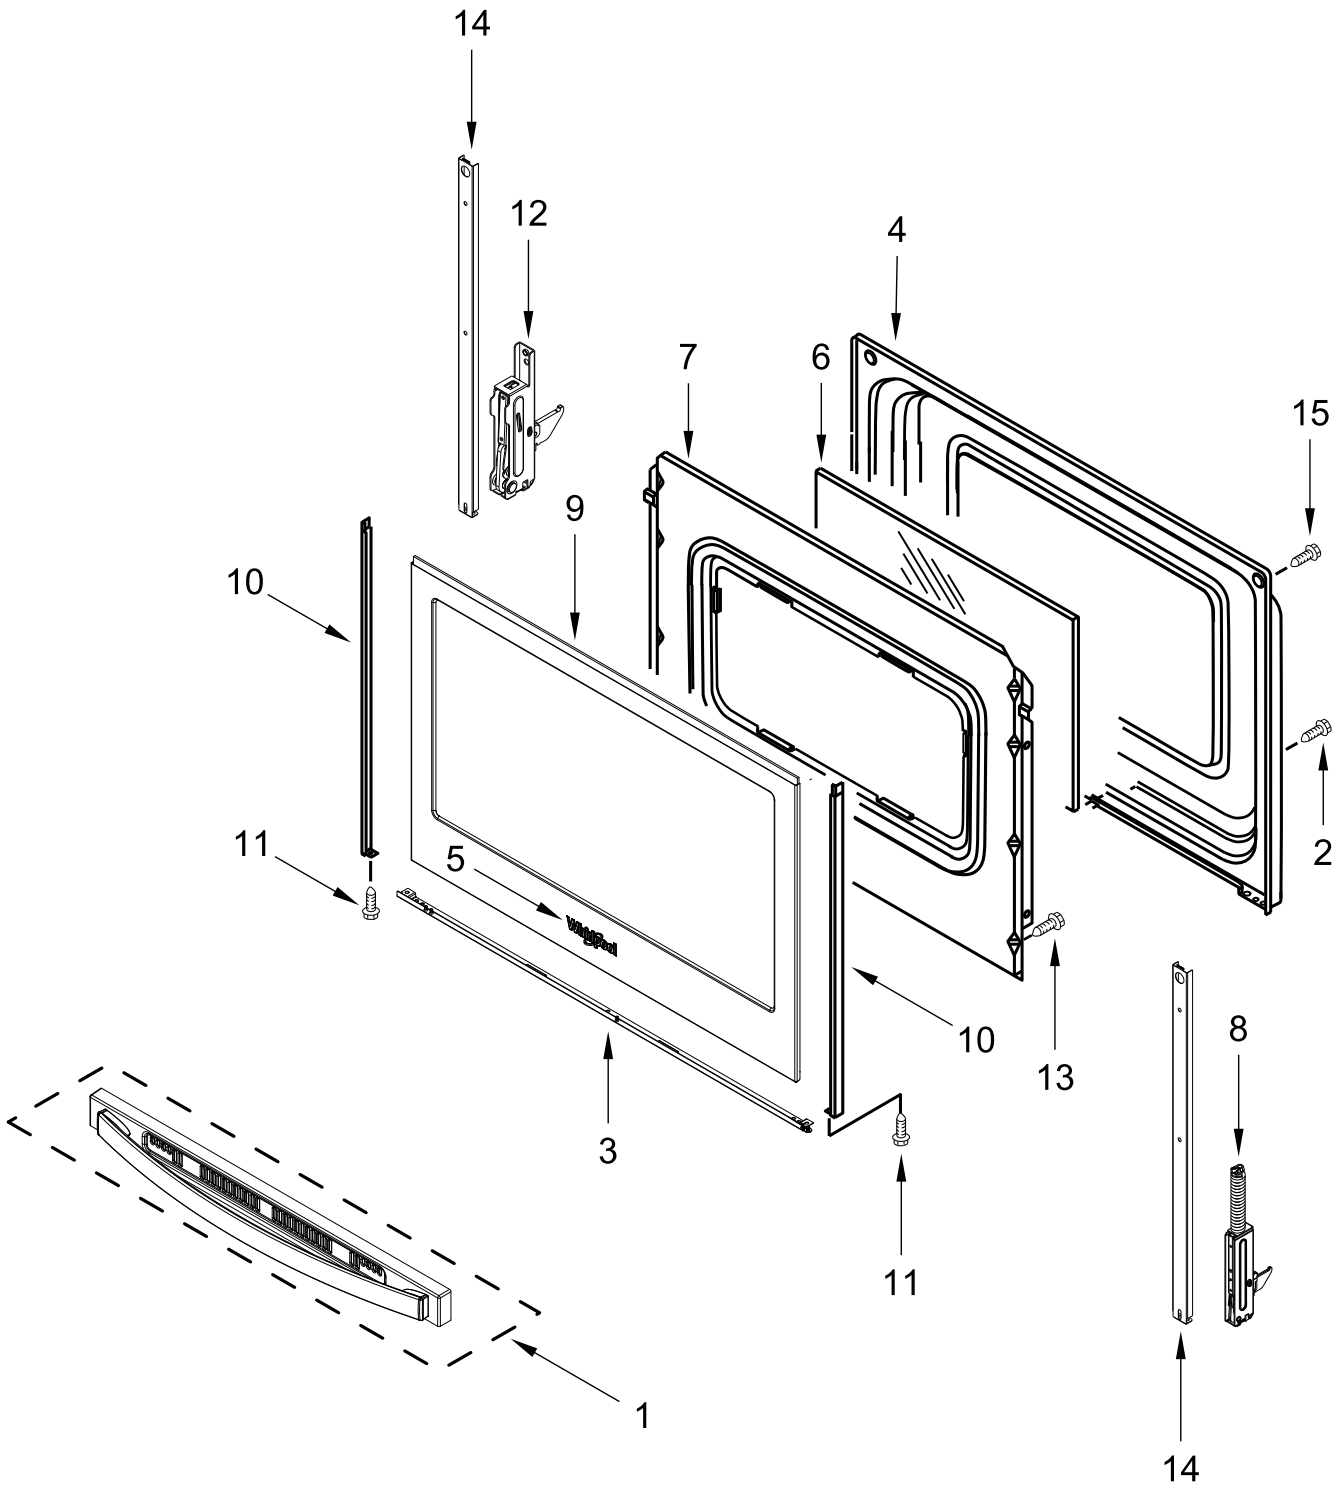

DOOR PARTS

DOOR PARTS

<u>Illus.</u> <u>No.</u>	<u>Part No.</u>	<u>Description</u>	<u>Illus.</u> <u>No.</u>	<u>Part No.</u>	<u>Description</u>	<u>Illus.</u> <u>No.</u>	<u>Part No.</u>	<u>Description</u>
1		Handle and Vent Assembly	7	9761505	Retainer, Insulation	11	W10327235	Screw
	W11242949	Black	8	W10299225	Hinge, Active	12	W10299227	Hinge, Door (Passive)
	W11242947	White	9		Glass Assembly, Outer Door	13	W10031780	Screw
2	W10031790	Screw		W10884159	Black	14	W11379944	Strap, Door
3		Trim, Lower Door		W10409945	White	15	W10200660	Screw
	8523177	Black	10		Trim, Side			
	8523175	White		W10746436	Black (Left)			
4	9761344	Liner, Door		W10746435	Black (Right)			
5	W10884775	Badge		8523172	White (Left)			
6	W11367326	Glass, Inner		8523166	White (Right)