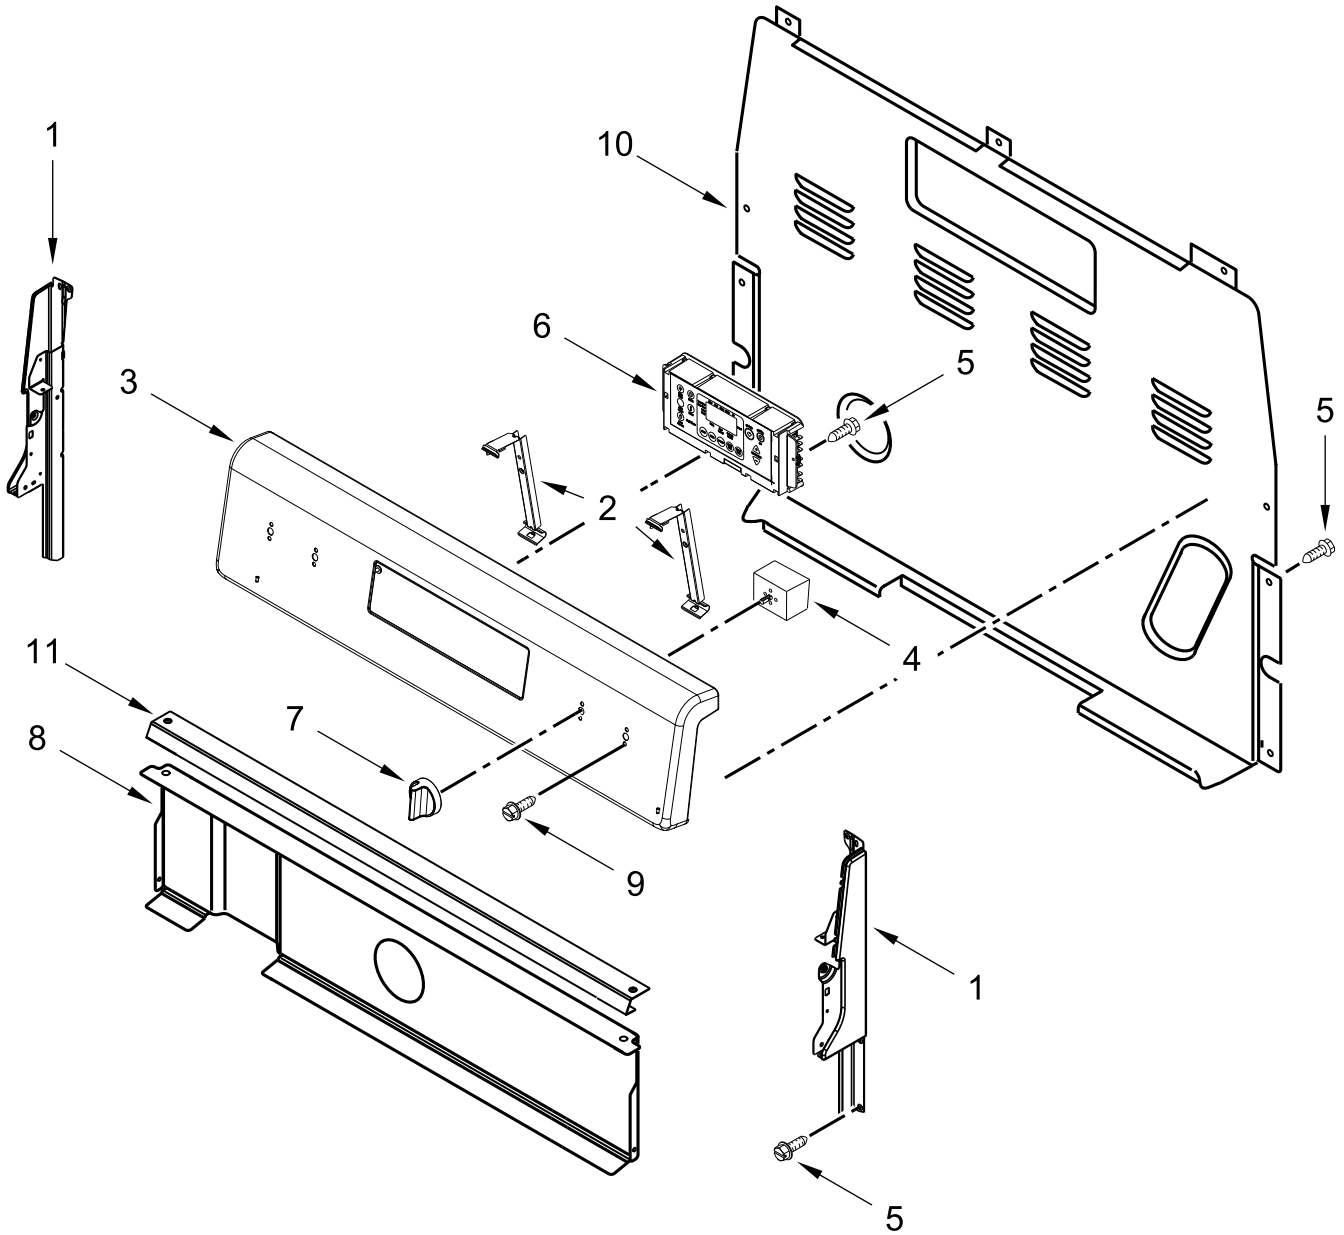

30" FREESTANDING ELECTRIC RANGE

MODELS:

WFE505W0HB3 (Black)
WFE505W0HW3 (White)

COOKTOP PARTS

COOKTOP PARTS

<u>Illus. No.</u>	<u>Part No.</u>	<u>Description</u>	<u>Illus. No.</u>	<u>Part No.</u>	<u>Description</u>	<u>Illus. No.</u>	<u>Part No.</u>	<u>Description</u>
1		Literature Parts	5	W10275048	Element (3000/1400W)	12	W10691223	Pan, Radiant Element
	W11333124	Use and Care Guide			(Left Front)			FOLLOWING PARTS NOT ILLUSTRATED
	W11333088	Installation Instructions	6	W10248261	Element (1200W)		W11452624	Harness, Main
	W11326982	Diagram, Wiring			(Left Rear and Right Rear)		W11134592	Harness, Warm Zone
	W11351201	Tech Sheet	7	W10248262	Element (2500W)		W11134551	Harness, Cooktop (Right)
2	W10225448	Spring, Element			(Right Front)		W11134603	Harness, Cooktop (Left)
3	W10607641	Bracket, Cooktop (Left)	8	W10799048	Element, Warm Zone			
	W10607642	Bracket, Cooktop (Right)			(Center)			
4		Cooktop	9	W11379945	Bracket, Anti-Tip			
	W11034825	Black	10	7101P485-60	Screw, Anti-Tip Kit			
	W11034824	White	11	3196169	Screw			

CONTROL PANEL PARTS

CONTROL PANEL PARTS

<u>Illus.</u> <u>No.</u>	<u>Part No.</u>	<u>Description</u>	<u>Illus.</u> <u>No.</u>	<u>Part No.</u>	<u>Description</u>	<u>Illus.</u> <u>No.</u>	<u>Part No.</u>	<u>Description</u>
1		Endcap	4	W10434452	Switch, Infinite (Dual)	6		Control, Electronic (LCX)
	W11130372	Black (Left)			(Left Front)		W11511579	Black
	W11130379	Black (Right)		3148951	Switch, Infinite		W11428349	White
	W11130371	White (Left)			(Left Rear and Right	7		Knob
	W11130378	White (Right)			Rear)		W11022718	Black
2	W10695491	Bracket, Control		3148954	Switch, Infinite		W11022720	White
3		Panel, Console			(Orange)	8	W10134247	Shield, Heat
	W11027374	Black			(Right Front)	9	3400882	Screw
	W11027375	White	5	3196169	Screw	10	8272473	Cover, Upper Rear
						11	W10525121	Bracket, Console Mounting