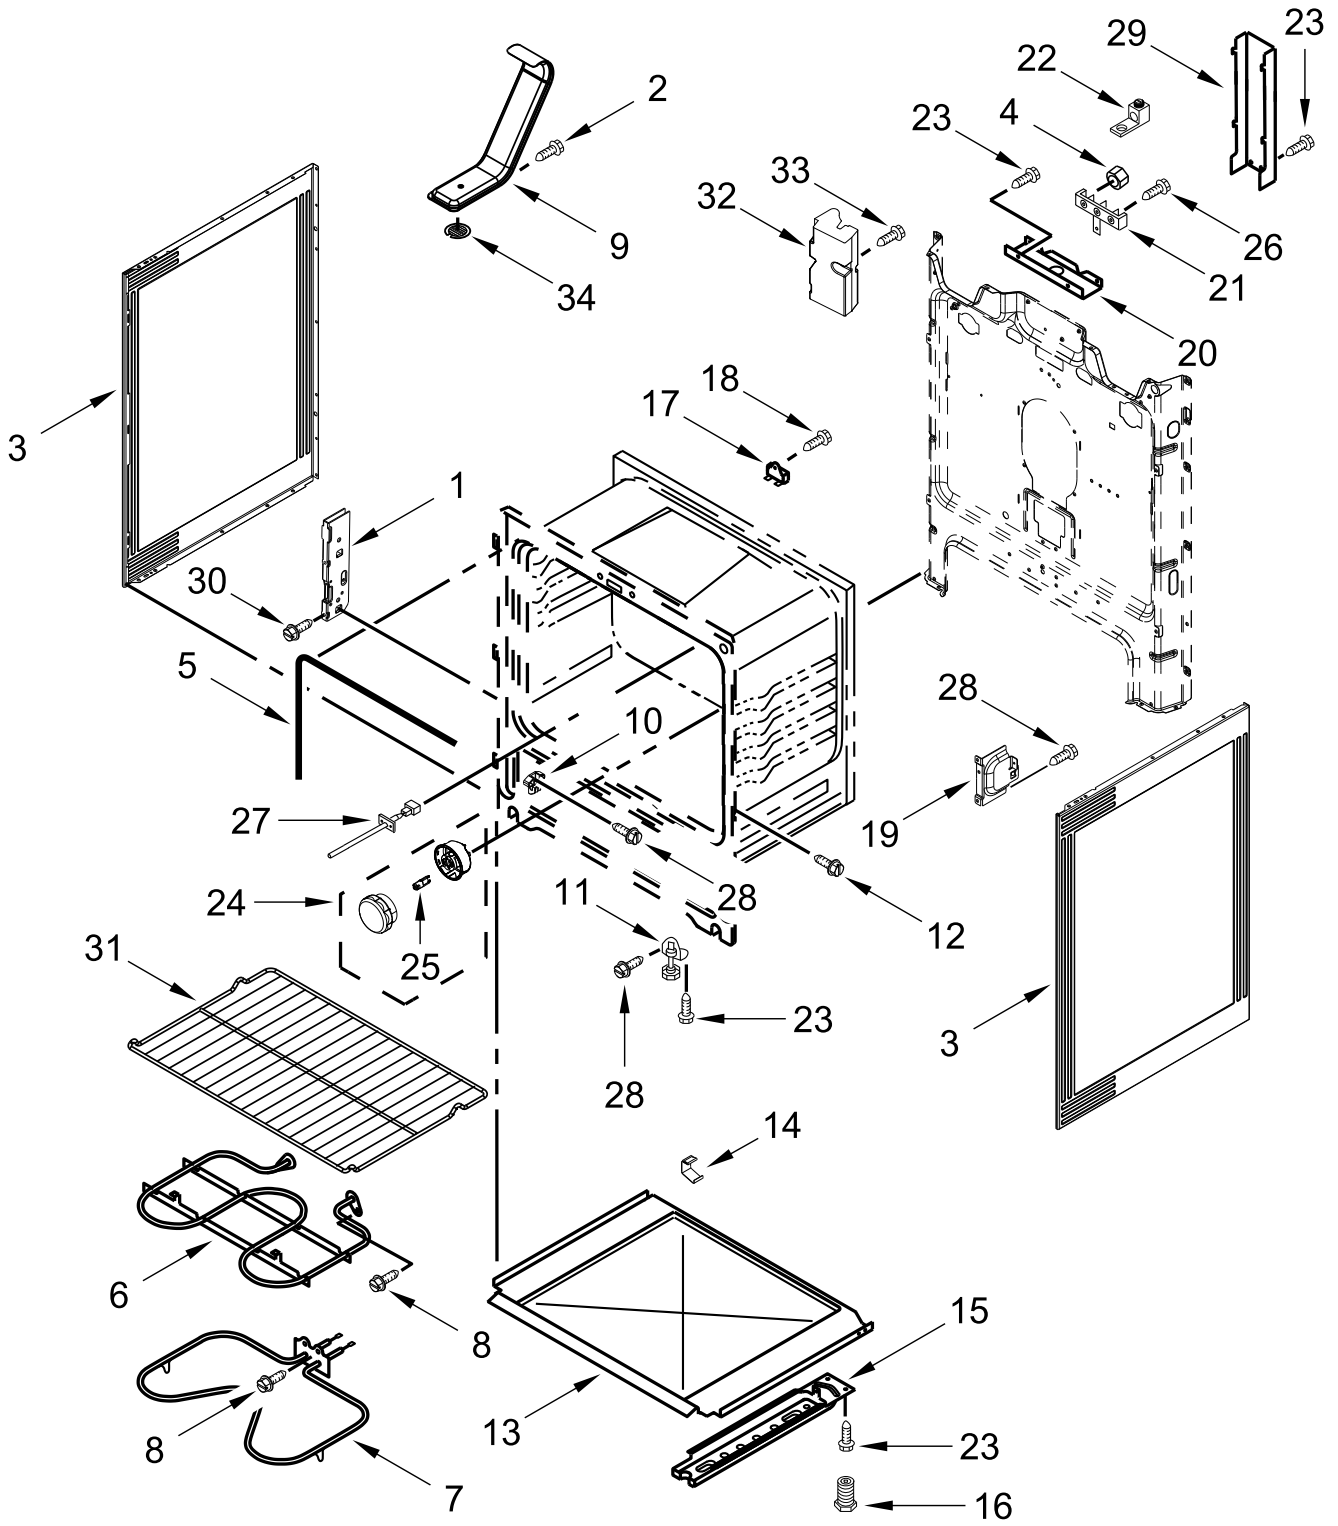

CHASSIS PARTS

CHASSIS PARTS

<u>Illus. No.</u>	<u>Part No.</u>	<u>Description</u>	<u>Illus. No.</u>	<u>Part No.</u>	<u>Description</u>	<u>Illus. No.</u>	<u>Part No.</u>	<u>Description</u>
1	W10289077	Receiver, Hinge	15	W10390007	Base Rail Assembly (Right)	27	W10181986	Sensor, Oven
2	W10362924	Screw				28	3196169	Screw
3		Panel, Side		W10390008	Base Rail Assembly (Left)	29	W10326122	Cover, Terminal Block
	W10162245	Black				30	W10031780	Screw
	W10575396	White	16	W10058460	Foot, Leveling	31	W11173792	Rack, Oven
4	3400029	Nut	17	3196548	Fuse, Thermal	32	W10910404	Counterweight
5	W10129032	Seal, Door	18	3196172	Screw	33	W11034869	Screw
6	9757340	Element, Broil	19	W10404688	Clip, Oven Support	34	9761301	Screen, Vent
7	W11111743	Element, Bake	20	3186034	Bracket, Service			FOLLOWING PARTS NOT ILLUSTRATED
8	3196154	Screw	21	W10245259	Block, Terminal		8273263	Insulation, Wrap
9	W10134285	Tube, Vent	22	W10281322	Kit, Bare Wire Adapter Block		8272611	Insulation, Back
10	W10674705	Glide, Drawer Front					W10333344	Insulation, Flue
11	W10341186	Front Foot Assembly	23	3196178	Screw			
12	W10067840	Screw	24	W11430367	Light Assembly			
13	8054068	Retainer, Insulation	25	W10571723	Bulb, Halogen 40 Watts			
14	W10137382	Clip, Panel	26	3400016	Screw