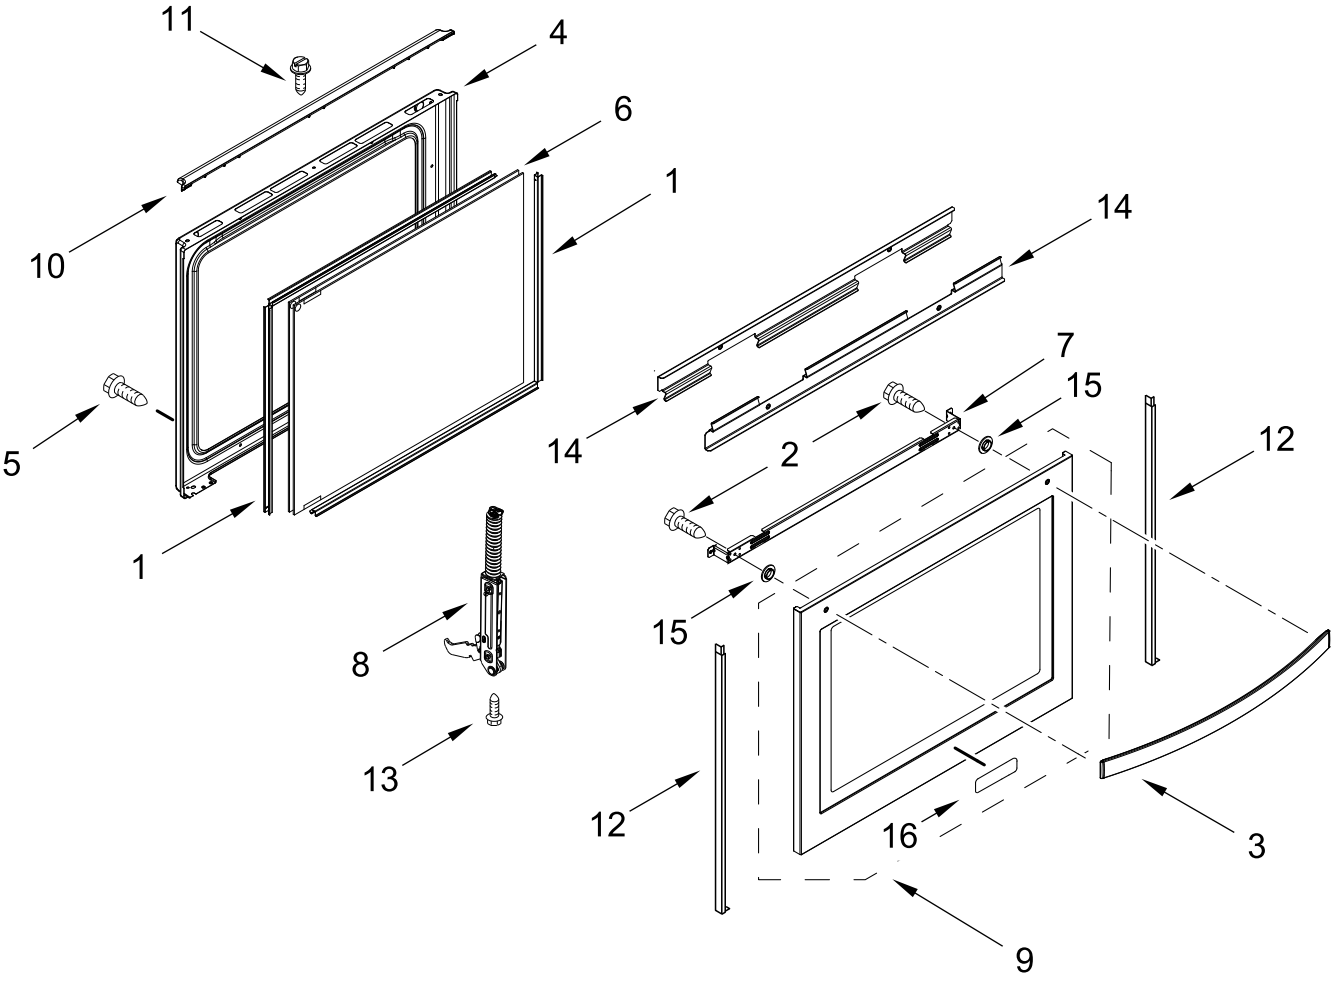

DOOR PARTS

DOOR PARTS

<u>Illus.</u> <u>No.</u>	<u>Part No.</u>	<u>Description</u>	<u>Illus.</u> <u>No.</u>	<u>Part No.</u>	<u>Description</u>	<u>Illus.</u> <u>No.</u>	<u>Part No.</u>	<u>Description</u>
1	W10813142	Spacer, Glass	9		Glass Assembly, Outer Door	15	W10319024	Washer, Door
2	W11091878	Screw				16	W10884775	Nameplate
3		Handle, Door		W10864214	Stainless			
	W10918786	Stainless		W10888239	Black Stainless			
	W10903342	Black Stainless	10		Vent, Trim			
4	W10826568	Liner, Door		W10887939	Black			
5	W10031790	Screw	11	W10327235	Screw			
6	W11088591	Glass, Inner	12	W10813139	Rail, Vertical Support			
7	W10541911	Bracket, Glass Upper Handle	13	W10031780	Screw			
8	W10885519	Hinge, Door (Active)	14	W10813140	Rail, Horizontal Support