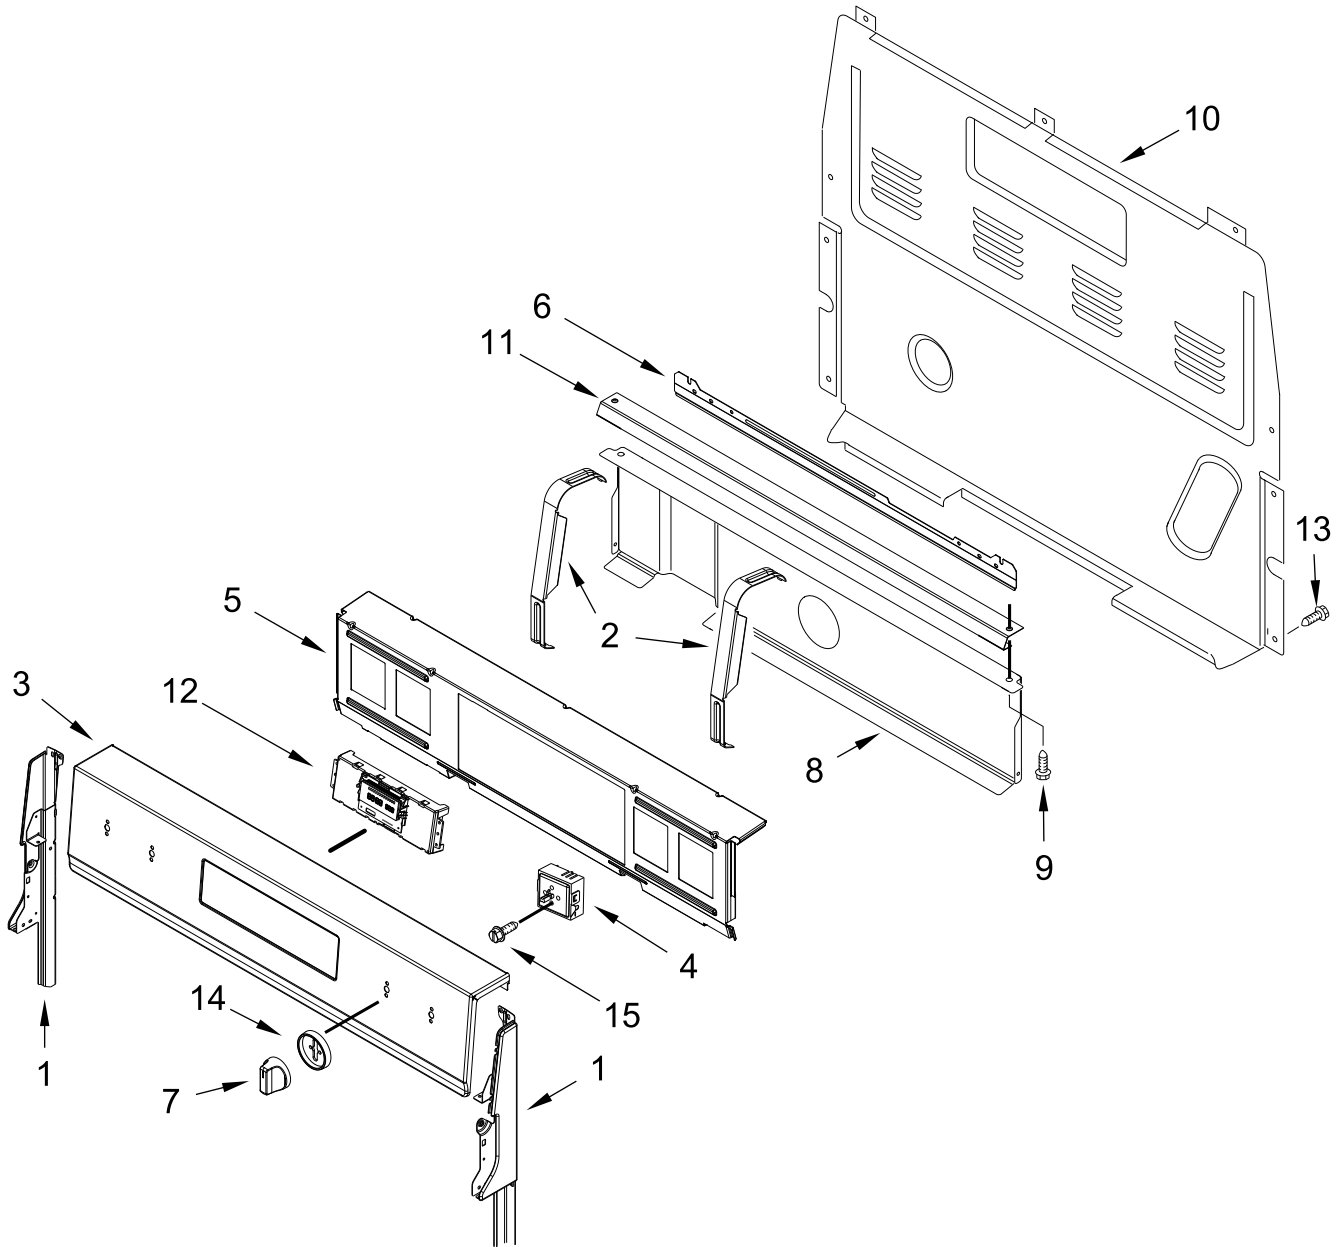

30" ELECTRIC FREESTANDING STANDARD CLEAN RANGE

MODELS:

WFE775H0HZ1 (Stainless)

WFE775H0HV1 (Black Stainless)

COOKTOP PARTS

COOKTOP PARTS

<u>Illus. No.</u>	<u>Part No.</u>	<u>Description</u>	<u>Illus. No.</u>	<u>Part No.</u>	<u>Description</u>	<u>Illus. No.</u>	<u>Part No.</u>	<u>Description</u>
1		Literature Parts	5	W10342780	Element (1300W) (Left Rear)	8	W10306542	Bracket, Anti-Tip
	W11085337	Instructions, Installation		8273994	Element (1200W) (Right Rear)	9	7101P485-60	Screw, Anti-Tip Kit
	W11085357	Use and Care Guide		W10275048	Element (3000/1400W) (Right Front)			FOLLOWING PARTS NOT ILLUSTRATED
	W11096111	Tech Sheet (English)		W10799048	Element, Warm Zone (Center Rear)	W11176667		Harness, Main
	W11096059	Wiring Diagram		W10711900	Element (3000W) (Left Front)	W11134592		Harness, Warm Zone
2	W10225448	Spring, Element				W11176668		Harness, Cooktop (Right)
3	W10607641	Bracket, Cooktop (Left)				W11176669		Harness, Cooktop (Left)
	W10607642	Bracket, Cooktop (Right)	6	3196169	Screw			
4		Cooktop	7	W10691223	Pan, Radiant Element			
	W10865058	Black						

CONTROL PANEL PARTS

CONTROL PANEL PARTS

<u>Illus.</u> <u>No.</u>	<u>Part No.</u>	<u>Description</u>	<u>Illus.</u> <u>No.</u>	<u>Part No.</u>	<u>Description</u>	<u>Illus.</u> <u>No.</u>	<u>Part No.</u>	<u>Description</u>
1		Endcap	5	W10901802	Panel, Backer	12		Electronic, Control (LCX)
	W11213290	Black (Left)	6		Bracket, Eye Brow			
	W11213292	Black (Right)		W11051312	Black		W10885938	Black
2	W10856361	Bracket, Control	7		Knob	13	3196178	Screw
3		Console		W10917219	Stainless	14		Bezel
	W10869985	Stainless		W10917220	Black Stainless		W10918419	Stainless
	W10881622	Black Stainless	8	W10134247	Shield, Heat		W10917223	Black Stainless
4	W10437092	Switch, Infinite (Left Front & Right Front)	9	3400882	Screw	15	W10498399	Screw
	W10578768	Switch, Infinite (Right Rear)	10	8272473	Cover, Upper Rear			
	W10437094	Switch, Infinite (Left Rear)	11	W10525121	Bracket, Console Mounting			