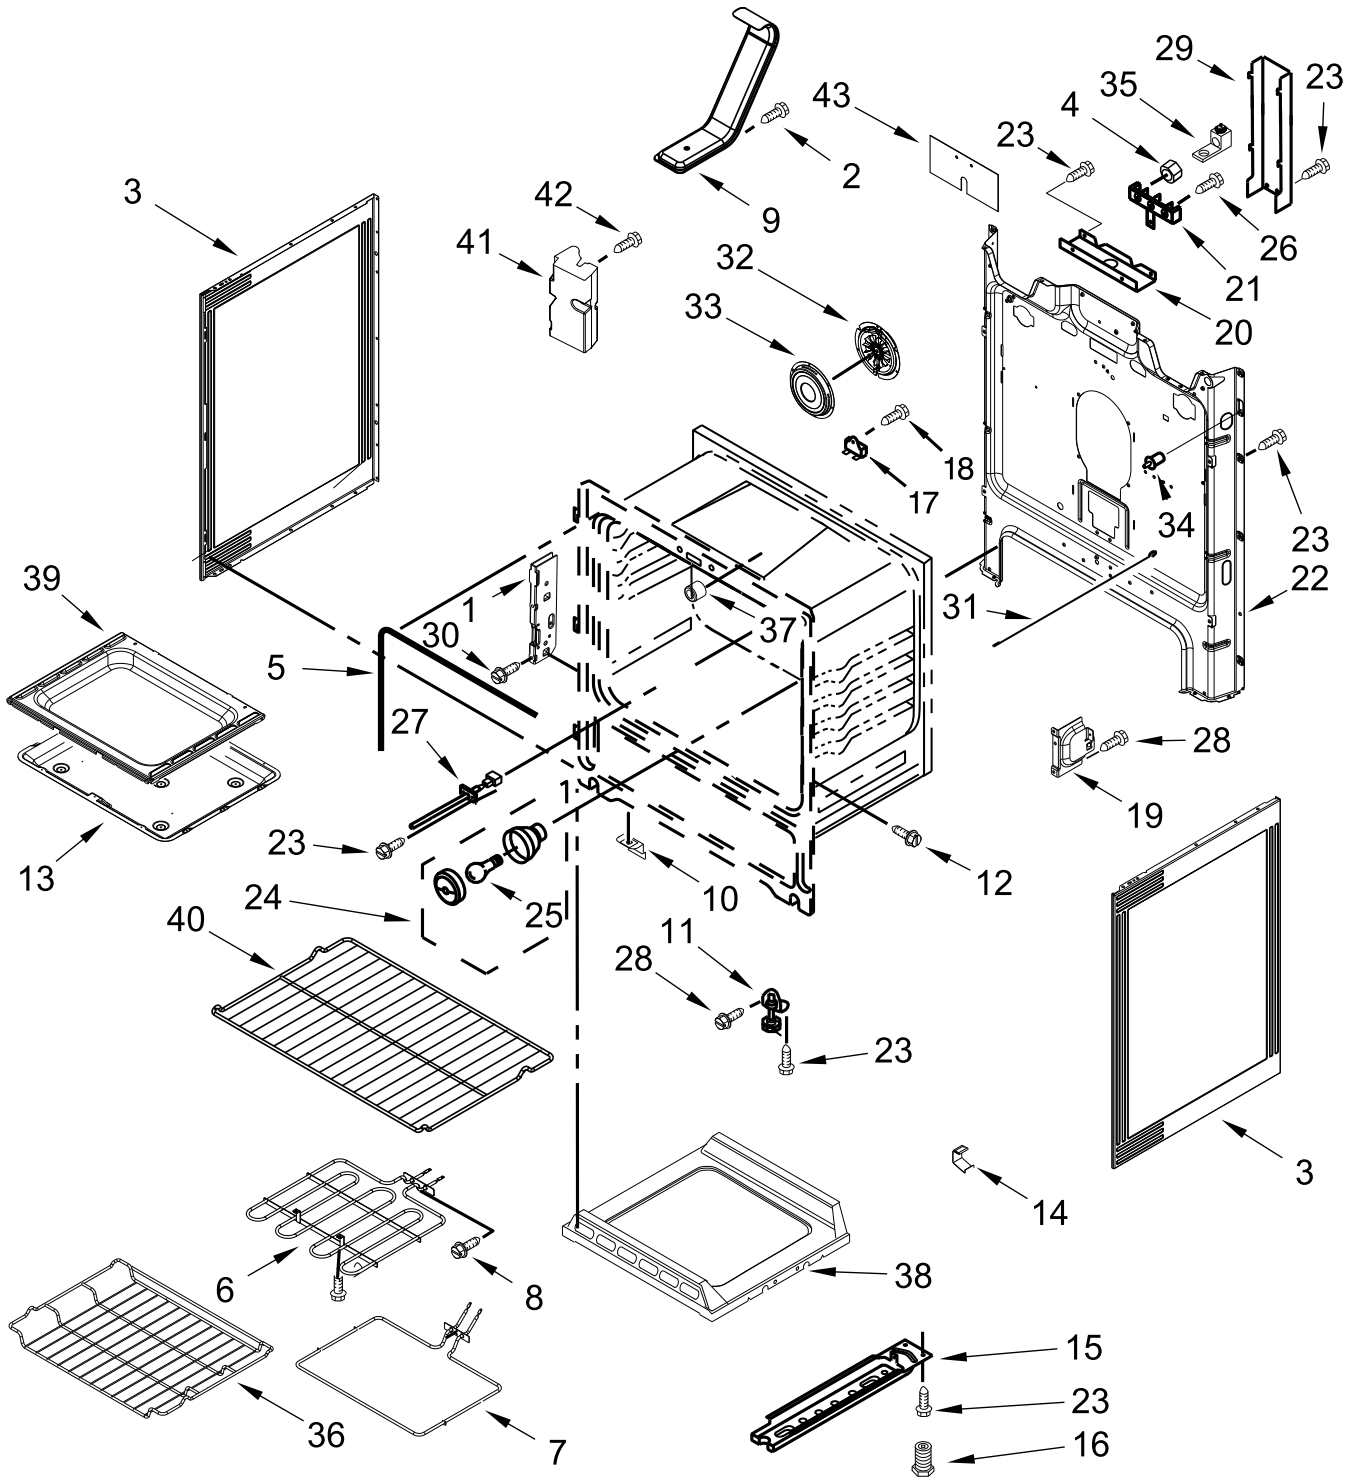

CHASSIS PARTS

CHASSIS PARTS

<u>Illus. No.</u>	<u>Part No.</u>	<u>Description</u>	<u>Illus. No.</u>	<u>Part No.</u>	<u>Description</u>	<u>Illus. No.</u>	<u>Part No.</u>	<u>Description</u>
1	W10289077	Receiver, Hinge	17	3196548	Fuse, Thermal	35	W10281322	Kit, Bare Wire Adapter Block
2	3196165	Screw	18	3196172	Screw			
3		Panel, Side	19	W10273002	Bracket, Oven Support	36	W10289145	Rack, Oven (Gull-Wing)
	W10162245	Black	20	3186034	Bracket, Service			
4	3400029	Nut	21	W10245259	Block, Terminal	37	9758701	Spacer, Door
5	W10162385	Gasket, Door	22	W10273169	Back, Main	38	W10726740	Shield, Heat
6	W10544951	Element, Broil	23	3196178	Screw	39	W10774446	Bottom, Oven
7	W10774342	Element, Bake	24	W11175594	Assembly, Light	40	W10531060	Rack, Oven
8	W10362924	Screw	25	W10571723	Bulb, Halogen 40 Watts	41	W10910404	Counterweight
9	W10134285	Tube, Vent				42	W11034869	Screw
10	W10035900	Support, Oven Bottom	26	3400016	Screw	43	W10655441	Shield, Power Cord
11	W10341186	Assembly, Front Foot	27	W10181986	Sensor, Oven			FOLLOWING PARTS NOT ILLUSTRATED
12	W10067840	Screw	28	3196169	Screw			
13	W10346147	Pan, Bake	29	W10326122	Cover, Terminal Block		W10194393	Insulation, Wrap
14	W10137382	Clip, Panel	30	W10031780	Screw		W10225524	Insulation, Back
15	W10390007	Assembly, Base Rail (Right)	31	W10273192	Rod, Door Switch		W10225523	Insulation, Bottom
	W10390008	Assembly, Base Rail (Left)	32	W10756304	Assembly, Convection		4820F015-59	Insulation, Strap
16	W10058460	Foot, Leveling	33	W10346154	Cover, Convection			
			34	W10627802	Switch, Door