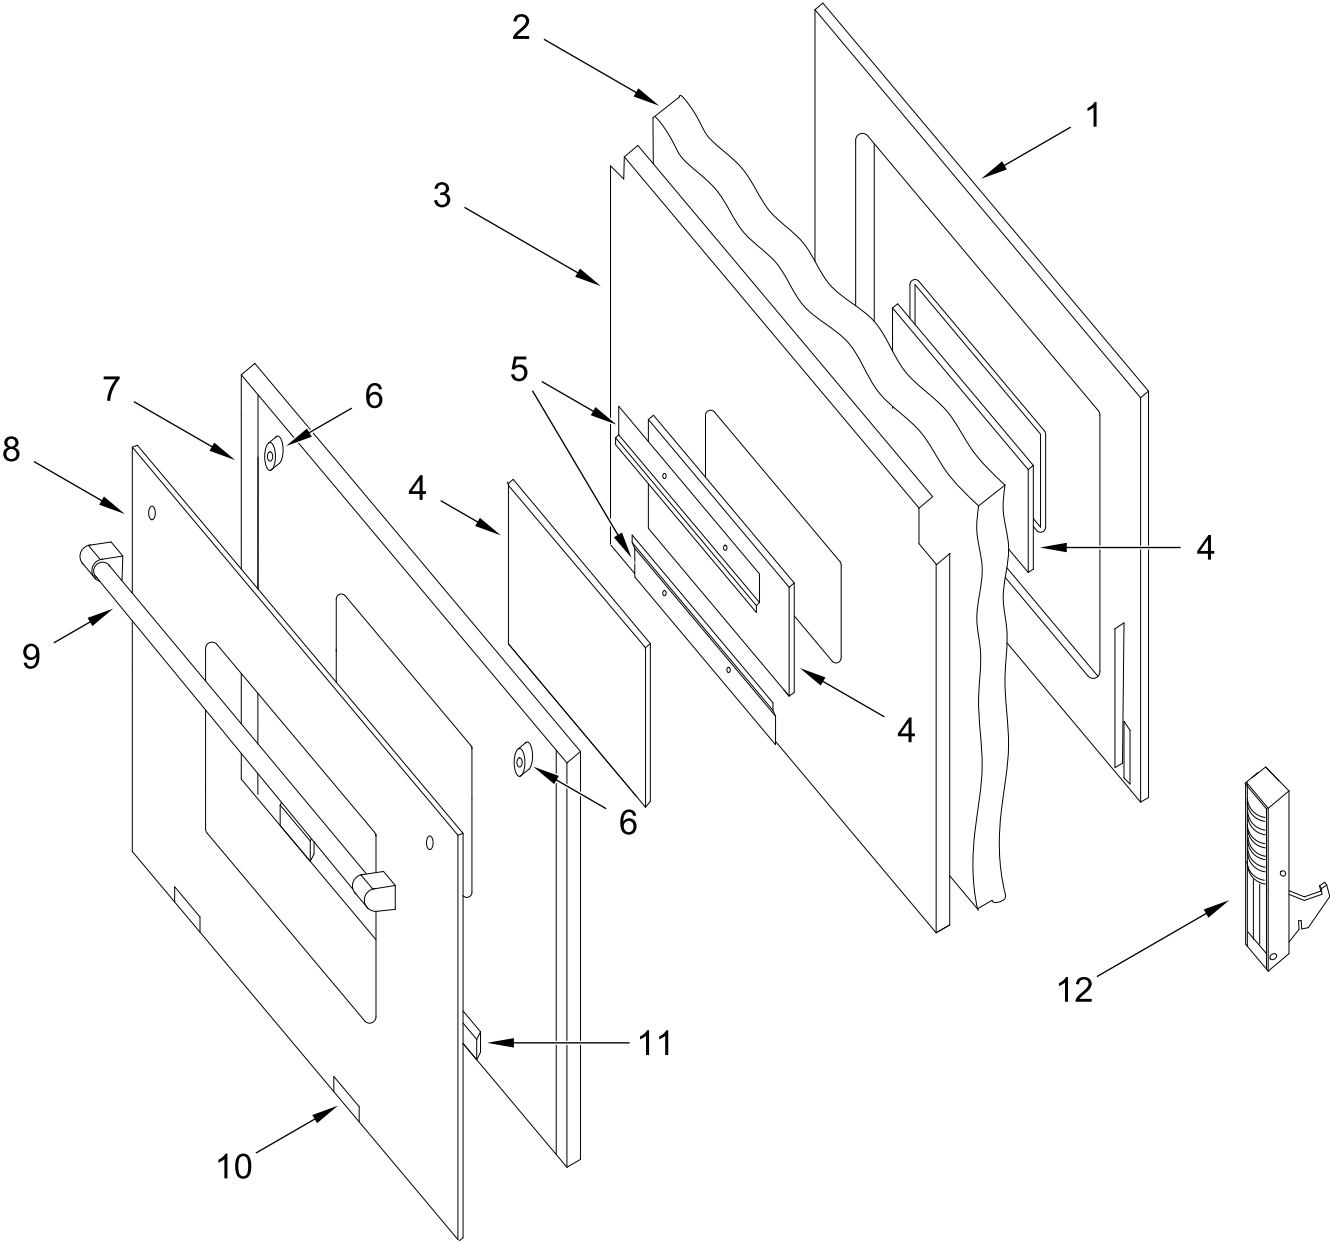

DOOR PARTS

DOOR PARTS

<u>Illus.</u> <u>No.</u>	<u>Part No.</u>	<u>Description</u>
1	W11223440	Liner, Door
2	W11223441	Insulation, Door
3	W11223444	Retainer, Door Insulation
4	W11223445	Glass, Door
5	W11223460	Retainer, Glass

<u>Illus.</u> <u>No.</u>	<u>Part No.</u>	<u>Description</u>
6	W11223466	Spacer
7	W11223451	Panel, Inner Door
8	W11223453	Panel, Outer Door
9	W11223454	Handle, Door
10	W11223469	Clip, Glass Retainer

<u>Illus.</u> <u>No.</u>	<u>Part No.</u>	<u>Description</u>
11	W11223467	Spacer, Flat
12	W11223459	Hinge, Oven Door