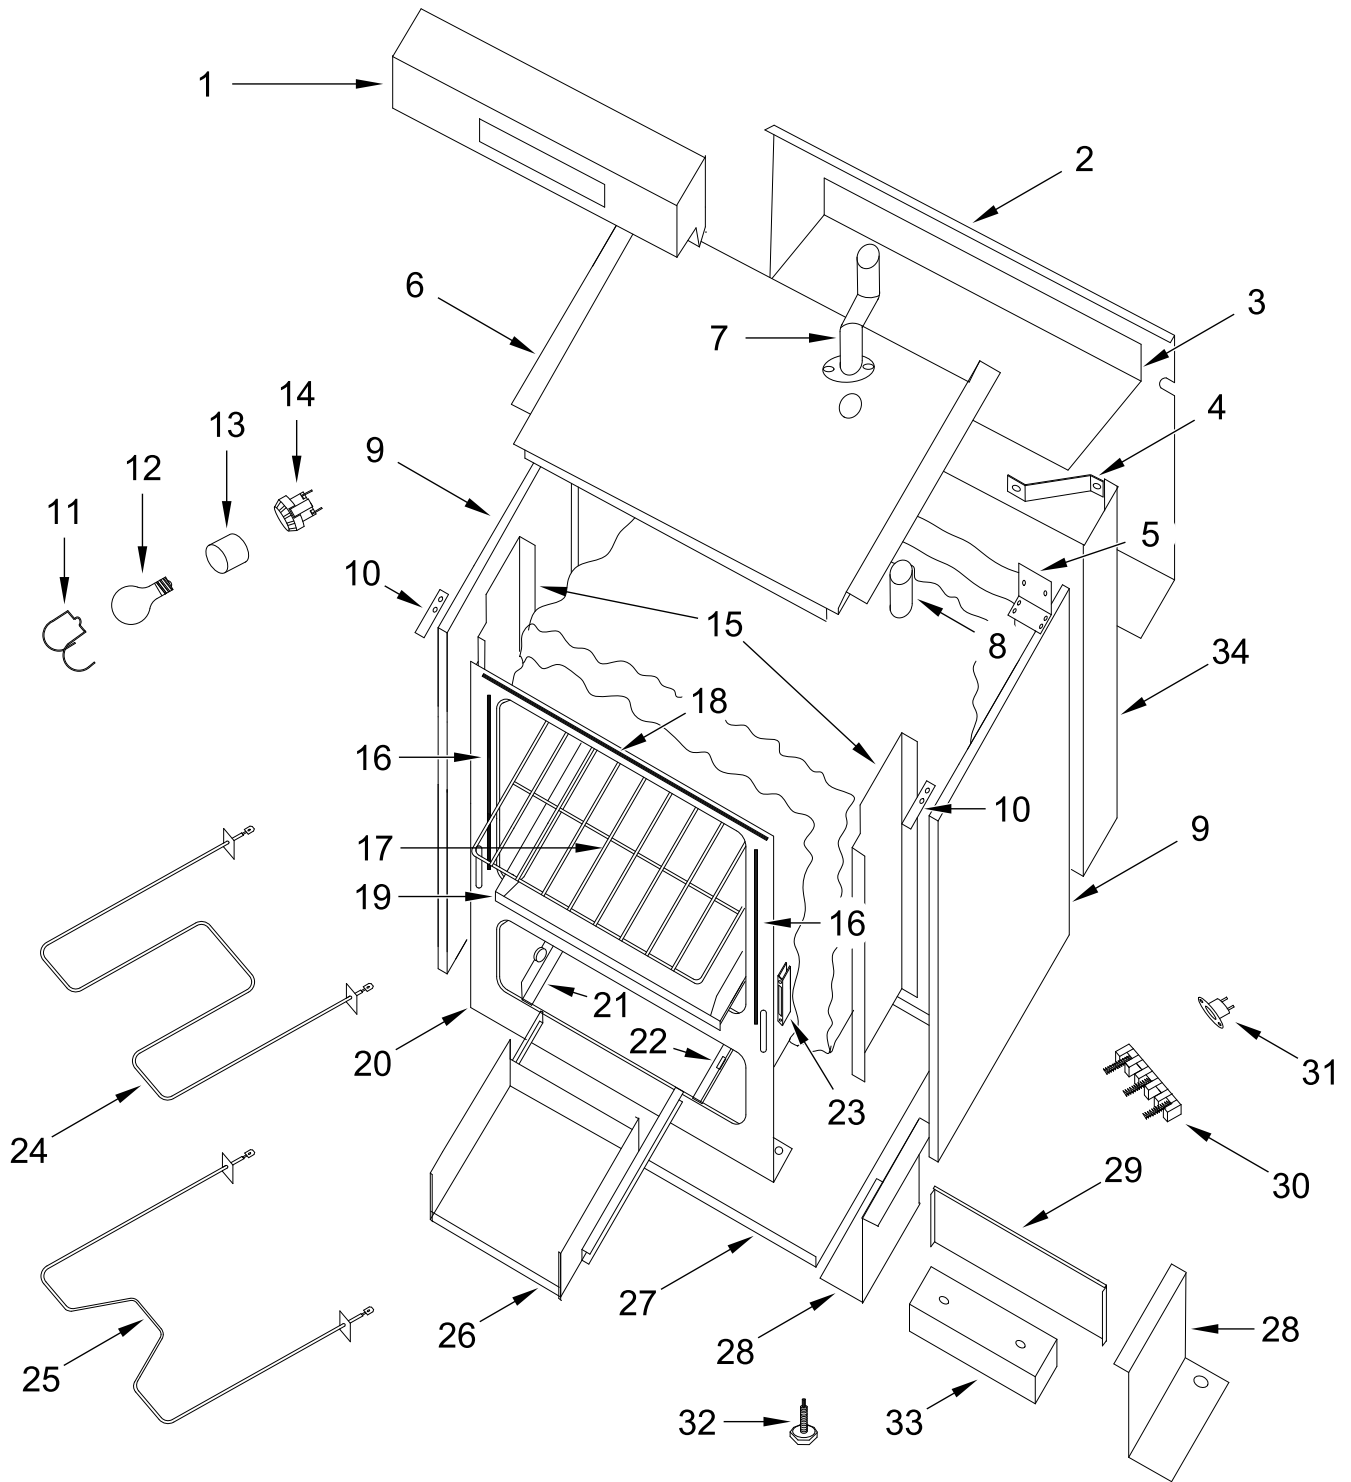

CHASSIS PARTS

CHASSIS PARTS

<u>Illus. No.</u>	<u>Part No.</u>	<u>Description</u>	<u>Illus. No.</u>	<u>Part No.</u>	<u>Description</u>	<u>Illus. No.</u>	<u>Part No.</u>	<u>Description</u>
1	W11222948	Backguard, Vented	13	W11223424	Socket, Bulb	27	W11222953	Bottom, Main
2	W11223003	Cover, Rear	14	4364091	Receptacle, Light	28	W11222995	Support, Rear Side
3	W11223018	Deflector, Moisture	15	W11222969	Baffle, Inner Side	29	W11222996	Cross Brace, Rear
4	W11223015	Brace, Back	16	W11222989	Gasket, Oven Side	30	4364187	Block, Terminal
5	W11222997	Retainer, Rear Top	17	W11222957	Rack, Oven	31	4364176	Switch, Limit
6	W11222952	Bottom, Burner Box	18	W11222984	Gasket, Oven Top	32	4364080	Leg, Leveler
7	W11222980	Vent Tube, Upper	19	W11222991	Bottom, Oven	33	W11223037	Counterweight
8	W11222976	Vent Tube, Lower Oven	20	W11222993	Frame, Front	34	W11222960	Back, Main
9		Panel, Side	21	4364363	Runner, Drawer (Left)			INSULATION
	W11222958	Black	22	4364364	Runner, Drawer (Right)	W11222964		Insulation, Wrap
10	W11222951	Retainer, Front Top	23	W11222949	Receiver, Hinge	W11222962		Insulation, Back or Bottom
11	W11223426	Guard, Oven Light	24	W11223408	Element, Broil	W11223376		Retainer, Insulation
12	4364092	Bulb, Light	25	W11223410	Element, Bake			
			26	W11222999	Body, Storage Drawer