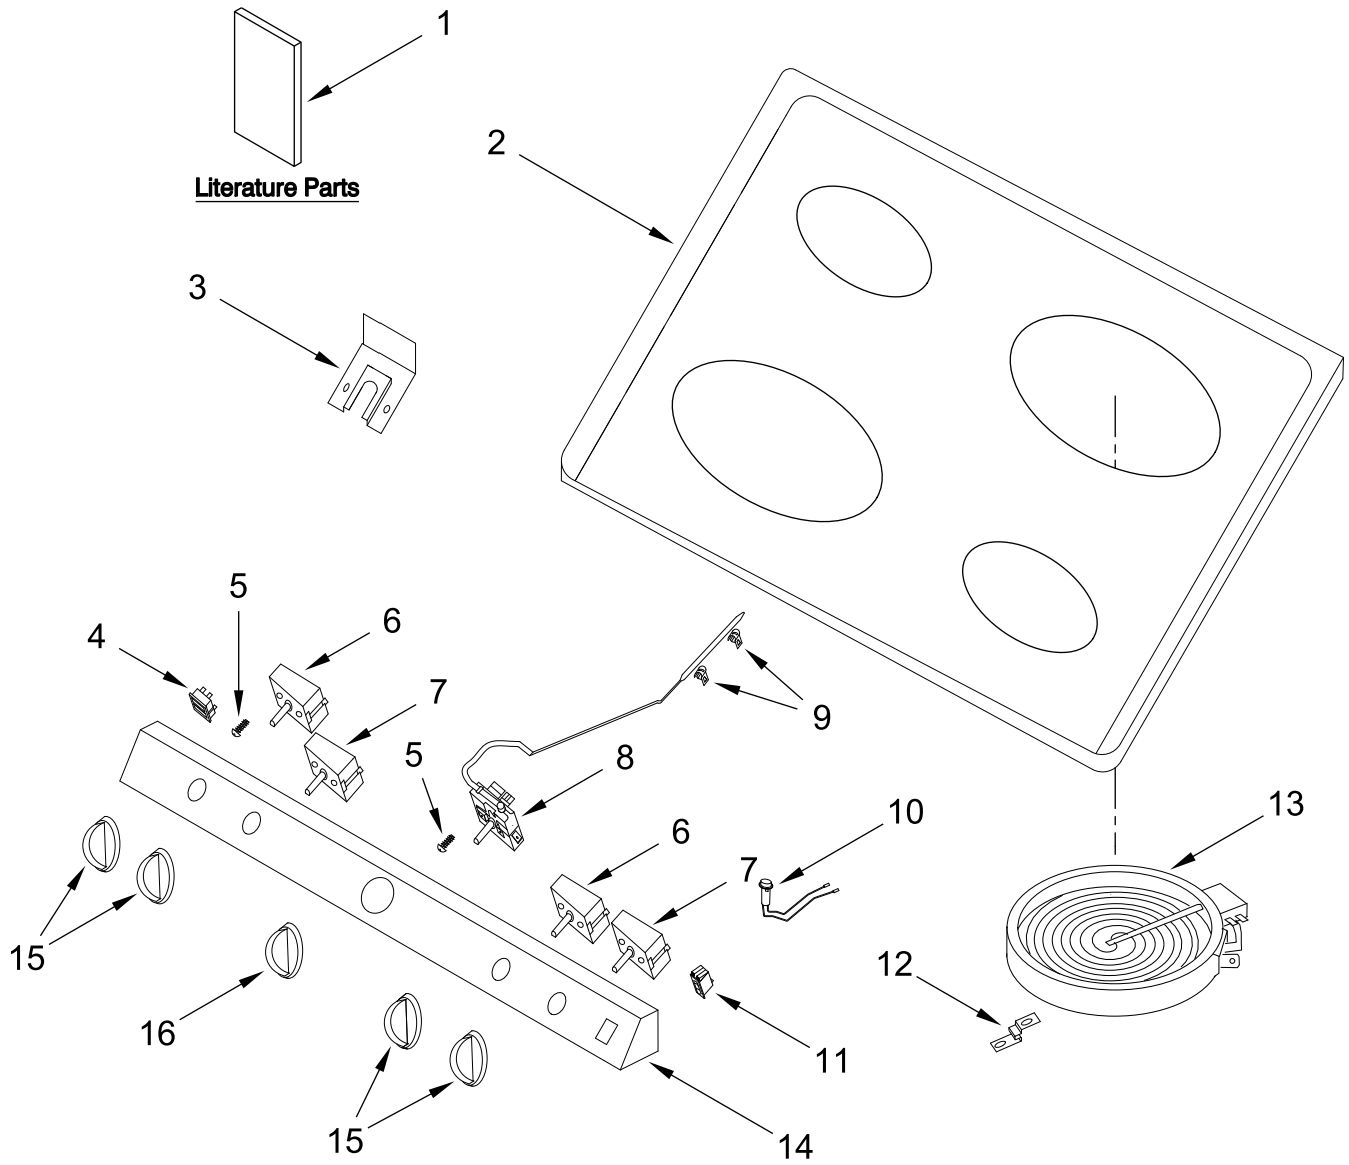

# COOKTOP AND CONTROL PARTS

# COOKTOP AND CONTROL PARTS

<u>Illus. No.</u>	<u>Part No.</u>	<u>Description</u>	<u>Illus. No.</u>	<u>Part No.</u>	<u>Description</u>	<u>Illus. No.</u>	<u>Part No.</u>	<u>Description</u>
1		Literature Parts	9	W11223836	Clip, Thermostat Bulb	16	W11223404	Knob, Oven Thermostat
	W11169654	Use and Care Guide	10	W11223435	Indicator, Hot Surface			FOLLOWING PARTS NOT ILLUSTRATED
2		Cooktop	11	W11223432	Switch, Oven Light			
	W11222946	Black	12	W11223394	Spring, Element		W11223832	Harness, Wire
3	W11223004	Bracket, Anti-Tip	13	W11223381	Element (2000W)		W11223834	Wire, Jumper
4	W11223400	Indicator, Surface and Oven			(Left Front, Right Rear)			
5	W10197682	Screw		W11223389	Element (1200W)			
6	W10197679	Switch, Infinite (2000W)			(Left Rear, Right Front)			
7	W10197681	Switch, Infinite (1200W)	14	W11222947	Panel, Control			
8	W11223396	Thermostat, Oven	15	W11223402	Knob, Burner			

# DRAWER FRONT PARTS