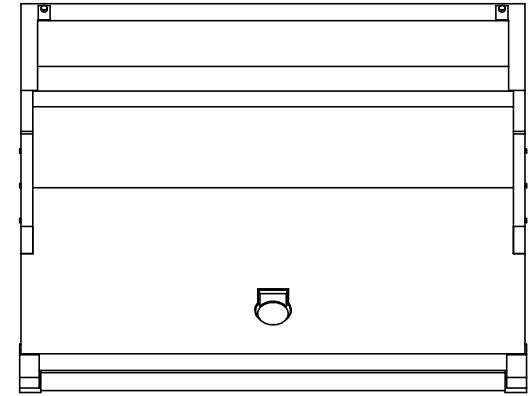

GXBR42: GRILL, BUILT-IN, 42"

TOP VIEW

REAR VIEW

LEFT VIEW

FRONT VIEW

GXBR42: GRILL, BUILT-IN, 42"

COUNTERTOP OVERHANG DETAIL

FRONT VIEW

FRONT VIEW (UNIT INSTALLED)