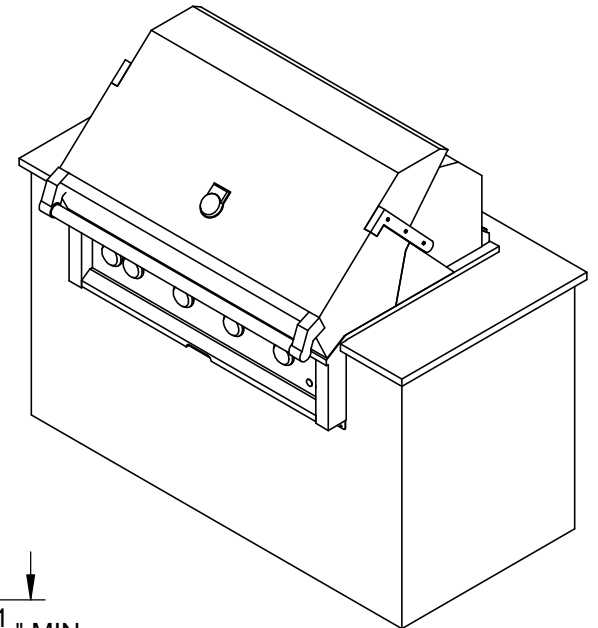

GXBR42: GRILL, BUILT-IN, 42"

TOP VIEW

REAR VIEW

LEFT VIEW

FRONT VIEW

GXBR42: GRILL, BUILT-IN, 42"

COUNTERTOP OVERHANG DETAIL

FRONT VIEW

FRONT VIEW (UNIT INSTALLED)