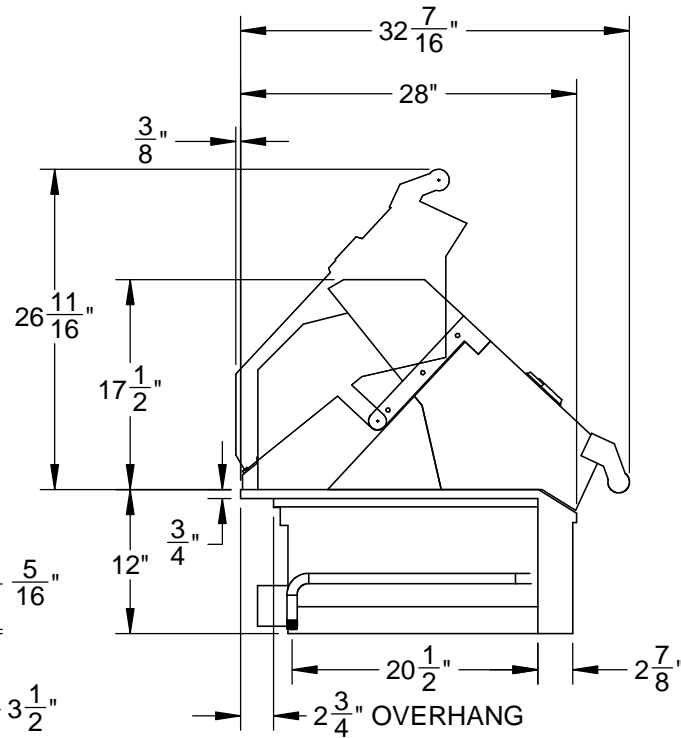

GXBR42: GRILL, BUILT-IN, 42"

TOP VIEW

REAR VIEW

LEFT VIEW

FRONT VIEW

GXBR42: GRILL, BUILT-IN, 42"

COUNTERTOP OVERHANG DETAIL

FRONT VIEW

FRONT VIEW (UNIT INSTALLED)