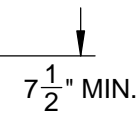

GXBR42: GRILL, BUILT-IN, 42"

TOP VIEW

REAR VIEW

LEFT VIEW

FRONT VIEW

GXBR42: GRILL, BUILT-IN, 42"

COUNTERTOP OVERHANG DETAIL

FRONT VIEW