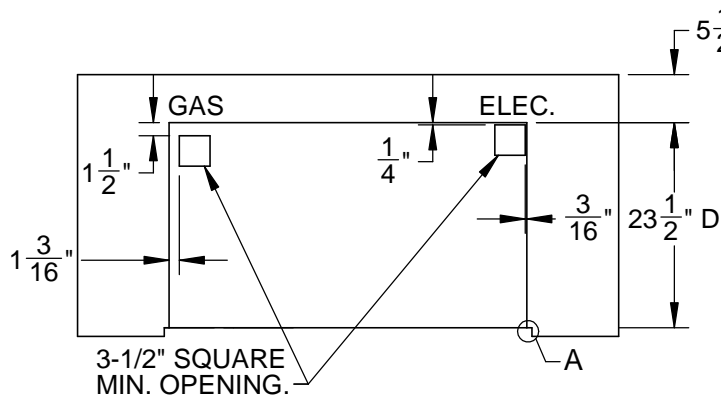

GXBR42: GRILL, BUILT-IN, 42"

TOP VIEW

REAR VIEW

LEFT VIEW

FRONT VIEW

GXBR42: GRILL, BUILT-IN, 42"

COUNTERTOP OVERHANG DETAIL

FRONT VIEW

FRONT VIEW (UNIT INSTALLED)