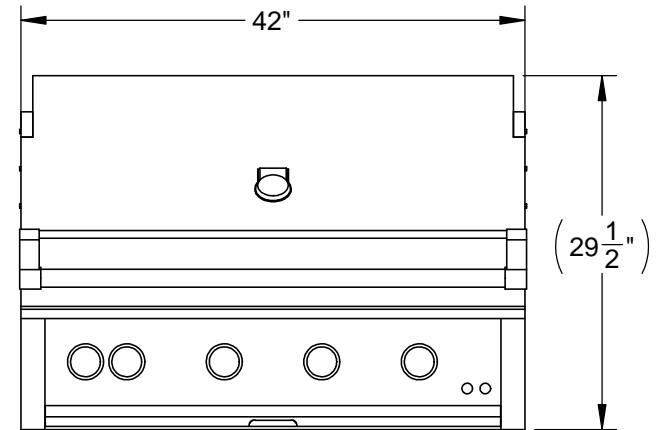

GXBR42: GRILL, BUILT-IN, 42"

TOP VIEW

REAR VIEW

LEFT VIEW

FRONT VIEW

GXBR42: GRILL, BUILT-IN, 42"

COUNTERTOP OVERHANG DETAIL

FRONT VIEW

FRONT VIEW (UNIT INSTALLED)