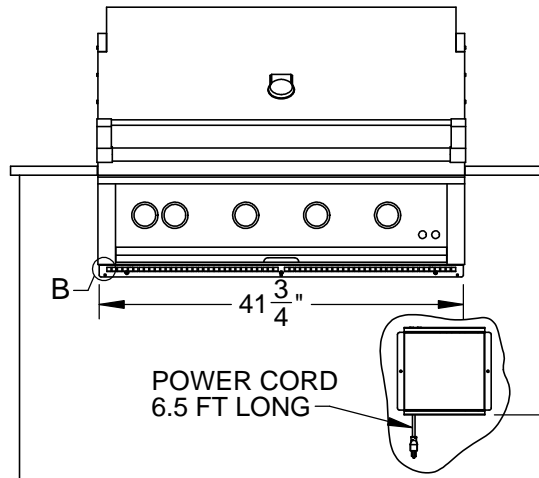

GXBR42: GRILL, BUILT-IN, 42"

TOP VIEW

REAR VIEW

LEFT VIEW

FRONT VIEW

GXBR42: GRILL, BUILT-IN, 42"

COUNTERTOP OVERHANG DETAIL

FRONT VIEW

FRONT VIEW (UNIT INSTALLED)