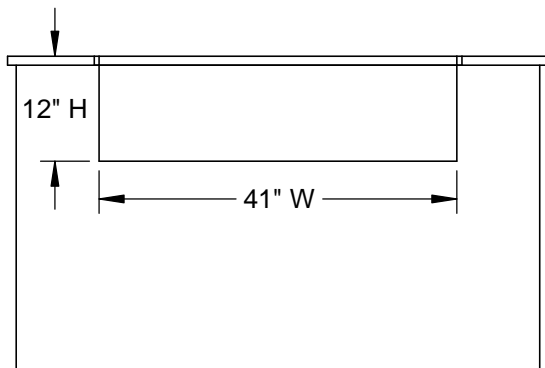

GXBR42: GRILL, BUILT-IN, 42"

TOP VIEW

REAR VIEW

LEFT VIEW

FRONT VIEW

GXBR42: GRILL, BUILT-IN, 42"

COUNTERTOP OVERHANG DETAIL

FRONT VIEW

FRONT VIEW (UNIT INSTALLED)