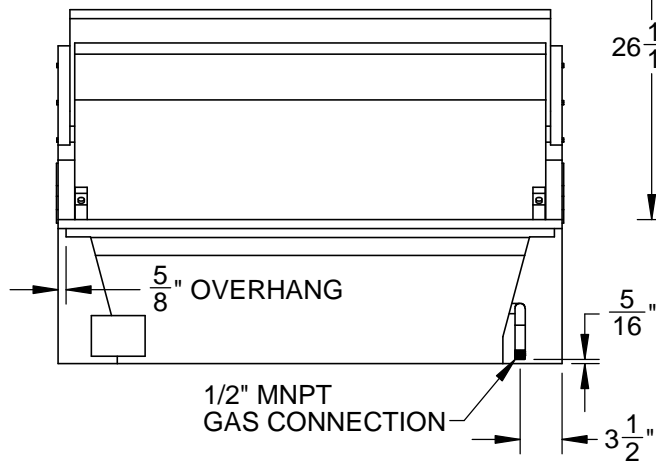

GXBR42: GRILL, BUILT-IN, 42"

TOP VIEW

REAR VIEW

LEFT VIEW

FRONT VIEW

GXBR42: GRILL, BUILT-IN, 42"

COUNTERTOP OVERHANG DETAIL

FRONT VIEW

FRONT VIEW (UNIT INSTALLED)