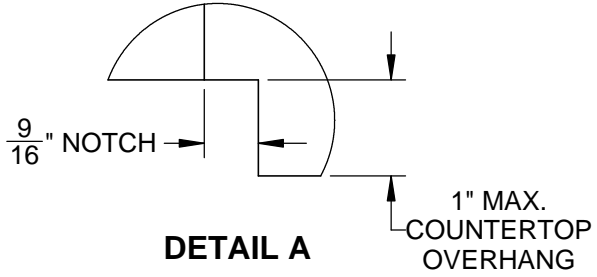

GXBR42: GRILL, BUILT-IN, 42"

TOP VIEW

REAR VIEW

LEFT VIEW

FRONT VIEW

GXBR42: GRILL, BUILT-IN, 42"

COUNTERTOP OVERHANG DETAIL

FRONT VIEW

FRONT VIEW (UNIT INSTALLED)