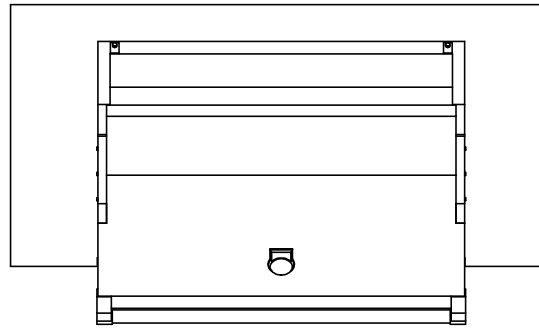

GXBR42: GRILL, BUILT-IN, 42"

TOP VIEW

REAR VIEW

LEFT VIEW

FRONT VIEW

GXBR42: GRILL, BUILT-IN, 42"

COUNTERTOP OVERHANG DETAIL

FRONT VIEW

FRONT VIEW (UNIT INSTALLED)