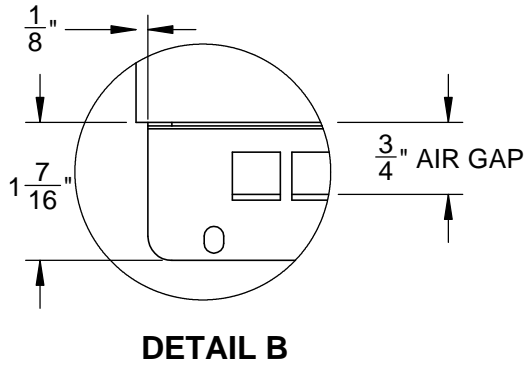

GXBR42: GRILL, BUILT-IN, 42"

TOP VIEW

REAR VIEW

LEFT VIEW

FRONT VIEW

GXBR42: GRILL, BUILT-IN, 42"

COUNTERTOP OVERHANG DETAIL

FRONT VIEW

FRONT VIEW (UNIT INSTALLED)