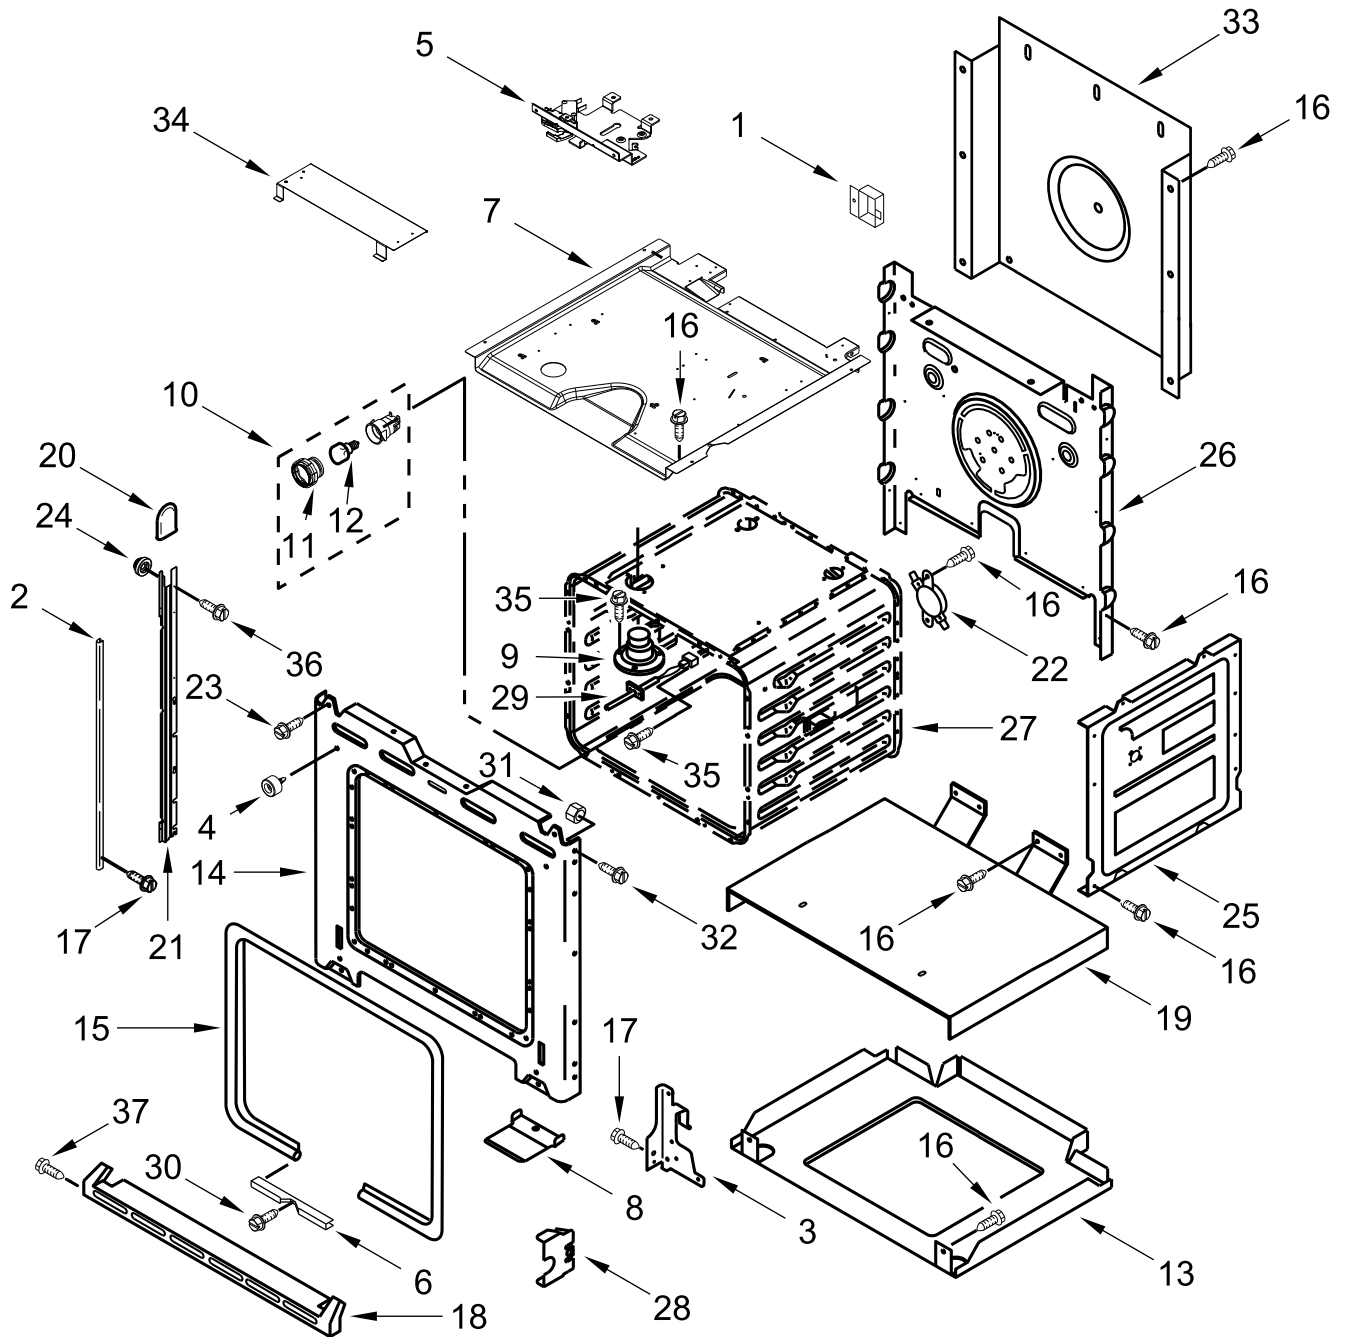

OVEN PARTS

OVEN PARTS

<u>Illus. No.</u>	<u>Part No.</u>	<u>Description</u>	<u>Illus. No.</u>	<u>Part No.</u>	<u>Description</u>	<u>Illus. No.</u>	<u>Part No.</u>	<u>Description</u>
1	8285593	Cover, Connector	15	4455380	Gasket, Door	30	4449154	Screw
2		Trim, Side	16	7101P426-60	Screw	31	4450118	Nut
	W10756499	Black (Left)	17	4449743	Screw	32	4450038	Screw
	W10756500	Black (Right)	18		Assembly, Bottom Vent Trim	33	4451747	Cover, Back
	W10756495	White (Left)		W10339572	Black	34	W10804302	Bracket, PCB Support
	W10756496	White (Right)		W10339573	White	35	W10720084	Screw
3	4455605	Receiver, Hinge (Left)	19	4451476	Support, Insulation	36	7101P434-60	Screw
	4455606	Receiver, Hinge (Right)	20	4451605	Cap, Spacer	37	694091	Screw
4	W10105790	Bumper & Screw	21	4450580	Rail, Side (Left)			FOLLOWING PARTS NOT ILLUSTRATED
5	W10784805	Switch, Door Light		4450579	Rail, Side (Right)		4449314	Insulation, Wrap
6	4448933	Retainer, Gasket	22	W10777627	Thermostat		4450363	Insulation, Back
7	W10784377	Chassis, Top	23	4449040	Screw		W10772942	Insulation, Side Rail
8		Deflector, Vent Box	24	4448444	Grommet, Mounting Rail		W10772943	Retainer, Side Rail Insulation
	4455807	Black	25	W10782197	Side, Chassis			
9	W11085338	Tube, Vent	26	W10784207	Back, Chassis			
10	W11424167	Light Assembly	27		Liner, Oven (Not Serviceable)			
11	W11424169	Lens, Light	28	4452152	Bracket, Bottom Vent			
12	W11424170	Bulb, Light	29	W10622170	Probe, Sensor			
13	4450525	Base, Chassis						
14	9760754	Frame, Front