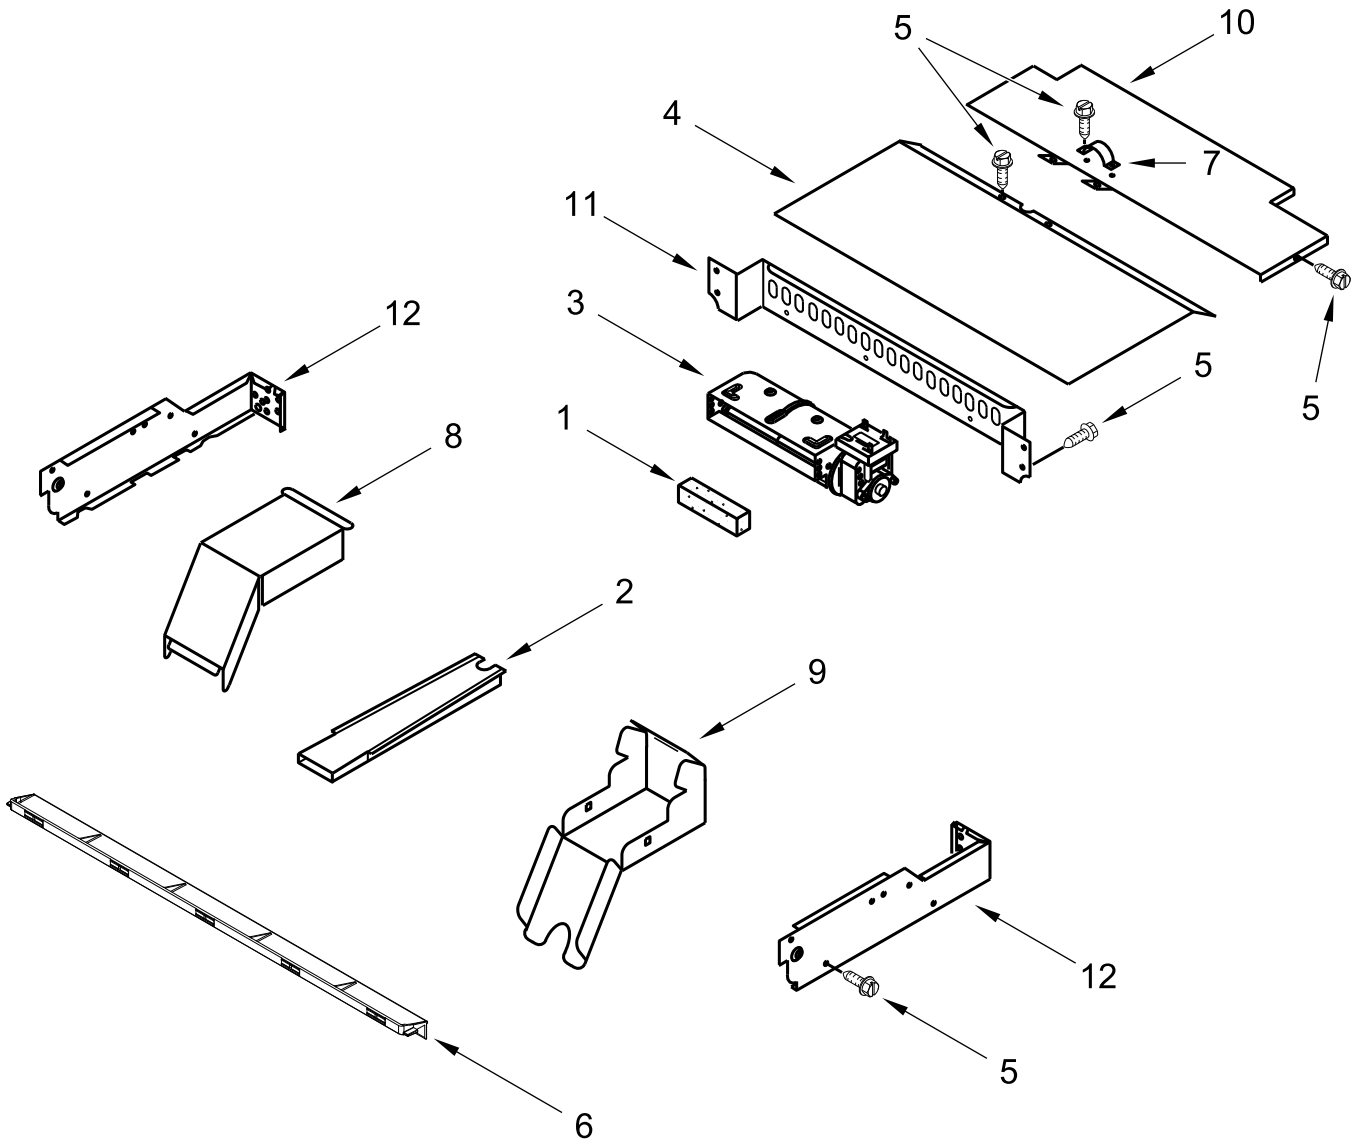

TOP VENTING PARTS

TOP VENTING PARTS

<u>Illus.</u> <u>No.</u>	<u>Part No.</u>	<u>Description</u>	<u>Illus.</u> <u>No.</u>	<u>Part No.</u>	<u>Description</u>	<u>Illus.</u> <u>No.</u>	<u>Part No.</u>	<u>Description</u>
1	4451758	Block, Foam	7	4448664	Clamp, Conduit	12	W10790240	Side, Control Top (Left)
2	4451759	Vent, Exhaust	8	4455178	Elbow, Top Vent			
3	W10176670	Blower (65MM)	9	4455177	Elbow, Bottom Vent		W10755214	Side, Control Top (Right)
4	4452365	Cover, Top Front	10	4450549	Cover, Top Rear			
5	7101P426-60	Screw	11	8303100	Back, Control			
6	4448547	Vent, Control Panel