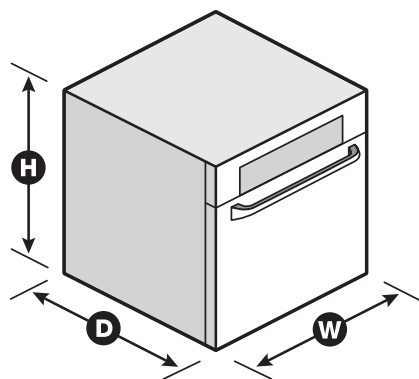

*Appliance must be set to remote enable. WiFi & App Required. Features subject to change. Details and privacy info at whirlpool.com/connect. **U.S. Only. †Select recipes only. Compatible smart appliance required. Appliance must be set to remote enable. Features subject to change. For details and privacy statements, visit whirlpool.com/connect and yummly.com/privacy. NOTE: Dimensions are for planning purposes only. For complete details, see Installation Instructions packed with product. Specifications subject to change without notice.