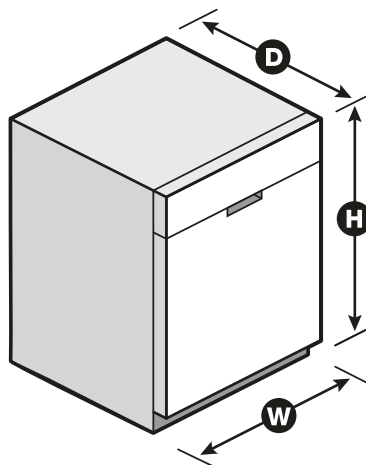

dBA* 51

Number of Racks 2

Tub Material Plastic

Wash System Filter

Wash System Type Removable Filter

Number of Wash Arms 3

Dimensions

Product Dimensions (H x W x D) 34-1/2" x 23-7/8" x 24-1/2"

Depth with Door Open 90° 49-1/2"

Reference Material

[Dimension Guide](#)

[Install Guide](#)

[Use & Care Guide](#)

[Energy Guide](#)

[Warranty](#)

*Per IEC standards. **Compared to Normal cycle with lightly soiled loads. NOTE: Dimensions are for planning purposes only. For complete details, see Installation Instructions packed with product. Specifications subject to change without notice.