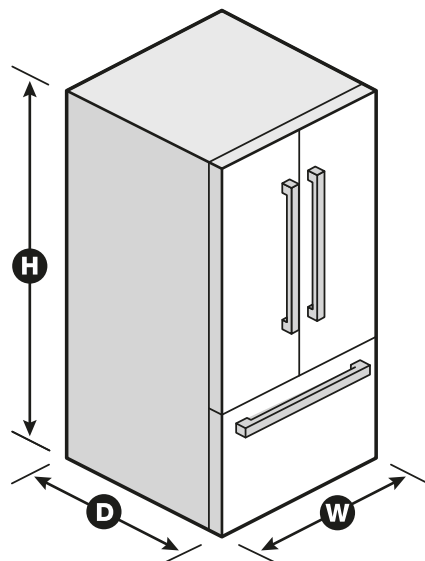

Dimensions

Product Dimensions (H x W x D)	70-1/8" x 35-3/4" x 36-3/8"
Depth with Door Open 90°	45-5/8"
Cutout Dimensions	Allow extra 1/2" on sides and top Allow extra 1" on rear

Reference Material

- [Dimension Guide](#)
- [Install Guide](#)
- [Use & Care Guide](#)
- [Energy Guide](#)
- [Warranty](#)

Key Features & Benefits

Refrigerated Exterior Drawer

Keep items in easy reach with the refrigerated exterior drawer.

Triple Crisper

Get more storage flexibility with two large, auto-humidity controlled crispers and a smaller center crisper.

Triple-Tier Freezer Storage

Quickly find frozen food with three levels of organization that help you avoid stacking.

NOTE: Dimensions are for planning purposes only. For complete details, see Installation Instructions packed with product. Specifications subject to change without notice.