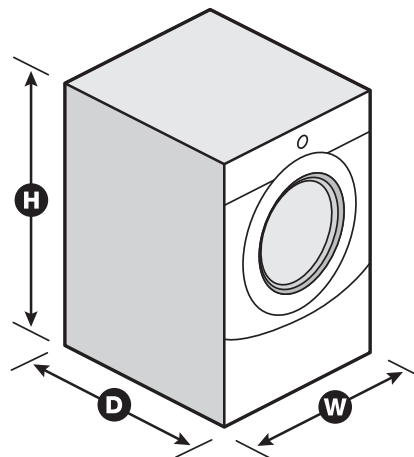

NOTE: Dimensions are for planning purposes only. For complete details, see Installation Instructions packed with product. Specifications subject to change without notice.

©/™ © 2020. All rights reserved. Printed in the U.S.A. D200104XXD. LDR3822PSpecSheetV01.