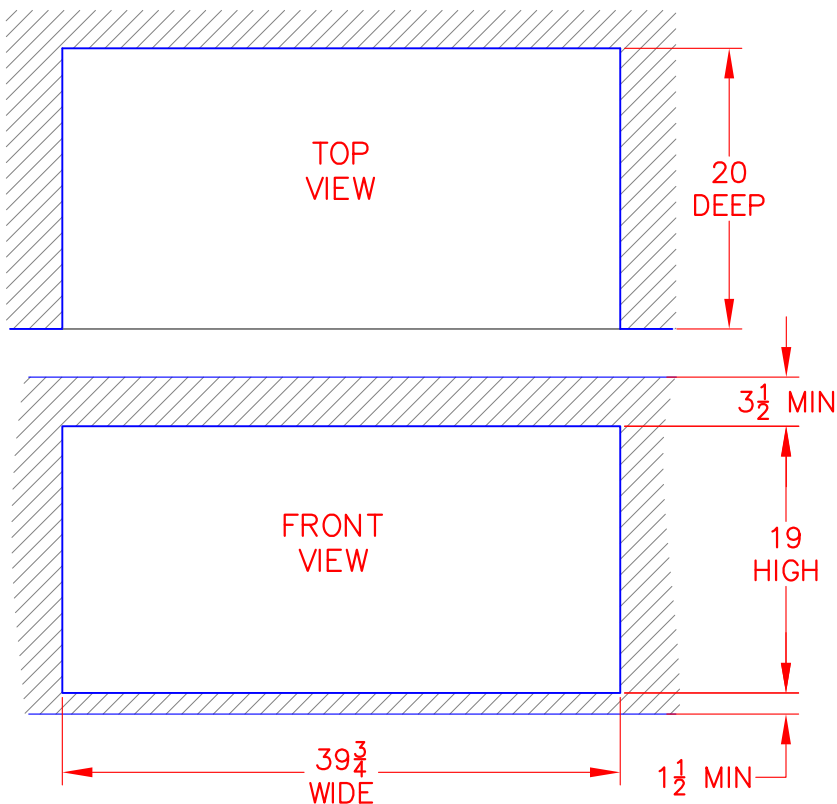

# 42" DOOR/DRAWERS VOADDR5420SS

## PRODUCT DIMENSIONS

## CUTOUT DIMENSIONS