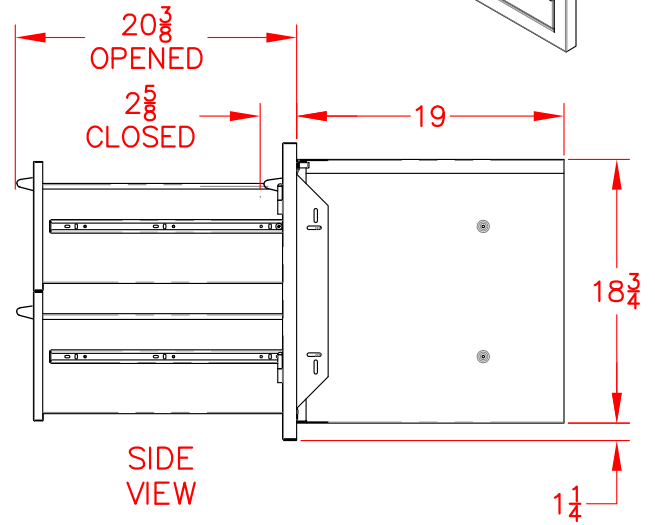

# 42" DOOR/DRAWERS VOADDR5420SS

## PRODUCT DIMENSIONS

## CUTOUT DIMENSIONS