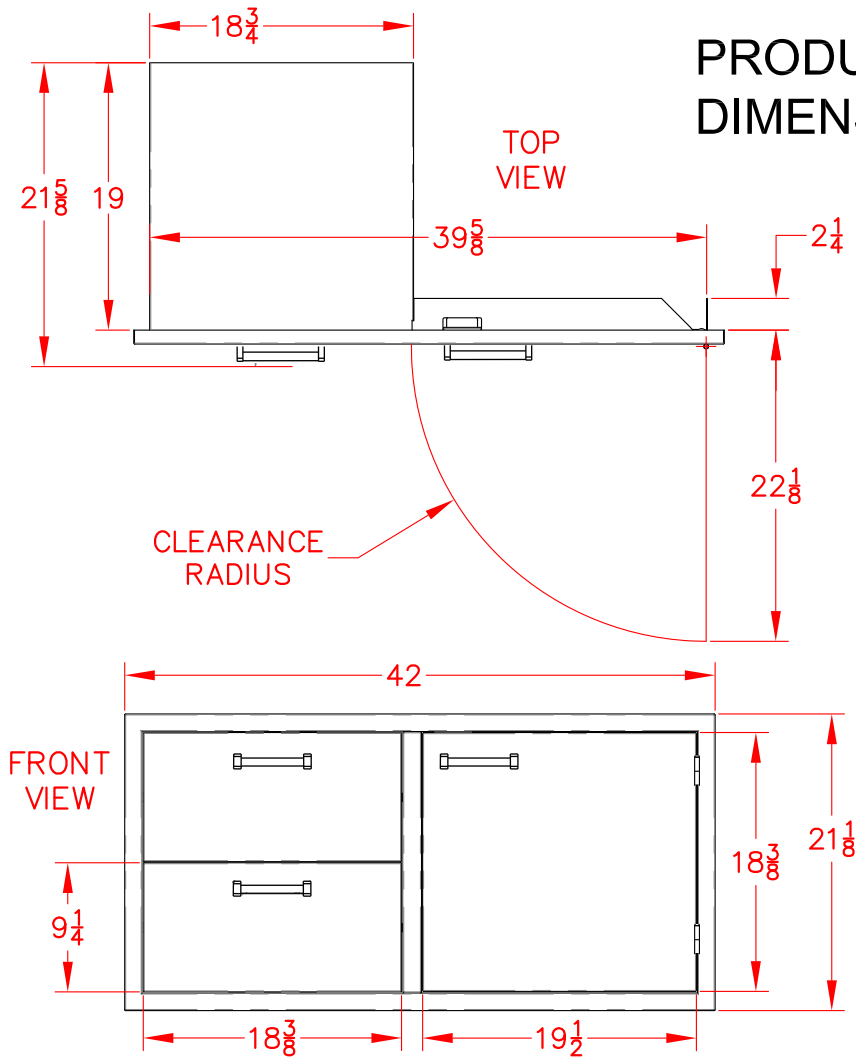

# 42" DOOR/DRAWERS VOADDR5420SS

## PRODUCT DIMENSIONS

## CUTOUT DIMENSIONS