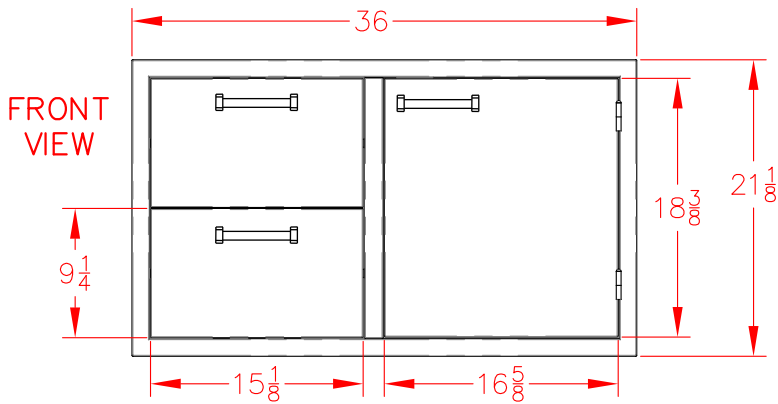

36" DOOR/DRAWERS VOADDR5360SS

PRODUCT DIMENSIONS

CUTOUT DIMENSIONS

DOOR AND DRAWER ACCESSORY HANDLE INSTALLATION

Accessory Door Front

Use the top screw position

VOADD5300SS
VOADD5360SS
VOADD5420SS
VOADDR5300SS
VOADDR5360SS
VOADDR5420SS
VOADS5180SS
VOADS5240SS
VODRD5190SS