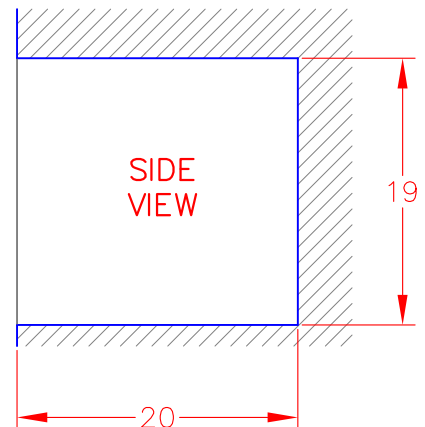

36" DOOR/DRAWERS VOADDR5360SS

PRODUCT DIMENSIONS

CUTOUT DIMENSIONS

DOOR AND DRAWER ACCESSORY HANDLE INSTALLATION

Accessory Door Front

Use the top screw position

VOADD5300SS
VOADD5360SS
VOADD5420SS
VOADDR5300SS
VOADDR5360SS
VOADDR5420SS
VOADS5180SS
VOADS5240SS
VODRD5190SS