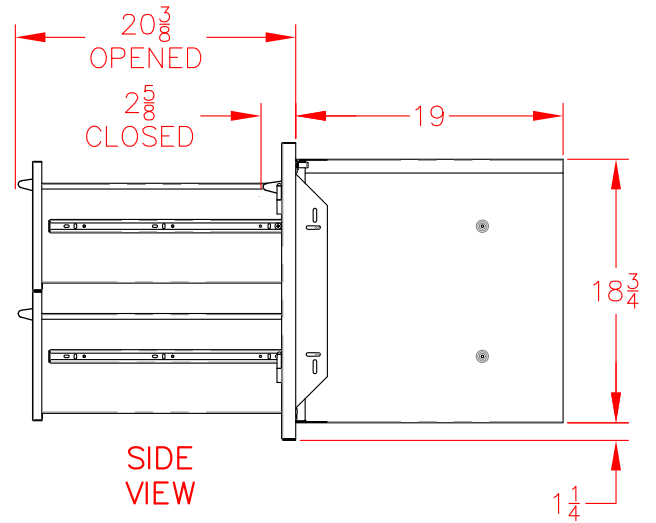

36" DOOR/DRAWERS VOADDR5360SS

PRODUCT DIMENSIONS

CUTOUT DIMENSIONS

DOOR AND DRAWER ACCESSORY HANDLE INSTALLATION

Accessory Door Front

Use the top screw position

VOADD5300SS
VOADD5360SS
VOADD5420SS
VOADDR5300SS
VOADDR5360SS
VOADDR5420SS
VOADS5180SS
VOADS5240SS
VODRD5190SS