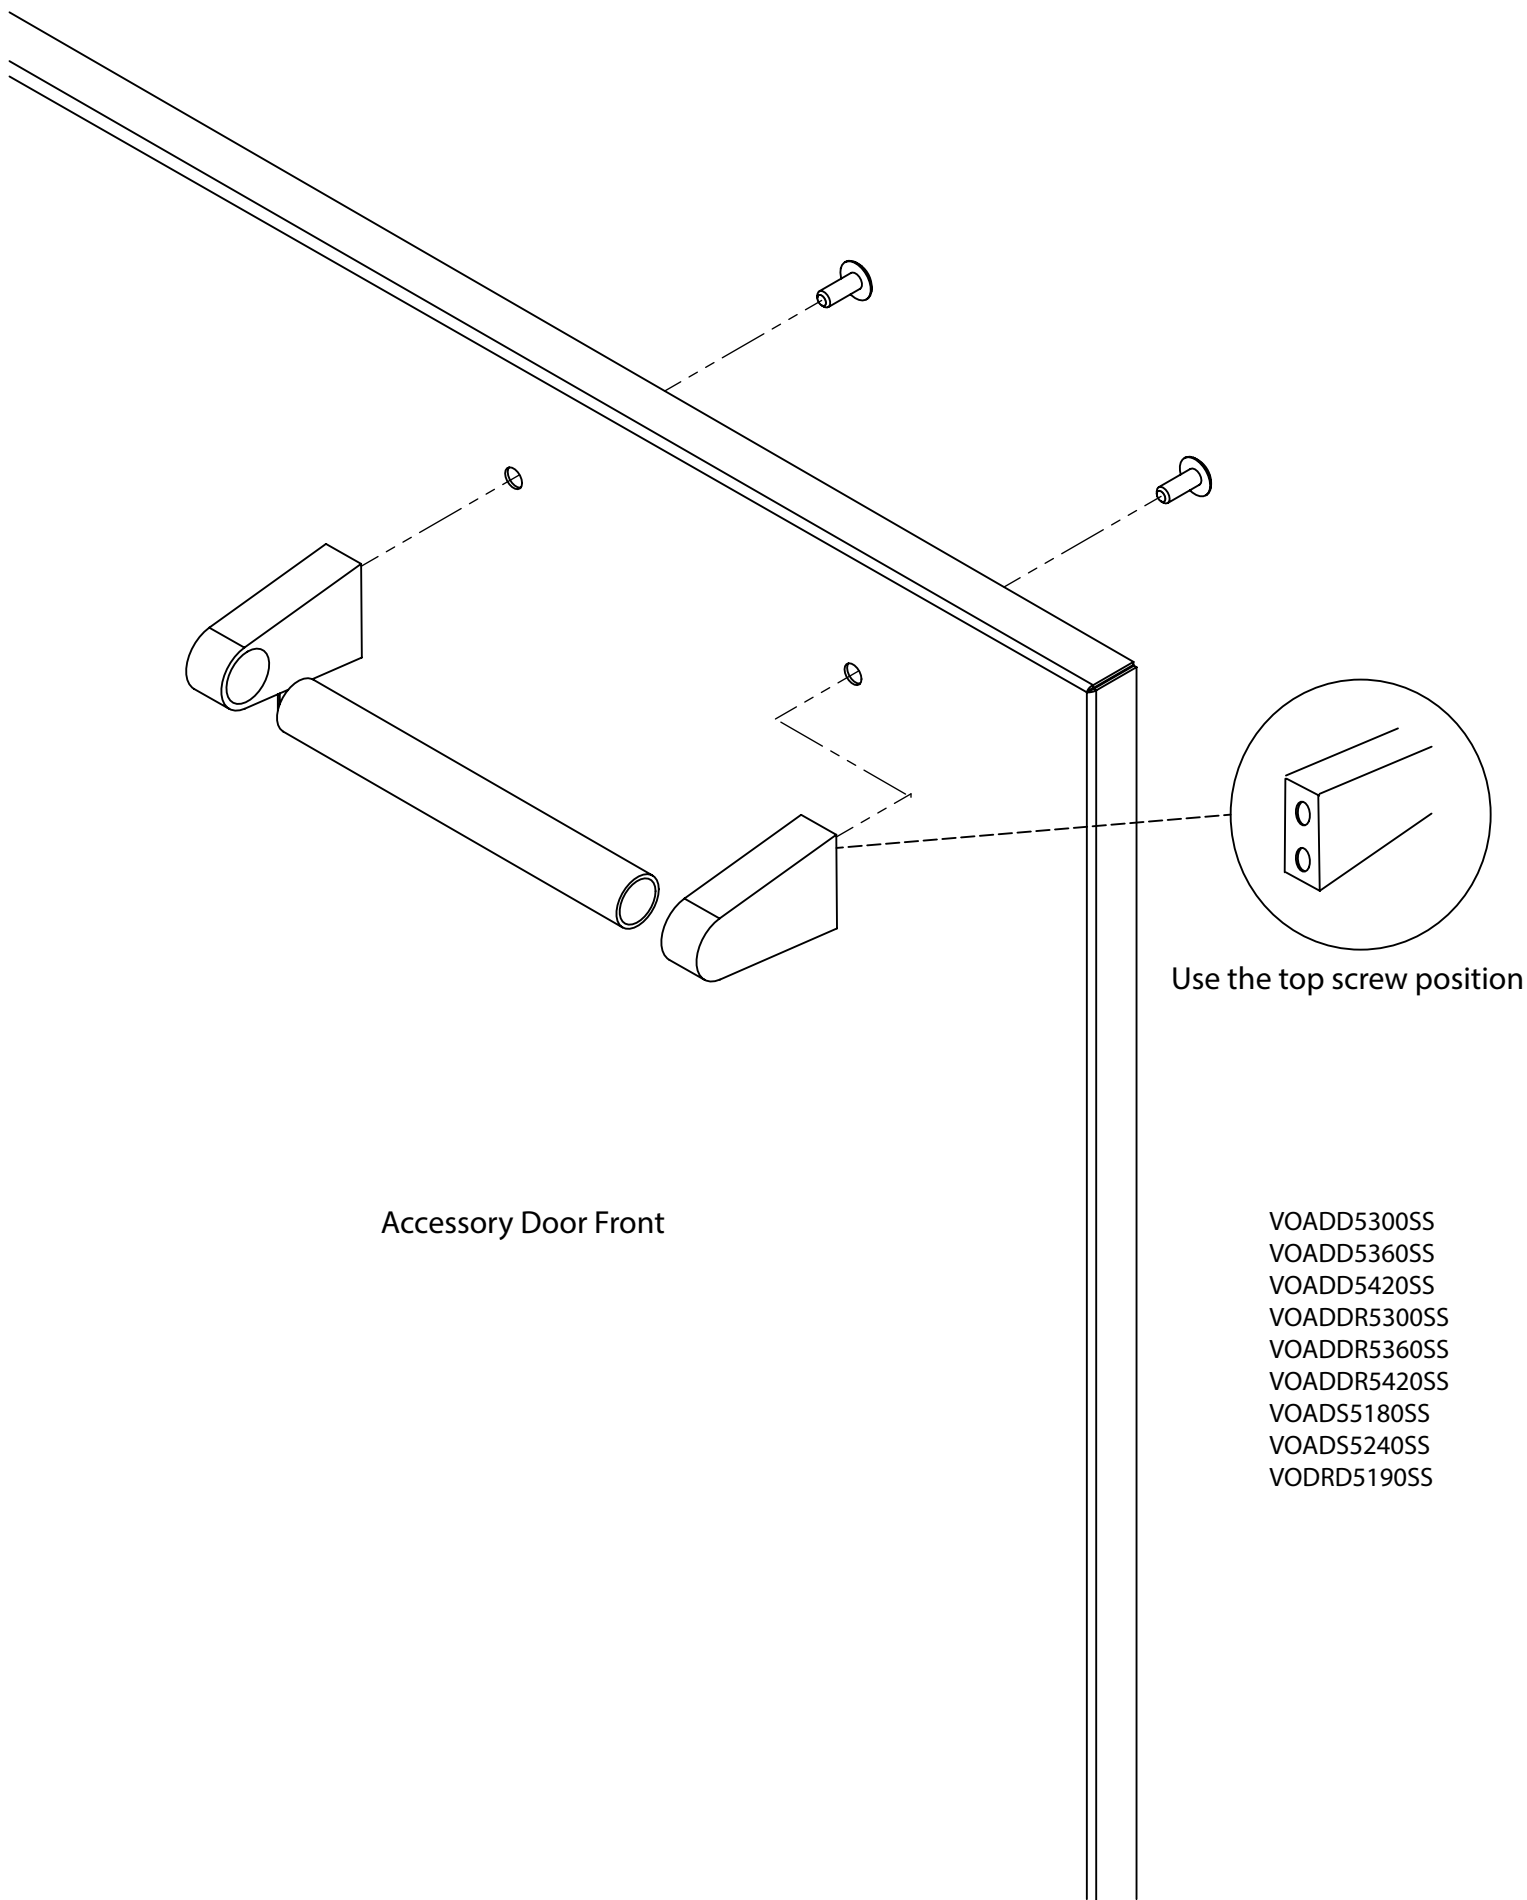

36" DOOR/DRAWERS VOADDR5360SS

PRODUCT DIMENSIONS

CUTOUT DIMENSIONS

DOOR AND DRAWER ACCESSORY HANDLE INSTALLATION

Accessory Door Front

Use the top screw position

VOADD5300SS
VOADD5360SS
VOADD5420SS
VOADDR5300SS
VOADDR5360SS
VOADDR5420SS
VOADS5180SS
VOADS5240SS
VODRD5190SS