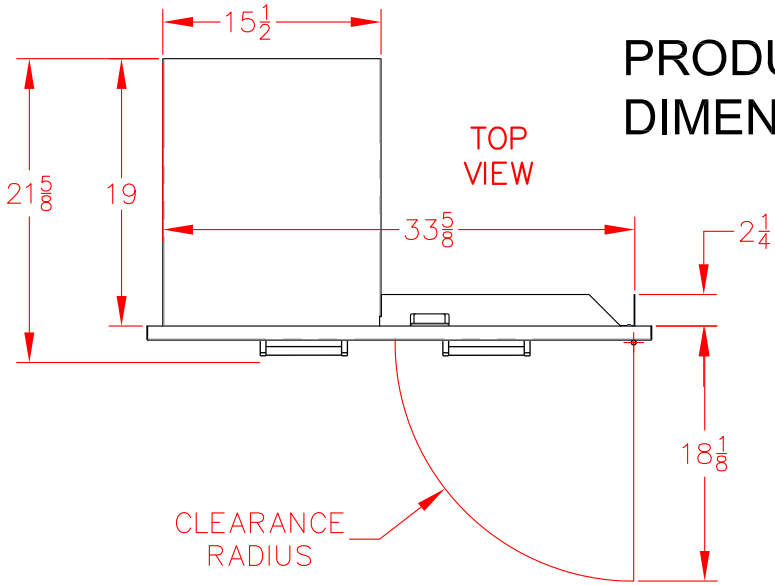

36" DOOR/DRAWERS VOADDR5360SS

PRODUCT DIMENSIONS

CUTOUT DIMENSIONS

DOOR AND DRAWER ACCESSORY HANDLE INSTALLATION

Accessory Door Front

Use the top screw position

VOADD5300SS
VOADD5360SS
VOADD5420SS
VOADDR5300SS
VOADDR5360SS
VOADDR5420SS
VOADS5180SS
VOADS5240SS
VODRD5190SS