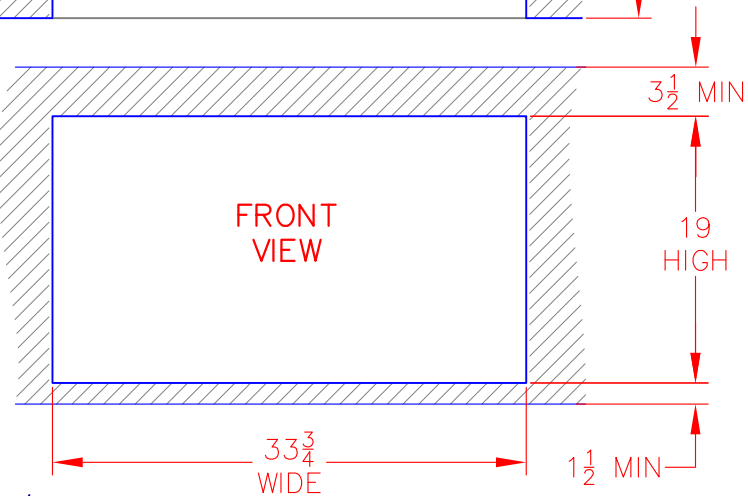

36" DOOR/DRAWERS VOADDR5360SS

PRODUCT DIMENSIONS

CUTOUT DIMENSIONS

DOOR AND DRAWER ACCESSORY HANDLE INSTALLATION

Accessory Door Front

Use the top screw position

VOADD5300SS
VOADD5360SS
VOADD5420SS
VOADDR5300SS
VOADDR5360SS
VOADDR5420SS
VOADS5180SS
VOADS5240SS
VODRD5190SS