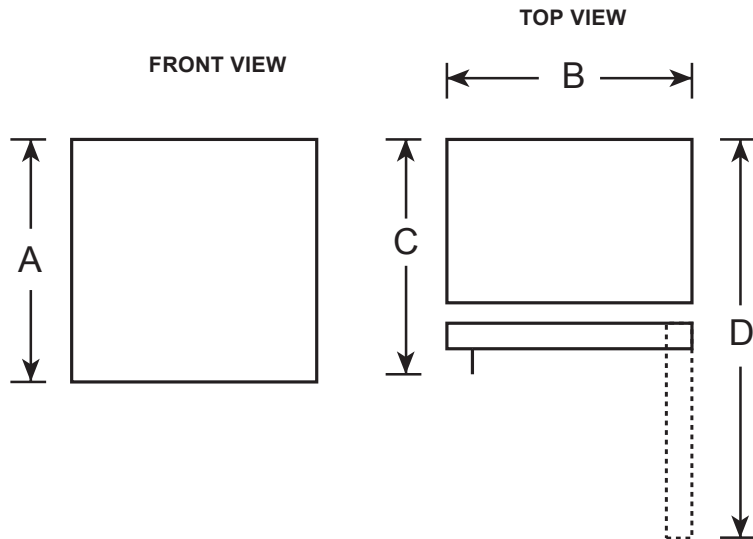

### DIMENSIONS AND INSTALLATION INFORMATION (IN INCHES)

OVERALL DIMENSIONS	Height (in.) A	33-3/4
	Width (in.) B	23-2/5
	Depth with handle (in.) C	25
	Depth with door open 90° (in.) D	45-1/4
AIR CLEARANCES	Each side (in.)	0
	Top (in.)	0
	Back (in.)	0