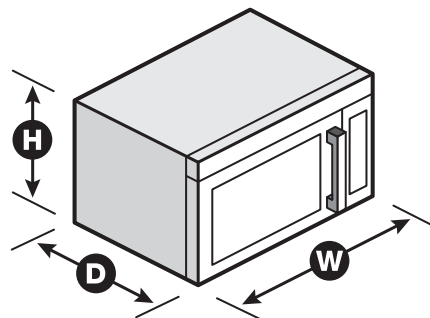

NOTE: Dimensions are for planning purposes only. For complete details, see Installation Instructions packed with product. Specifications subject to change without notice.